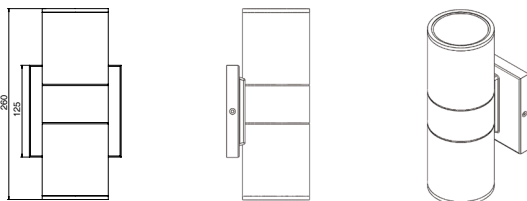

# Waterproof Outdoor 20W LED Up And Down Wall Lamp

- High quality aluminum body with glass diffuser
- Protection Degree:IP65
- Fixture painting treatment effectively extend the service life
- Elegant design, provide a more high end looking
- Installation Up/Down: Up
- Rated for long life - over 50,000 hours
- Input: AC 120-277V/120-347V, 60HZ
- cETLus Listed

## Dimensions

1. PLT-12712: D90xH260mm
2. NPS-00165\*\*:D108xH260mm

## PACKAGE

Model	PLT-12712	NPS-00165**
BOX Size(mm)	L410*W295*H280mm	L485*W320*H320mm
Weight.(g)	1241g	
Qty/CTN (pcs)	6pcs/CTN	

\*80 CRI Version - NPS-00165 Special Order. Call 1-800-624-4488  
 \*\*Special Order. Call 1-800-624-4488