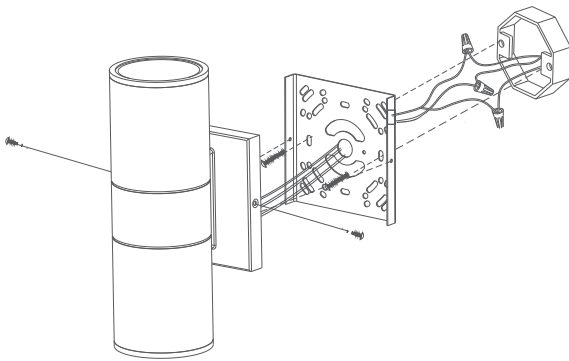

# Waterproof Outdoor 20W LED Up And Down Wall Lamp

- High quality aluminum body with glass diffuser
- Protection Degree:IP65
- Fixture painting treatment effectively extend the service life
- Elegant design, provide a more high end looking
- Installation Up/Down: Up
- Rated for long life - over 50,000 hours
- Input: AC 120-277V/120-347V, 60HZ
- cETLus Listed

## Dimensions

1. PLT-12712: D90xH260mm
2. NPS-00165\*\*:D108xH260mm