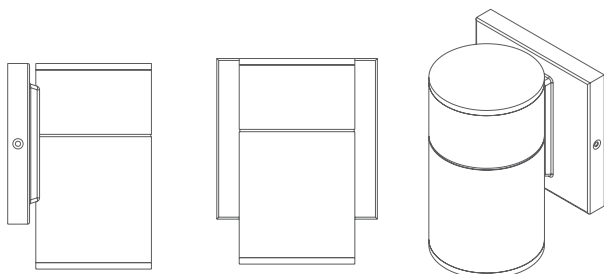

## Description

LED Down wall Sconce which can be used interior and exterior are available in different finish, suitable for a variety of styles and brings a modern look to your home.

## DIMENSIONS

D90XH160mm(D3.5"\*H6.3")