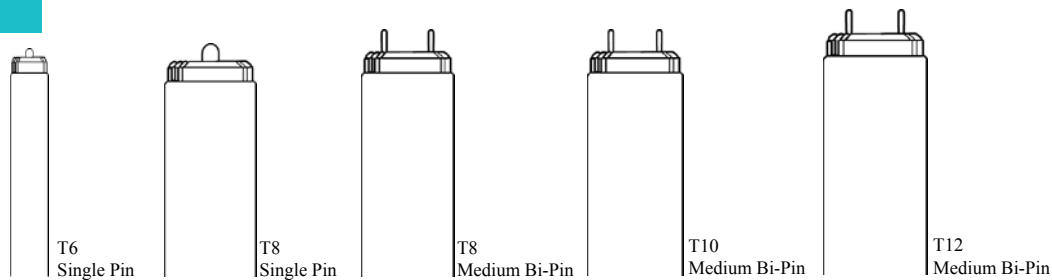

Linear Fluorescent

Bulb	Watts	Product Number	Footnotes	Product Code	Description	Pkg. Qty.	Color Temp.	CRI	Initial Lumens	Mean Lumens	Avg. Life	Nom. Length

ProLume® T-8 Rapid Start - Medium Bi-Pin Eco-Shield® (cont'd)

T8	32	90092	Ⓢ,1,9	F32T8/841/ECO/IC/CS	841 Phosphor, CoverShield®	25	4100	86	3050	2900	24000	48"
	32	35160	Ⓢ,1	F32T8/841/ECO/XL	841 Phosphor, Extended Life	25	4100	86	2950	2800	40000	48"
	32	35158	Ⓢ,1,9	F32T8/850/ECO/HL	850 Phosphor High Lumen	25	5000	86	3150	3000	24000	48"
	32	35153	Ⓢ,1,9	F32T8/850/ECO/IC	850 Phosphor	25	5000	86	3050	2900	24000	48"
	32	90093	Ⓢ,1,9	F32T8/850/ECO/IC/CS	850 Phosphor, CoverShield®	25	5000	86	3050	2900	24000	48"
	32	35161	Ⓢ,1	F32T8/850/ECO/XL	850 Phosphor, Extended Life	25	5000	86	2950	2800	40000	48"
	32	35154	Ⓢ,1,9	F32T8/865/ECO/IC	865 Phosphor	25	6500	86	3050	2900	24000	48"
	32	109360	Ⓢ,1	F32T8/ULTRA950	950 Phosphor Ultra950™	25	5000	98	2000	1900	24000	48"
	32	37200	1	F32T8BLB	Blacklight-Blue	12	-	-	-	-	20000	48"
	40	30161	Ⓢ,1	F40T8/735/ECO	735 Phosphor	30	3500	78	3600	3450	24000	60"
	40	30160	Ⓢ,1	F40T8/741/ECO	741 Phosphor	30	4100	78	3600	3450	24000	60"
	58	109374		F58T8/840	840 Phosphor	25	4000	85	5300	5000	24000	60"
	70	839452	1	F70T8/840/M	840 Phosphor Major	25	4000	85	6300	5985	20000	72"

T-8 Rapid Start - Single Pin

T8	59	823411	Ⓢ,1	F96T8/735/M	735 Phosphor Major	24	3500	78	5800	5500	15000	96"
	59	823412	Ⓢ,1	F96T8/741/M	741 Phosphor Major	24	4100	78	5800	5500	15000	96"
	59	205773	Ⓢ,1	F96T8/850/M	850 Phosphor Major	24	5000	86	5950	5500	15000	96"

ProLume® T-10 Rapid Start - Medium Bi-Pin

T10	40	109600	Ⓢ,1	F40T10/ULTRA50	850 Phosphor Ultra50™	30	5000	86	3600	3420	20000	48"

ProLume® T-12 Rapid Start - Medium Bi-Pin

T12	20	90120	Ⓢ,1	F20T12CW/CS	Cool White, CoverShield®	30	4100	62	1150	1000	8000	24"
	30	9204	1	F30T12CW	Cool White	30	4100	62	2100	1830	8000	36"
	30	9236	1	F30T12DL	Daylight	30	6500	74	1900	1650	8000	36"
	30	313742	1	F30T12WW	Warm White Major	30	3000	53	2300	2000	18000	36"
	34	40212	Ⓢ,1	F34CWES/ECO	Cool White Energy Saver	30	4100	62	2650	2300	20000	48"
	34	256867	Ⓢ,1	F34WWES/M	Warm White Low Mercury Major, Energy Saver	30	3000	53	2700	2350	20000	48"
	34	90130	Ⓢ,1	F34CWES/ECO/CS	Cool White CoverShield®, Energy Saver	30	4100	53	2650	2300	20000	48"
	40	109480	1	F40/350BL	Blacklight	6	-	-	-	-	20000	48"
	40	109490	1	F40BLB	Blacklight-Blue	6	-	-	-	-	20000	48"
	40	90135	Ⓢ,1	F40DX/CS	Daylight Deluxe, CoverShield®	30	5000	85	2650	2500	20000	48"
	40	815075	Ⓢ,1	F40/730/ECO	730 Phosphor Low Mercury Major	30	3000	70	3250	2950	20000	48"
	40	109614	Ⓢ,1	F40/ULTRA50	850 Phosphor Ultra50™	30	5000	86	3450	3275	20000	48"

Slimline Instant Start - Single Pin

T6	25	824266	1	F42T6CW/M	Cool White Major	24	4100	62	1750	1665	7500	42"
	40	826466	1	F64T6CW/M	Cool White Major	24	4100	62	2800	2650	7500	64"
	39	363218	1	F48CW/M	Cool White Low Mercury Major	15	4100	62	2950	2800	9000	48"
	39	387019	1	F48DL/M	Daylight Low Mercury Major	15	6500	79	2500	2375	9000	48"