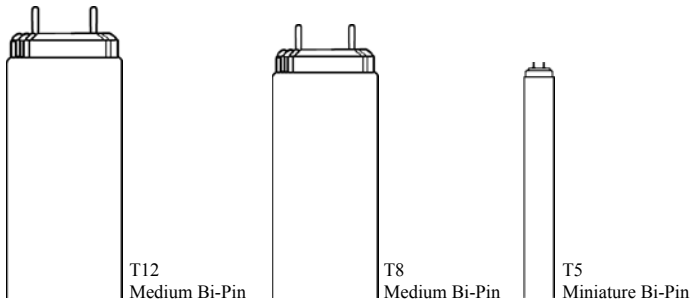

INITIAL LUMENS The lamp's average light output after the initial 100 hours of operation.

PRODUCT NUMBER Use this product number when placing an order.

NOM. LENGTH A measurement for Fluorescent lamp length based on the length of the lamp plus an allowance for the luminaire's lamp holders.