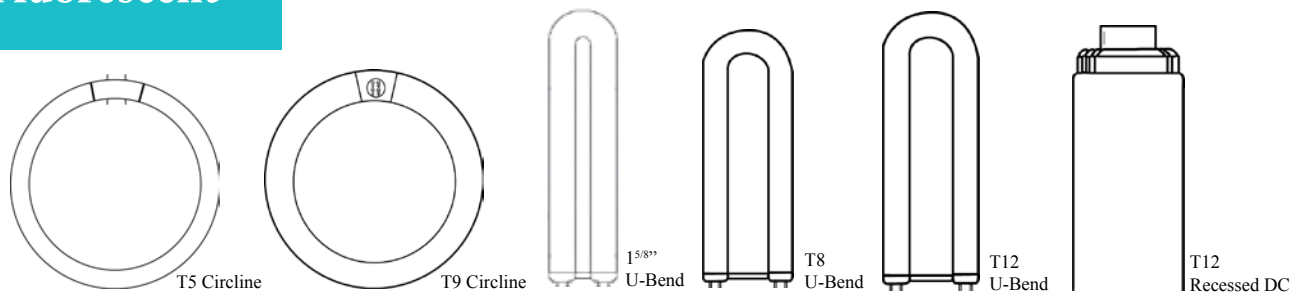

Linear Fluorescent

Bulb	Watts	Product Number	Footnotes	Product Code	Description	Pkg. Qty.	Color Temp.	CRI	Initial Lumens	Mean Lumens	Avg. Life	Nom. Length

Very High Output (1500mA) - Recessed DC Base

T12	110	810751	1,4,5	F48CWVHO/M	Cool White Very High Output Major	24	4100	60	6200	5900	10000	48"
	160	813760	1,4,5	F72CWVHO/M	Cool White Very High Output Major	15	4100	62	7850	7450	10000	72"
	215	342345	1,4,5	F96CWVHO/M	Cool White Very High Output Major	15	4100	62	13500	10125	10000	96"

ProLume® U-Bend Rapid Start - Medium Bi-Pin Base Eco-Shield®

T8	28	35309	Ⓢ,Ⓣ,Ⓛ,Ⓝ	FB28/830/6/ECO/IC	830 Phosphor 6"	20	3000	86	2650	2450	24000	22.6"
	28	35307	Ⓢ,Ⓣ,Ⓛ,Ⓝ	FB28/835/6/ECO/IC	835 Phosphor 6"	20	3500	86	2650	2450	24000	22.6"
	28	35311	Ⓢ,Ⓣ,Ⓛ,Ⓝ	FB28/841/6/ECO/IC	841 Phosphor 6"	20	4100	86	2650	2450	24000	22.6"
	31	30301	Ⓢ,Ⓣ,Ⓛ,Ⓝ	FB31/830/ECO	830 Phosphor 1-5/8"	12	3000	85	2750	2600	24000	22.6"
	31	30302	Ⓢ,Ⓣ,Ⓛ,Ⓝ	FB31/835/ECO	835 Phosphor 1-5/8"	12	3500	85	2750	2600	24000	22.6"
	31	30303	Ⓢ,Ⓣ,Ⓛ,Ⓝ	FB31/841/ECO	841 Phosphor 1-5/8"	12	4100	85	2750	2600	24000	22.6"
	31	30304	Ⓢ,Ⓣ,Ⓛ,Ⓝ	FB31/850/ECO	850 Phosphor 1-5/8"	12	5000	85	2750	2600	24000	22.6"
	32	30351	Ⓢ,Ⓣ,Ⓛ,Ⓝ	FB32/730/6/ECO/IC	730 Phosphor 6"	20	3000	75	2750	2600	24000	22.6"
	32	30352	Ⓢ,Ⓣ,Ⓛ,Ⓝ	FB32/735/6/ECO/IC	735 Phosphor 6"	20	3500	75	2750	2600	24000	22.6"
	32	30353	Ⓢ,Ⓣ,Ⓛ,Ⓝ	FB32/741/6/ECO/IC	741 Phosphor 6"	20	4100	75	2750	2600	24000	22.6"
	32	30354	Ⓢ,Ⓣ,Ⓛ,Ⓝ	FB32/750/6/ECO/IC	750 Phosphor 6"	20	5000	75	2750	2600	24000	22.6"
	32	35313	Ⓢ,Ⓣ,Ⓛ,Ⓝ	FB32/830/6/ECO/IC	830 Phosphor 6"	20	3000	86	2900	2750	24000	22.6"
	32	35302	Ⓢ,Ⓣ,Ⓛ,Ⓝ	FB32/835/6/ECO/IC	835 Phosphor 6"	20	3500	85	2900	2750	24000	22.6"
	32	35303	Ⓢ,Ⓣ,Ⓛ,Ⓝ	FB32/841/6/ECO/IC	841 Phosphor 6"	20	4100	85	2900	2750	24000	22.6"
	32	35305	Ⓢ,Ⓣ,Ⓛ,Ⓝ	FB32/850/6/ECO/IC	850 Phosphor 6"	20	5000	86	2900	2750	24000	22.6"
T12	34	812199	Ⓢ,Ⓣ,Ⓛ,Ⓝ	FB34CWU3ES/M	Cool White 3-5/8" Major	12	4100	60	2200	2100	14000	22.5"
	34	378638	Ⓢ,Ⓣ,Ⓛ,Ⓝ	FB34CWU6ES/M	Cool White 6" Major	12	4100	62	2400	2050	18000	22.5"
	40	219931	1,3	FB40DX/6/M	Daylight 6" Major	12	6500	84	2250	2125	18000	22.5"

ProLume® Circline T5 Programmed Start - 2GX13 Base

T5	22	109080	Ⓢ,Ⓣ,Ⓛ,Ⓝ	FC22T5/835	835 Phosphor	20	3500	82	1900	1800	10000	9"
	22	109082	Ⓢ,Ⓣ,Ⓛ,Ⓝ	FC22T5/841	841 Phosphor	20	4100	82	1900	1800	10000	9"
	40	109084	Ⓢ,Ⓣ,Ⓛ,Ⓝ	FC40T5/835	835 Phosphor	20	3500	82	3350	3150	10000	12"
	40	109086	Ⓢ,Ⓣ,Ⓛ,Ⓝ	FC40T5/841	841 Phosphor	20	4100	82	3350	3150	10000	12"

ProLume® Circline T9 Rapid Start - G10q Base

T9	22	109040	1	FC8T9CW	Cool White	12	4100	62	1150	1050	10000	8"
	22	37503	1	FC8T9DL	Daylight	12	6500	75	1150	1050	10000	8"
	30	37504	1	FC9T9/830	830 Phosphor	12	3000	86	1800	1700	10000	9"
	32	109050	1	FC12T9CW	Cool White	12	4100	62	2100	2000	10000	12"
	40	109060	1	FC16T9CW	Cool White	12	4100	62	2900	2700	10000	16"