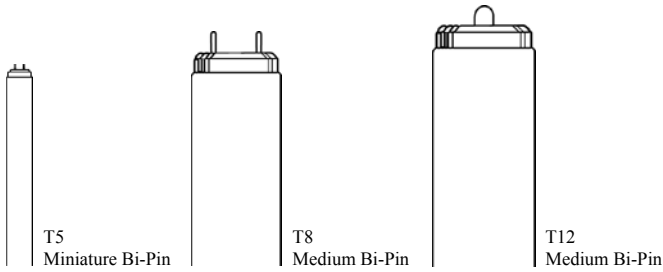

Bulb	Watts	Product Number	Footnotes	Product Code	Description	Pkg. Qty.	Color Temp.	CRI	Initial Lumens	Mean Lumens	Avg. Life	Nom. Length
ProLume® Appliance - Medium Bi-Pin Base												
T8	18	109234	1	F18T8CW/K24	Cool White 24" ProLume®	25	4100	62	1175	1025	7500	24"
	18	810702	1	F18T8CW/K26	Cool White 26" Major	24	4100	62	1280	1080	7500	26"
	18	817704	1	F18T8CW/K28	Cool White 28" Major	24	4100	62	1360	1130	7500	28"
	18	810349	1	F18T8CW/K30	Cool White 30" Major	24	4100	62	1400	1200	7500	30"
T12	25	810280	1	F25T12CW/28	Cool White 28" Major	30	4100	62	1670	1450	7500	28"
	25	838201	1	F25T12CW/33	Cool White 33" Major	30	4100	62	1850	1200	7500	33"
ProLume® Blacklight & Blacklight-Blue												
T5	8	9206	1	F8T5BLB	Blacklight-Blue	10/500	-	-	-	-	5000	12"
T8	32	37200	1	F32T8BLB	Blacklight-Blue	12	-	-	-	-	20000	48"
T12	40	109490	1	F40BLB	Blacklight-Blue	6	-	-	-	-	20000	48"
	40	109480	1	F40/350BL	Blacklight	6	-	-	-	-	20000	48"