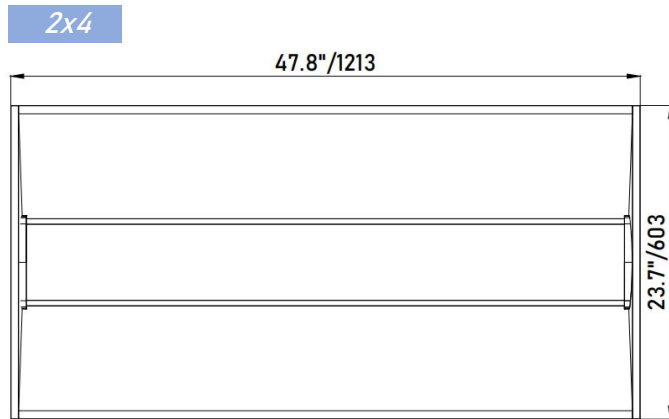

Ever-tie LED luminaires have been tested based on IESNA LM-79 and LM-80 by a third-party laboratory

Mounting:

- Grid ceiling
- Surface mounting
- Recessed drywall

Optional accessories(purchased separately):

- Surface mount kit*
- Drywall mount kit*

*Available via special order. Call 1-800-624-4488.

Dimensions

Size unit: inch/mm

Selectable table

Product series	Size	Catalog No.	Input Wattage	Lumens Rated	Efficacy Rated	CCT
Fixed Power & CCT	2X4	NPS-00212*	25	3,250	130	Fixed, 3500K/4000K/5000K optional
		NPS-00213*	30	3,900	130	
		NPS-00214*	35	4,550	130	
		NPS-00215*	40	5,200	130	
		NPS-00216*	45	5,850	130	
		NPS-00217*	50	6,500	130	
	2X2	NPS-00218*	55	7,150	130	
		NPS-00219*	25	3,250	130	
		NPS-00220*	30	3,900	130	
		NPS-00221*	35	4,550	130	
	1X4	NPS-00222*	40	5,200	130	
		NPS-00223*	25	3,250	130	
		NPS-00224*	30	3,900	130	
NPS-00225*		35	4,550	130		
Field-adjustable Power & CCT	2X4	NPS-00226*	40	5,200	130	
		NPS-00227*	35/30/25	4,550/3,900/3,250	130	
		PLT-80043	45/38/34**	5,850/4,940/4,420**	130	
		NPS-00228*	50/42/34	6,500/5,460/4,420	130	
	2X2	NPS-00229*	56/42/46	7,280/5,460/5,980	130	
		PLT-80042	30/25/20**	3,900/3,250/2,600**	130	
		NPS-00230*	35/30/25	4,550/3,900/3,250	130	
	1X4	NPS-00231*	40/35/30	5,200/4,550/3,900	130	
		NPS-00232*	30/25/20	3,900/3,250/2,600	130	
NPS-00233*		35/30/25	4,550/3,900/3,250	130		
		NPS-00234*	40/35/30	5,200/4,550/3,900	130	