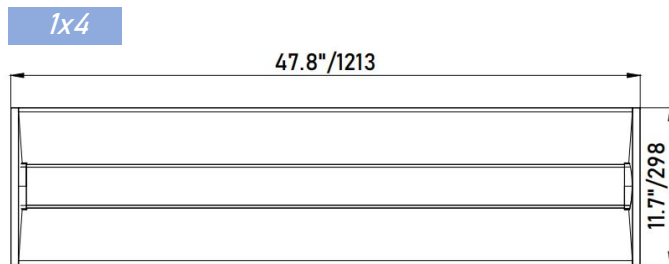

Ever-tie LED luminaires have been tested based on IESNA LM-79 and LM-80 by a third-party laboratory

Mounting:

- Grid ceiling
- Surface mounting
- Recessed drywall

Optional accessories(purchased separately):

- Surface mount kit*
- Drywall mount kit*

*Available via special order. Call 1-800-624-4488.

Dimensions

Size unit: inch/mm

Selectable table

Product series	Size	Catalog No.	Input Wattage	Lumens Rated	Efficacy Rated	CCT
Fixed Power & CCT	2X4	NPS-00212*	25	3,250	130	Fixed, 3500K/4000K/5000K optional
		NPS-00213*	30	3,900	130	
		NPS-00214*	35	4,550	130	
		NPS-00215*	40	5,200	130	
		NPS-00216*	45	5,850	130	
		NPS-00217*	50	6,500	130	
	2X2	NPS-00218*	55	7,150	130	
		NPS-00219*	25	3,250	130	
		NPS-00220*	30	3,900	130	
		NPS-00221*	35	4,550	130	
	1X4	NPS-00222*	40	5,200	130	
		NPS-00223*	25	3,250	130	
		NPS-00224*	30	3,900	130	
NPS-00225*		35	4,550	130		
Field-adjustable Power & CCT	2X4	NPS-00226*	40	5,200	130	
		NPS-00227*	35/30/25	4,550/3,900/3,250	130	
		PLT-80043	45/38/34**	5,850/4,940/4,420**	130	
		NPS-00228*	50/42/34	6,500/5,460/4,420	130	
	2X2	NPS-00229*	56/42/46	7,280/5,460/5,980	130	
		PLT-80042	30/25/20**	3,900/3,250/2,600**	130	
		NPS-00230*	35/30/25	4,550/3,900/3,250	130	
	1X4	NPS-00231*	40/35/30	5,200/4,550/3,900	130	
		NPS-00232*	30/25/20	3,900/3,250/2,600	130	
NPS-00233*		35/30/25	4,550/3,900/3,250	130		
		NPS-00234*	40/35/30	5,200/4,550/3,900	130	