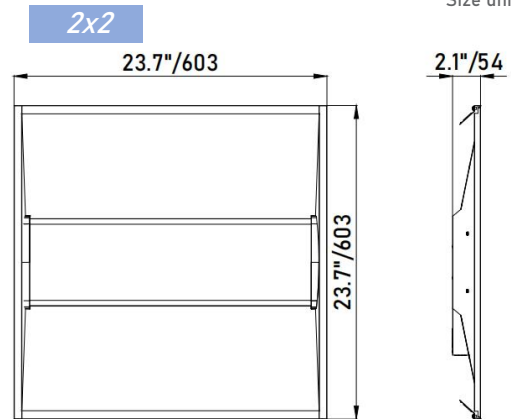

Ever-tie LED luminaires have been tested based on IESNA LM-79 and LM-80 by a third-party laboratory

Mounting:

- Grid ceiling
- Surface mounting
- Recessed drywall

Optional accessories(purchased separately):

- Surface mount kit*
- Drywall mount kit*

*Available via special order. Call 1-800-624-4488.

Dimensions

Size unit: inch/mm

Selectable table

Product series	Size	Catalog No.	Input Wattage	Lumens Rated	Efficacy Rated	CCT
Fixed Power & CCT	2X4	NPS-00212*	25	3,250	130	Fixed, 3500K/4000K/5000K optional
		NPS-00213*	30	3,900	130	
		NPS-00214*	35	4,550	130	
		NPS-00215*	40	5,200	130	
		NPS-00216*	45	5,850	130	
		NPS-00217*	50	6,500	130	
	2X2	NPS-00218*	55	7,150	130	
		NPS-00219*	25	3,250	130	
		NPS-00220*	30	3,900	130	
		NPS-00221*	35	4,550	130	
	1X4	NPS-00222*	40	5,200	130	
		NPS-00223*	25	3,250	130	
		NPS-00224*	30	3,900	130	
NPS-00225*		35	4,550	130		
Field-adjustable Power & CCT	2X4	NPS-00226*	40	5,200	130	
		NPS-00227*	35/30/25	4,550/3,900/3,250	130	
		PLT-80043	45/38/34**	5,850/4,940/4,420**	130	
		NPS-00228*	50/42/34	6,500/5,460/4,420	130	
	2X2	NPS-00229*	56/42/46	7,280/5,460/5,980	130	
		PLT-80042	30/25/20**	3,900/3,250/2,600**	130	
		NPS-00230*	35/30/25	4,550/3,900/3,250	130	
	1X4	NPS-00231*	40/35/30	5,200/4,550/3,900	130	
		NPS-00232*	30/25/20	3,900/3,250/2,600	130	
NPS-00233*		35/30/25	4,550/3,900/3,250	130		
		NPS-00234*	40/35/30	5,200/4,550/3,900	130	