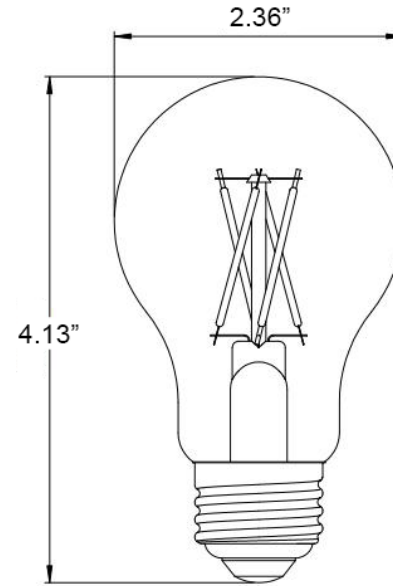

Vintage LED A19 Bulb

A19 Filament replacement bulbs, also referred to as standard household bulbs, will replace incandescent bulbs in any lamps, ceiling fans, or any other fixtures in your home.

Dimmable

glass

Specifications

SKU	Voltage	Wattage	Lumens	CCT	CRI	Lens	Lamp Base	Size	Lifespan	Replaces
PLT-13064	120V	13W	1500lm	2700K	90	Frosted	E26	2.36"x 4.13"	15000H	100W
PLT-13065	120V	13W	1500lm	3000K	90	Frosted	E26	2.36"x 4.13"	15000H	100W

Wattage: 13W

Base Type: E26

Voltage: 120V

CCT: 2700K / 3000K

Lumen: 1500lm

CRI: 90

Dimmable: Dim

Lifetime: 15000H