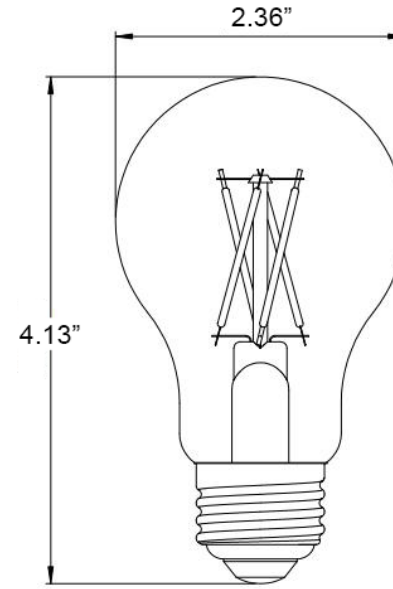

Vintage LED A19 Bulb

A19 Filament replacement bulbs, also referred to as standard household bulbs, will replace incandescent bulbs in any lamps, ceiling fans, or any other fixtures in your home.

Wattage: 10W

Base Type: E26

Voltage: 120V

CCT: 2700K / 3000K

Lumen: 1100lm

CRI: 90

Dimmable: Dim

Lifetime: 15000H

Dimmable

glass

Specifications

SKU	Voltage	Wattage	Lumens	CCT	CRI	Lens	LampBase	Size	Lifespan	Replaces
PLT-13051	120V	10W	1100lm	2700K	90	Clear	E26	2.36"x 4.13"	15000H	75W
PLT-13052	120V	10W	1100lm	3000K	90	Clear	E26	2.36"x 4.13"	15000H	75W