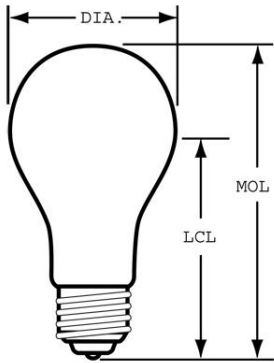

GE  
Lighting

**97492 - 25A/W-2PK**

**GE soft white 25 watt A19 2-pack**

- Use original GE's Soft White when you need a light without glare and harsh shadows.
- 210 lumens providing subtle, reassuring™ light
- 2500K soft white light appearance
- A19 shape with medium base for use in table lamps and enclosed fixtures
- Estimated yearly energy costs \$3.01 based on 3 hours per day \$0.11 per kWh
- GE soft white bulbs provide warm, pleasing everyday light without harsh glares and shadows. Use general purpose GE soft white bulbs in common household fixtures like table lamps, floor lamps, enclosed ceiling fixtures and bare lamp sockets
- Lasts 2.3 years based on 3 hours per day usage

**GENERAL CHARACTERISTICS**

Lamp Type	Incandescent - A-line
Bulb	A19
Base	Medium Screw (E26)
Filament	CC-6
Bulb Finish	Soft white
Rated Life (NOM)	2500.0 h
Bulb Material	Soft glass
Primary Application	Standard

**PHOTOMETRIC CHARACTERISTICS**

Initial Lumens (NOM)	210.0
Nominal Initial Lumens per Watt (NOM)	8.4

**ELECTRICAL CHARACTERISTICS**

Wattage (NOM)	25.0
Voltage (NOM)	120.0

**DIMENSIONS**

Maximum Overall Length (MOL) (NOM)	3.8 in(96.52 mm)
Bulb Diameter (DIA) (NOM)	2.375 in(60.3 mm)