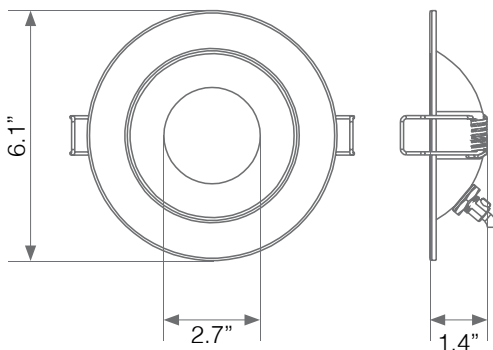

Electrical Specifications

Model No.	Input Power	Input Voltage	Lumen Output	Beam Angle	Center Beam	CCT
DLC6G-13W105se	13 W	120 V	1000 lm	45°	N/A	2700 /3000 /3500 4000 /5000K

CRI	Luminous Efficacy	Power Factor	Input Current	Base	Lamp Lifespan	Estimated Yearly Cost
90+	77 lm/W	0.9	0.111 A	Junction Box	50,000 Hrs.	\$ 1.56

Mechanical Specifications

Rating	Operational Temperature	Inner Box QTY.	Master Box QTY.	Dimensions(in.)	UPC Code
Wet Rated	-4°F - 104°F	1 pc	24 pcs	6.1"(Ø) x 1.4"(H)	811174037125

Product Dimensions

Product Photometric Data