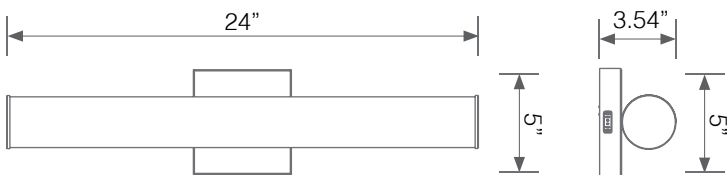

Matte Black Steel & Frosted Plastic Lens

24 Watts

5CCT Selectable

Dimmable (TRIAC)

Energy Efficient

Damp Rated

Integrated LED Fixture

Electrical Specifications

Mechanical Specifications

Rating	Operational Temperature	Inner Box QTY.	Master Box QTY.	Dimensions(in.)	UPC Code
Damp Rated	-4°F - 104°F	1 pc	4 pcs	24"(W) x 3.54"(L) x 5"(H)	811174037163

Product Dimensions