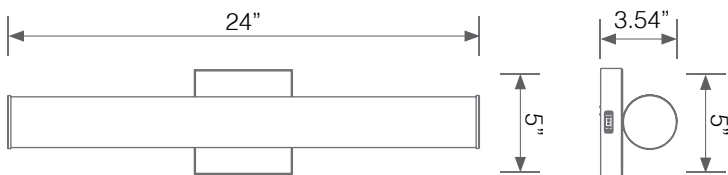

Matte Black Steel & Frosted Plastic Lens

24 Watts

5CCT Selectable

Dimmable (TRIAC)

Energy Efficient

Damp Rated

Integrated LED Fixture

Electrical Specifications

Mechanical Specifications

Rating	Operational Temperature	Inner Box QTY.	Master Box QTY.	Dimensions(in.)	UPC Code
Damp Rated	-4°F - 104°F	1 pc	4 pcs	24"(W) x 3.54"(L) x 5"(H)	811174037163

Product Dimensions