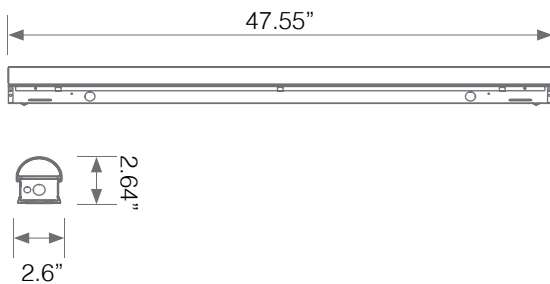

### Electrical Specifications

Input Power	Equivalency	Lumen Output(3500K)	Lumen Output(4000K)	Lumen Output(5000K)	CCT	Estimated Yearly Cost
25 W	N/A	3225	3250	3260	3500/4000/5000K	\$ 3.29
38 W	N/A	4515	4550	4560	3500/4000/5000K	\$ 4.60
45 W	N/A	5805	5850	5870	3500/4000/5000K	\$ 5.90

### Mechanical Specifications

Rating	Operational Temperature	Inner Box QTY.	Master Box QTY.	Dimensions(in.)	UPC Code
Wet Rated	-4°F - 176°F	1 pc	6 pcs.	47.55"(W) x 2.64"(H) x 2.6"(D)	811174037200

### Product Dimensions