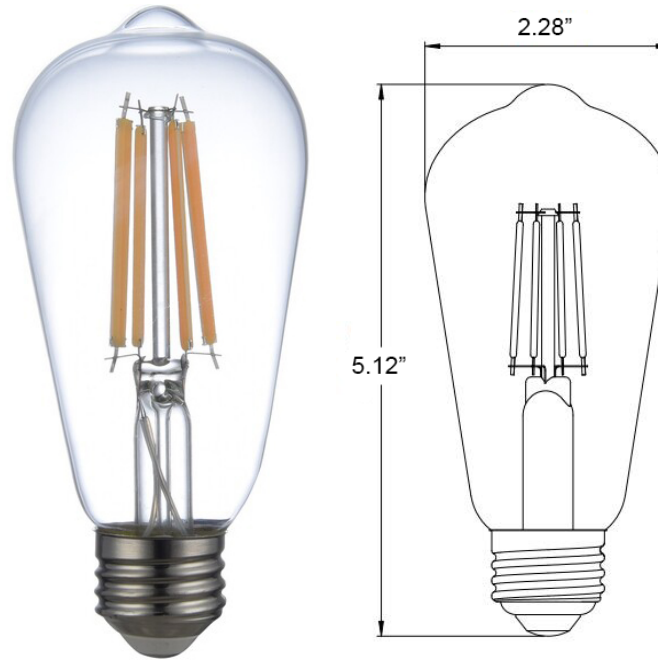

# Vintage LED Edison Bulbs

Dimmable Vintage LED Edison bulbs up to 90% less energy than their incandescent counterparts.

Wattage: 12W

Base Type: E26

Voltage: 120V

CCT: 2700K / 3000K

Lumen: 1400lm

CRI: 90

## Specifications

SKU	Voltage	Wattage	Lumens	CCT	CRI	Lens	Lamp Base	Size	Lifespan	Replaces
PLT-13060	120V	12W	1400lm	2700K	90	Clear	E26	2.28"x 5.12"	15000H	100W
PLT-13061	120V	12W	1400lm	3000K	90	Clear	E26	2.28"x 5.12"	15000H	100W