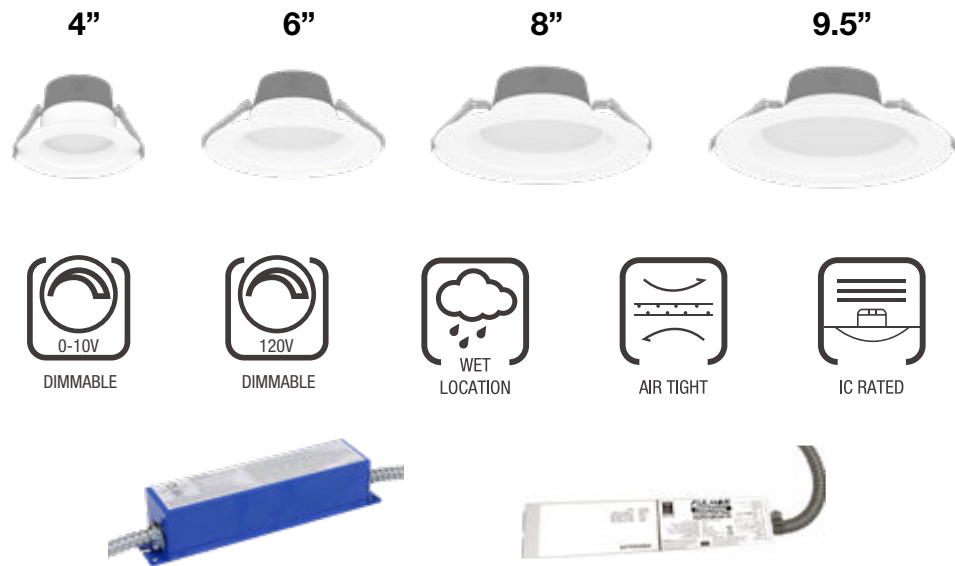

## Universal Compatibility

The family is available in 4", 6", 8" and 9.5" sizes with models available for either 0-10V or 120V TRIAC/ELV dimming systems. Field installable emergency back-ups are also available for emergency lighting requirements. Certified with Air-Tight, IC and Wet Location ratings, the INNOFIT Plus is the optimal choice for almost any retrofit application.