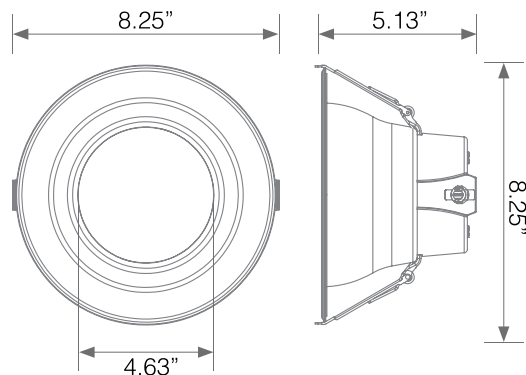

Beam Angle	Center Beam	CRI	Power Factor	Input Current	Base	Lamp Lifespan
90°	N/A	90+	0.9	0.15 A	Wire	50,000 Hrs.

Mechanical Specifications

Rating	Operational Temperature	Inner Box QTY.	Master Box QTY.	Dimensions(in.)	UPC Code
Wet Rated	-4°F - 104°F	1 pc	4 pcs	8.25"(ø) x 5.13"(H)	811174037361

Product Dimensions

Cut-Out Size