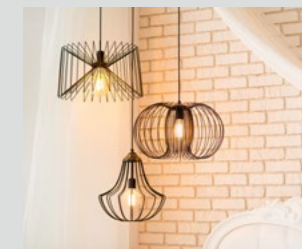

Exceptional efficacy 120 LPW

Energy saving options for all types of fixtures (open non-enclosed/enclosed).