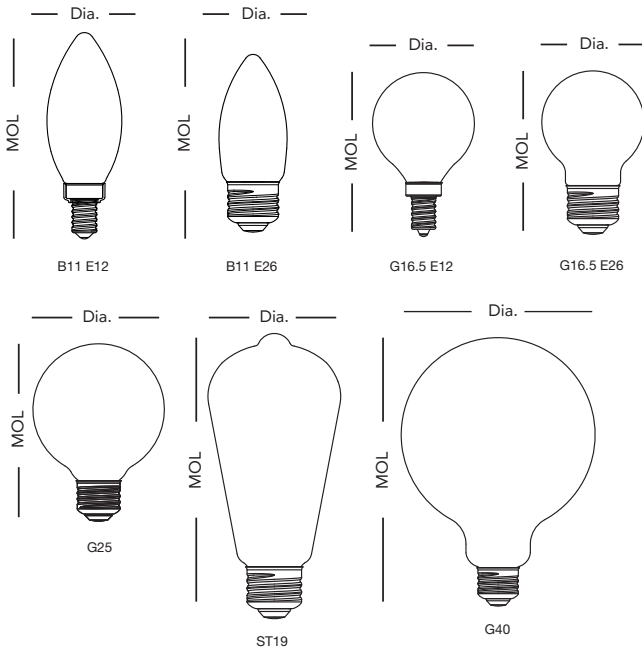

PREMIUM FILAMENT DECO. FAMILY

DIMENSION & WEIGHT

Product	Model	Base	MOL	Dia.	Weight
36062	3.3FB11DIM/927/E26/R	E26	3-9/16"	1-3/8"	0.04lb
36066	3.5FBA11DIM/820/FT/A/R	E12	4-3/8"	1-3/8"	0.03lb
36745	3.3FB11DIM/824/FR	E12	3-13/16"	1-3/8"	0.03lb
36670	3.3FB11DIM/824/FR/E26	E26	3-9/16"	1-3/8"	0.04lb
35085	3.8FB11DIM/824/FR	E12	3-13/16"	1-3/8"	0.03lb
35086	3.8FB11DIM/824/FR/E26	E26	3-9/16"	1-3/8"	0.04lb
36067	3.8FG16.5DIM/927/R	E12	3-3/16"	1-15/16"	0.04lb
36068	3.8FG16.5DIM/927/E26/R	E26	3-1/4"	2-1/16"	0.04lb
36069	4FG16.5DIM/820/A/R	E12	3-3/16"	1-15/16"	0.04lb
36070	3.8FG25DIM/927/R	E26	4-5/16"	3-1/8"	0.09lb
36071	4FG25DIM/820/A/R	E26	4-5/16"	3-1/8"	0.09lb
36072	4.5FG25DIM/827/SB/R	E26	4-5/16"	3-1/8"	0.09lb
36073	5.5FG40DIM/927/R	E26	6-7/8"	4-15/16"	0.22lb
36074	4FST19DIM/820/A/R	E26	5-3/8"	2-1/2"	0.1lb

ORDERING INFORMATION

Model	Product Series	Master Carton			Shipping Carton		
		Case Qty	Case Dimensions (LxWxH)	Case Weight	Case Qty	Case Dimensions (LxWxH)	Case Weight
36062	3.3FB11DIM/927/E26/R	6 PCS	4-15/16" x 3-5/16" x 4-3/4"	0.53lb	24 PCS	10-5/8" x 7-1/2" x 5-5/16"	2.34lb
36066	3.5FBA11DIM/820/FT/A/R	6 PCS	4-15/16" x 3-5/16" x 4-3/4"	0.53lb	24 PCS	10-5/8" x 7-1/2" x 5-5/16"	2.34lb
36745	3.3FB11DIM/824/FR	6 PCS	4-15/16" x 3-5/16" x 4-3/4"	0.53lb	24 PCS	10-5/8" x 7-1/2" x 5-5/16"	2.34lb
36670	3.3FB11DIM/824/FR/E26	6 PCS	4-15/16" x 3-5/16" x 4-3/4"	0.53lb	24 PCS	10-5/8" x 7-1/2" x 5-5/16"	2.34lb
35085	3.8FB11DIM/824/FR	6 PCS	4-15/16" x 3-5/16" x 4-3/4"	0.53lb	24 PCS	10-5/8" x 7-1/2" x 5-5/16"	2.34lb
35086	3.8FB11DIM/824/FR/E26	6 PCS	4-15/16" x 3-5/16" x 4-3/4"	0.53lb	24 PCS	10-5/8" x 7-1/2" x 5-5/16"	2.34lb
36067	3.8FG16.5DIM/927/R	12 PCS	6-7/8" x 4-3/4" x 8-7/16"	1.32lb	48 PCS	14-3/8" x 10-1/16" x 9-1/16"	5.69lb
36068	3.8FG16.5DIM/927/E26/R	12 PCS	6-7/8" x 4-3/4" x 8-7/16"	1.32lb	48 PCS	14-3/8" x 10-1/16" x 9-1/16"	5.69lb
36069	4FG16.5DIM/820/A/R	12 PCS	6-7/8" x 4-3/4" x 8-7/16"	1.32lb	48 PCS	14-3/8" x 10-1/16" x 9-1/16"	5.69lb
36070	3.8FG25DIM/927/R	6 PCS	10-7/16" x 7-1/16" x 5-11/16"	1.29lb	24 PCS	21-5/8" x 14-15/16" x 6-11/16"	5.62lb
36071	4FG25DIM/820/A/R	6 PCS	10-7/16" x 7-1/16" x 5-11/16"	1.29lb	24 PCS	21-5/8" x 14-15/16" x 6-11/16"	5.62lb
36072	4.5FG25DIM/827/SB/R	6 PCS	10-5/8" x 7-1/4" x 5-5/16"	1.29lb	24 PCS	21-13/16" x 14-7/8" x 6-1/8"	5.62lb
36073	5.5FG40DIM/927/R	6 PCS	15-15/16" x 10-13/16" x 7-7/8"	2.31lb	12 PCS	16-9/16" x 11-1/4" x 16-9/16"	9.70lb
36074	4FST19DIM/820/A/R	6PCS	8-3/4" x 5-15/16" x 6-1/2"	1.08lb	24PCS	18-1/8" x 12-5/8" x 7-1/2"	5.29lb