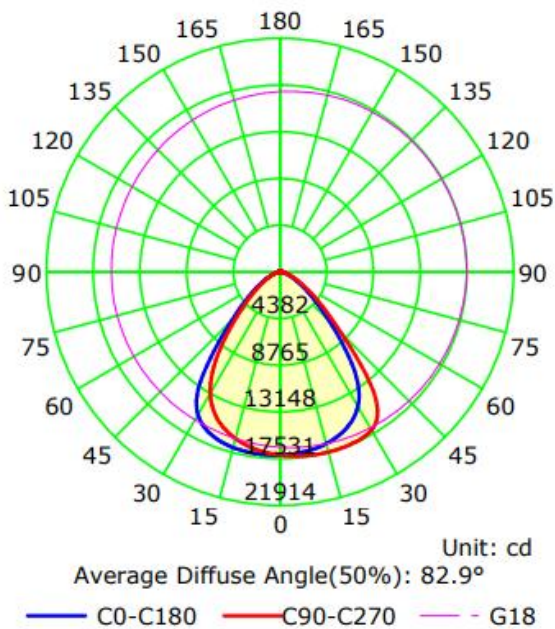

PLT-12718 - 100/120/150W - Up to 22,902 Lumens, 3500/4000/5000K, Sensor Ready

Packed with 1pc Ring mount & 1pc Hook mount

DIMENSIONS

Pendent

Surface-mounted w/ PLT-12378

ADVANTAGE

- UL cUL certificate.
- Lumileds Chip
- Input voltage 120-277VAC.
- Output constant current can be adjusted through output cable with 0-10V.
- No UV or IR in the beam.
- Easy to install and operate.
- Energy saving, long lifespan.
- Light is soft and uniform.
- Instant start, NO humming.
- Green and eco-friendly without mercury.

⁵Reflector Shield - NPS-00170

Sensor Remote Control - PLT-13137

Special order items. Please call 1-800-624-4488 for more information.

LIGHT DISTRIBUTION TESTING PARAMETERS 5000K

Luminaire Property

Luminaire Manufacturer:
 Voltage: 121.1 V
 Power: 152.30 W

Current: 1.261 A
 Power Factor: 0.997

Photometric Results

IES Classification: Type I
 Total Rated Lamp Lumens: 22704.5 lm
 Efficiency: 100%
 Upward Ratio: 1%
 Central Intensity: 13042.61 cd
 Pos of Max. Intensity: H315 V5

Longitudinal Classification: Very Short
 Measurement Flux: 22704.5 lm
 Downward Ratio: 99%
 Luminaire Efficacy Rating (LER): 149.13
 Max. Intensity: 13066.01 cd

Luminous Intensity Distribution Curve

The Average Illuminance Effective Figure