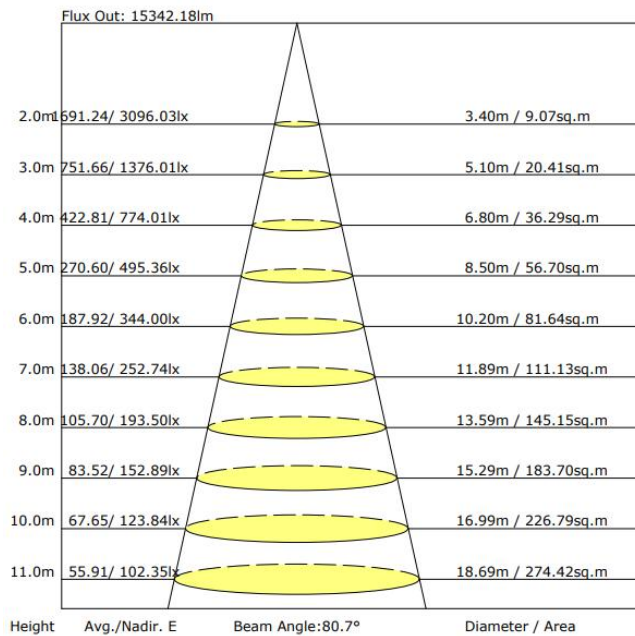

⁵Reflector Shield - NPS-00170

Sensor Remote Control - PLT-13137

Special order items. Please call 1-800-624-4488 for more information.

LIGHT DISTRIBUTION TESTING PARAMETERS 5000K

Luminaire Property

Luminaire Manufacturer:
 Voltage: 121.1 V
 Power: 152.30 W

Current: 1.261 A
 Power Factor: 0.997

Photometric Results

IES Classification: Type I
 Total Rated Lamp Lumens: 22704.5 lm
 Efficiency: 100%
 Upward Ratio: 1%
 Central Intensity: 13042.61 cd
 Pos of Max. Intensity: H315 V5

Longitudinal Classification: Very Short
 Measurement Flux: 22704.5 lm
 Downward Ratio: 99%
 Luminaire Efficacy Rating (LER): 149.13
 Max. Intensity: 13066.01 cd

Luminous Intensity Distribution Curve

The Average Illuminance Effective Figure