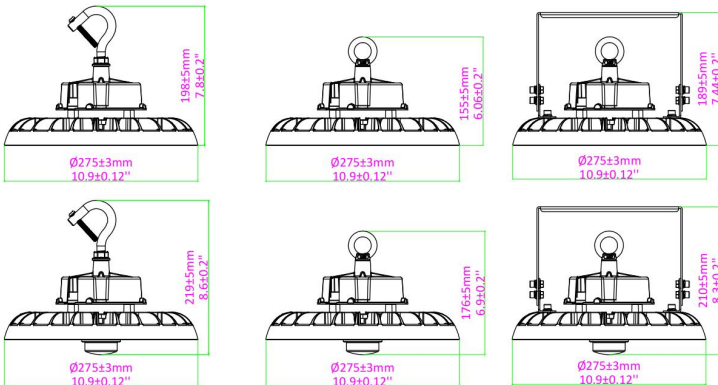

PLT-12718 - 100/120/150W - Up to 22,902 Lumens, 3500/4000/5000K, Sensor Ready

Packed with 1pc Ring mount & 1pc Hook mount

DIMENSIONS

Pendent

Surface-mounted w/ PLT-12378

ADVANTAGE

- UL cUL certificate.
- Lumileds Chip
- Input voltage 120-277VAC.
- Output constant current can be adjusted through output cable with 0-10V.
- No UV or IR in the beam.
- Easy to install and operate.
- Energy saving, long lifespan.
- Light is soft and uniform.
- Instant start, NO humming.
- Green and eco-friendly without mercury.

*Custom finish options available via Special Order. Call 1-800-624-4488

**See Selectable Table on page 4 for full breakdown.

PACKAGE

Lamp Type	Carton Size	Qty / Carton	Net Weight / Carton	Gross Weight / Carton
Pendent	295*295*140MM[11.61*11.61*5.51inch]	1PCS	2.1KG[4.63LBS]	2.5KG[5.51LBS]
Surface-mounted	295*295*140MM[11.61*11.61*5.51inch]	1PCS	2.5KG[5.51LBS]	2.9KG[6.39LBS]

⁵Reflector Shield - NPS-00170

Sensor Remote Control - PLT-13137

Special order items. Please call 1-800-624-4488 for more information.

LIGHT DISTRIBUTION TESTING PARAMETERS 5000K

Luminaire Property

Luminaire Manufacturer:
 Voltage: 121.1 V
 Power: 152.30 W