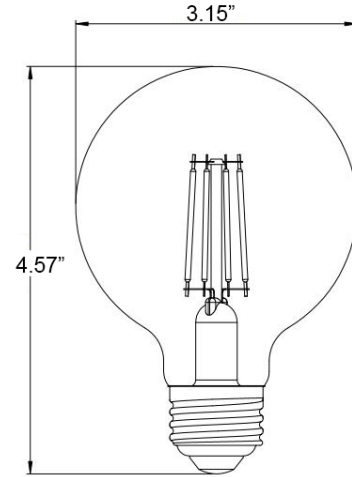

Vintage LED G25 Globe

Vintage LED G25 dimmable globe.

Dimmable

glass

Specifications

SKU	Voltage	replacesW	Lumens	CCT	CRI	Lens	Lamp Base	Size	Lifespan	Replaces
PLT-13059	120V	12W	1400lm	3000K	90	Clear	E26	3.15"x 4.57"	15000H	100W