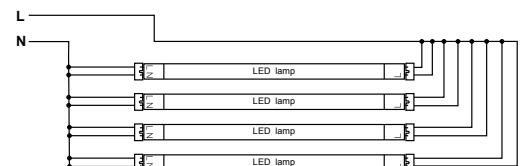

GREENCREATIVE

T8 UEB (UL Type B - Single and Double Ended Bypass)

Single and Double Ended Bypass Installations – 2 in 1 Solution

This series of T8 linear LED tubes are suitable for both single ended and double ended installation types with only one product, providing more flexibility and optimized stock management cost for distributors and contractors.

Using existing lamp holders in the field, Shunted (Instant Start) or Non-Shunted (Programmed Start or Rapid Start), installation is flexible and easy.

Single Ended Bypass Installation

Programmed Start
or Rapid Start
(Non-Shunted Lamp Holders)

Double Ended Bypass Installation

Programmed Start
or Rapid Start
(Non-Shunted Lamp Holders)

Instant Start
(Shunted Lamp Holders)

Innovative Safety Switch - Protection Enhanced

GREEN CREATIVE UEB lamps are equipped with an innovative fail safe mechanism that prevents the electrical circuit from activating until the lamp is securely installed in both of the fixture sockets.