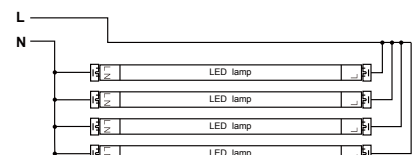

GREENCREATIVE

T8 UEB (UL Type B - Single and Double Ended Bypass)

Single and Double Ended Bypass Installations – 2 in 1 Solution

This series of T8 linear LED tubes are suitable for both single ended and double ended installation types with only one product, providing more flexibility and optimized stock management cost for distributors and contractors.

Using existing lamp holders in the field, Shunted (Instant Start) or Non-Shunted (Programmed Start or Rapid Start), installation is flexible and easy.

Single Ended Bypass Installation

Programmed Start
or Rapid Start
(Non-Shunted Lamp Holders)

Double Ended Bypass Installation

Programmed Start
or Rapid Start
(Non-Shunted Lamp Holders)

Instant Start
(Shunted Lamp Holders)

Innovative Safety Switch - Protection Enhanced

GREEN CREATIVE UEB lamps are equipped with an innovative fail safe mechanism that prevents the electrical circuit from activating until the lamp is securely installed in both of the fixture sockets.