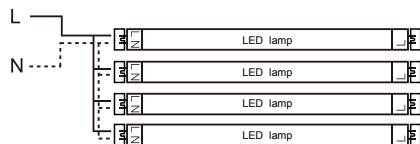

GREENCREATIVE

T8 UEB (UL Type B - Single and Double Ended Bypass)

Single and Double Ended Bypass Installations – 2 in 1 Solution

This series of T8 linear LED tubes are suitable for both single ended and double ended installation types with only one product, providing more flexibility and optimized stock management cost for distributors and contractors.

Using existing lamp holders in the field, Shunted (Instant Start) or Non-Shunted (Programmed Start or Rapid Start), installation is flexible and easy.

Single Ended Bypass Installation

Programmed Start
or Rapid Start
(Non-Shunted Lamp Holders)