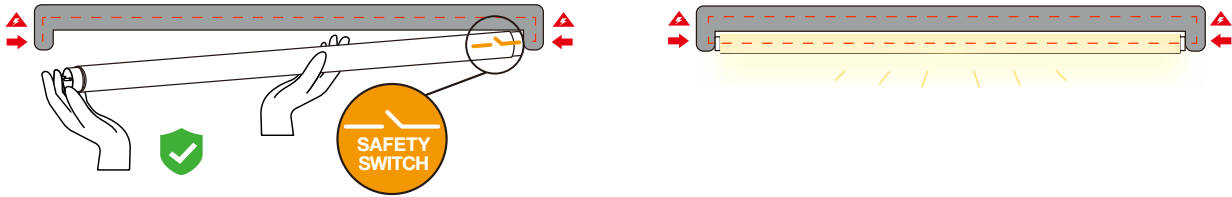

GREENCREATIVE

T8 UEB (UL Type B - Single and Double Ended Bypass)

Single and Double Ended Bypass Installations – 2 in 1 Solution

This series of T8 linear LED tubes are suitable for both single ended and double ended installation types with only one product, providing more flexibility and optimized stock management cost for distributors and contractors.

Using existing lamp holders in the field, Shunted (Instant Start) or Non-Shunted (Programmed Start or Rapid Start), installation is flexible and easy.

Single Ended Bypass Installation

Programmed Start
or Rapid Start
(Non-Shunted Lamp Holders)

Double Ended Bypass Installation

Programmed Start
or Rapid Start
(Non-Shunted Lamp Holders)

Instant Start
(Shunted Lamp Holders)

Innovative Safety Switch - Protection Enhanced

GREEN CREATIVE UEB lamps are equipped with an innovative fail safe mechanism that prevents the electrical circuit from activating until the lamp is securely installed in both of the fixture sockets.