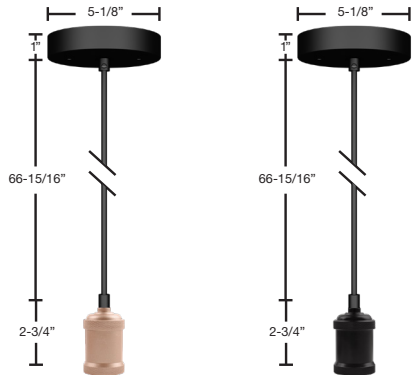

120823

SPECIFICATIONS

Product	Model	Equiv.	CCT	Shape	Finish	Wattage (W)	Lumens (LM)	Efficacy (LPW)	Power Factor	Input Voltage	CRI	Dim.*	UL Location	Fixture Rating
37092	4.5FSST19DIM/821	40W	2100K	ST19	Clear	4.5	250	56	≥0.7	120V	82	YES	Wet	Enclosed
37093	4.5FSST19DIM/820/A	40W	2000K	ST19	Amber	4.5	250	56	≥0.7	120V	82	YES	Wet	Enclosed
37094	4.5FSST19DIM/840/S	40W	4000K	ST19	Smoky	4.5	150	33	≥0.7	120V	82	YES	Wet	Enclosed
37095	4.5FSG40DIM/821	40W	2100K	G40	Clear	4.5	250	56	≥0.7	120V	82	YES	Wet	Enclosed
37096	4.5FSA50DIM/821	40W	2100K	A50	Clear	4.5	300	67	≥0.7	120V	82	YES	Wet	Open
37097	4.5FSA50DIM/820/A	40W	2000K	A50	Amber	4.5	300	67	≥0.7	120V	82	YES	Wet	Open
37098	4.5FSA50DIM/840/S	40W	4000K	A50	Smoky	4.5	150	33	≥0.7	120V	82	YES	Wet	Open
37099	4.5FSG63DIM/821	40W	2100K	G63	Clear	4.5	300	67	≥0.7	120V	82	YES	Wet	Open
37100	4.5FSG63DIM/820/A	40W	2000K	G63	Amber	4.5	300	67	≥0.7	120V	82	YES	Wet	Open
37101	4.5FSG63DIM/840/S	40W	4000K	G63	Smoky	4.5	150	33	≥0.7	120V	82	YES	Wet	Open
37102	4.5FSE53DIM/818/GS	25W	1800K	E53	Smoky Ombre	4.5	110	24	≥0.7	120V	82	YES	Wet	Open
37103	4.5FSG40DIM/820/DL	40W	2000K	G40	Double Layer	4.5	250	56	≥0.7	120V	82	YES	Wet	Open
37104	6.5FC35DIM/920	40W	2000K	C35	Clear	6.5	500	77	≥0.7	120V	92	YES	Wet	Open
37105	6.5FR32DIM/920	40W	2000K	R32	Clear	6.5	500	77	≥0.7	120V	92	YES	Wet	Open
37106	6.5FST10DIM/820/A	40W	2000K	T10	Amber	6.5	450	69	≥0.7	120V	82	YES	Wet	Enclosed

*This lamp might not be compatible with all dimmers. Please visit www.greencreative.com for compatibility information.

DECO LARGE FILAMENT FAMILY

SPECIFICATIONS - ACCESSORIES

Product	Model	Input Voltage	Socket Finish	UL Location	Socket Base	ETL Listed
37107	DECO/ACC/CD/B	120V	Black	Dry	E26	✓
37108	DECO/ACC/CD/G	120V	Golden	Dry	E26	✓

DIMENSION & WEIGHT

Model	Base	MOL	Dia.	Weight
4.5FSST19DIM/821	E26	5-3/8"	2-1/2"	0.09 lb
4.5FSST19DIM/820/A				
4.5FSST19DIM/840/S				

Model	Base	MOL	Dia.	Weight
4.5FSG40DIM/821	E26	6-7/8"	4-15/16"	0.19 lb