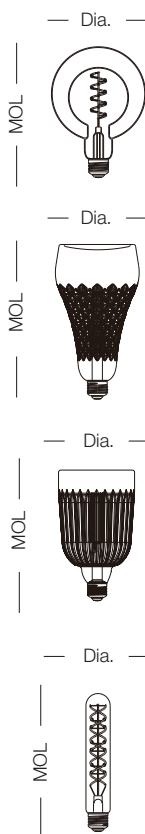

DECO LARGE FILAMENT FAMILY

DIMENSION & WEIGHT

Model	Base	MOL	Dia.	Weight
4.5FSG40DIM/820/DL	E26	6-13/16"	4-7/8"	0.36 lb

Model	Base	MOL	Dia.	Weight
6.5FC35DIM/920	E26	8-1/16"	4-5/16"	0.38 lb

Model	Base	MOL	Dia.	Weight
6.5FR32DIM/920	E26	6-13/16"	4-1/16"	0.29 lb

Model	Base	MOL	Dia.	Weight
6.5FST10DIM/820/A	E26	7-3/16"	1-1/4"	0.11 lb

ORDERING INFORMATION

Model	Master Carton			Shipping Carton		
	Case Qty	Case Dimensions (LxWxH)	Case Weight	Case Qty	Case Dimensions (LxWxH)	Case Weight
4.5FSST19DIM/821	6	8-9/16" x 5-13/16" x 6-7/16"	1.11lb	24	18" x 12-5/8" x 7-3/8"	5.34lb
4.5FSST19DIM/820/A	6	8-9/16" x 5-13/16" x 6-7/16"	1.11lb	24	18" x 12-5/8" x 7-3/8"	5.34lb
4.5FSST19DIM/840/S	6	8-9/16" x 5-13/16" x 6-7/16"	1.11lb	24	18" x 12-5/8" x 7-3/8"	5.34lb
4.5FSG40DIM/821	6	15-15/16" x 11" x 8-1/16"	2.98lb	12	16-9/16" x 11-5/8" x 16-15/16"	7.05lb
4.5FSA50DIM/821	NA	NA	NA	2	15-3/8" x 9-1/16" x 13-3/4"	3.26lb
4.5FSA50DIM/820/A	NA	NA	NA	2	15-3/8" x 9-1/16" x 13-3/4"	3.26lb
4.5FSA50DIM/840/S	NA	NA	NA	2	15-3/8" x 9-1/16" x 13-3/4"	3.26lb
4.5FSG63DIM/821	NA	NA	NA	2	19-11/16" x 11-1/4" x 13-11/16"	4.3lb
4.5FSG63DIM/820/A	NA	NA	NA	2	19-11/16" x 11-1/4" x 13-11/16"	4.3lb
4.5FSG63DIM/840/S	NA	NA	NA	2	19-11/16" x 11-1/4" x 13-11/16"	4.3lb
4.5FSE53DIM/818/GS	NA	NA	NA	2	17-9/16" x 10" x 12-3/16"	2.2lb
4.5FSG40DIM/820/DL	6	15-15/16" x 11" x 8-1/16"	3.53lb	12	16-9/16" x 11-5/8" x 16-15/16"	8.16lb
6.5FC35DIM/920	6	14-3/4" x 9-7/8" x 9-1/4"	3.81lb	12	20-3/8" x 15-1/8" x 9-7/8"	8.91lb
6.5FR32DIM/920	6	14-1/8" x 9-1/2" x 8-1/4"	3.53lb	12	19-5/8" x 14-1/2" x 8-7/8"	8.26lb
6.5FST10DIM/820/A	6	4-13/16" x 3-5/16" x 8-7/8"	1.01lb	24	10-1/16" x 7-1/2" x 9-7/8"	4.45lb
DECO/ACC/CD/B	NA	NA	NA	20	21-5/8" x 8-7/8" x 9-1/2"	14.33lb
DECO/ACC/CD/G	NA	NA	NA	20	21-5/8" x 8-7/8" x 9-1/2"	14.33lb

Where xxx means 824-965 which indicates CRI and color temperature

Note: All rights reserved. All sizes and specifications are subject to change at any time without notice.