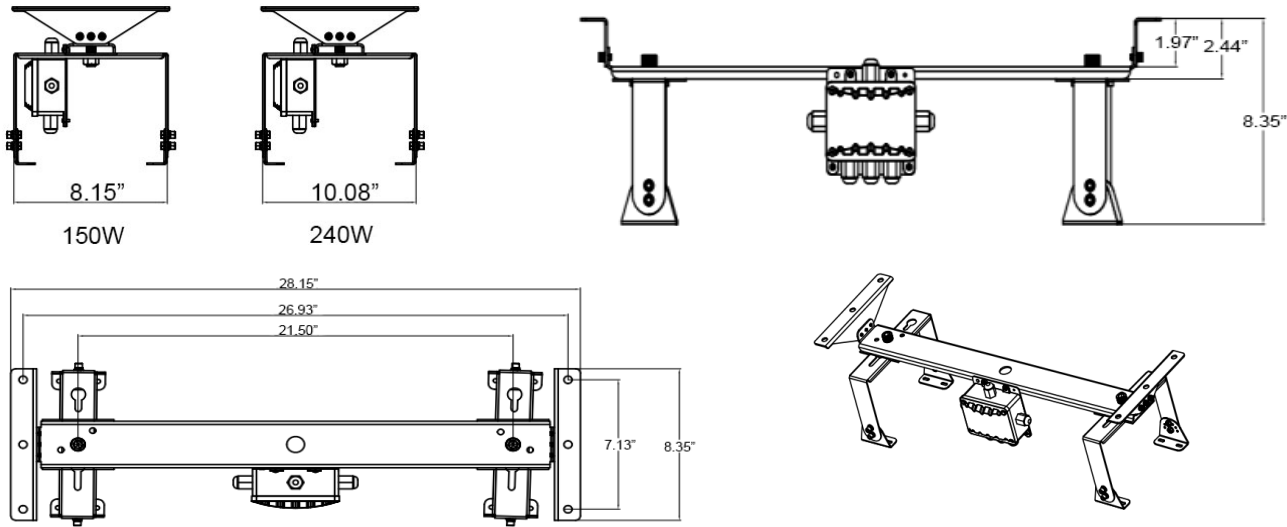

PLT-13072 -- UFO High Bay Dual Hanger Bracket

Suitable for select 100W to 240W UFO High Bays

Materials: Metal plate

Housing color: White*, black, or customized*

Dimensions:

28.15"x8.35"x8.35" (715mm x 212mm x 12mm)

Included Accessories:

- 6pcs M5*16mm screws to install the bracket to fixture
- 2pcs M12*30mm screws to install bracket to fixture
- 2pcs M12*10 nuts to install bracket to fixture
- 2pcs KM3*6mm screws to install the bracket to fixture
- 4pcs PWM3*8mm screws to install the bracket to fixture
- 4pcs M8*60mm screws to install bracket to the wall

Dimensions

Screw Installation

1: M8*60mm screws to install the bracket to fixture

4: PWM3*8mm screws to install bracket to fixture

6: KM3*6mm screws to install bracket to fixture

8: M12*10 nuts to install bracket to fixture