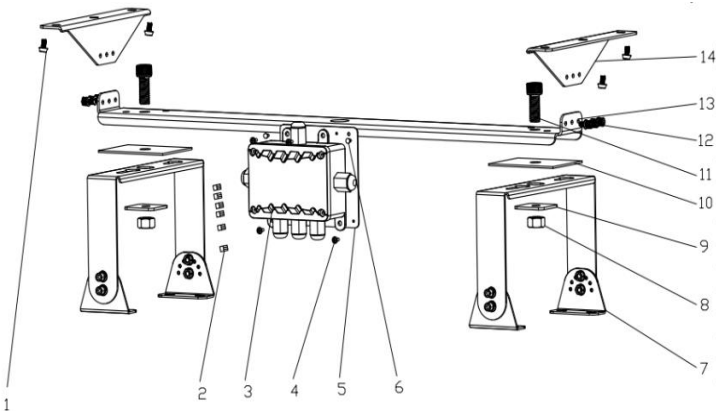

PLT-13072 -- UFO High Bay Dual Hanger Bracket

Suitable for select 100W to 240W UFO High Bays

Materials: Metal plate

Housing color: White*, black, or customized*

Dimensions:

28.15"x8.35"x8.35" (715mm x 212mm x 12mm)

Included Accessories:

- 6pcs M5*16mm screws to install the bracket to fixture
- 2pcs M12*30mm screws to install bracket to fixture
- 2pcs M12*10 nuts to install bracket to fixture
- 2pcs KM3*6mm screws to install the bracket to fixture
- 4pcs PWM3*8mm screws to install the bracket to fixture
- 4pcs M8*60mm screws to install bracket to the wall

Dimensions

Screw Installation

1: M8*60mm screws to install the bracket to fixture

4: PWM3*8mm screws to install bracket to fixture

6: KM3*6mm screws to install bracket to fixture

8: M12*10 nuts to install bracket to fixture