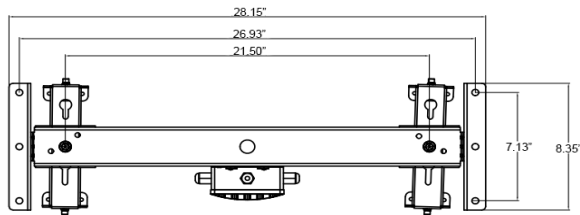

PLT-13072 -- UFO High Bay Dual Hanger Bracket

Suitable for select 100W to 240W UFO High Bays

Materials: Metal plate

Housing color: White*, black, or customized*

Dimensions:

28.15"x8.35"x8.35" (715mm x 212mm x 12mm)

Included Accessories:

- 6pcs M5*16mm screws to install the bracket to fixture
- 2pcs M12*30mm screws to install bracket to fixture
- 2pcs M12*10 nuts to install bracket to fixture
- 2pcs KM3*6mm screws to install the bracket to fixture
- 4pcs PWM3*8mm screws to install the bracket to fixture
- 4pcs M8*60mm screws to install bracket to the wall

Dimensions

Screw Installation

- 1: M8*60mm screws to install the bracket to fixture
- 4: PWM3*8mm screws to install bracket to fixture
- 6: KM3*6mm screws to install bracket to fixture
- 8: M12*10 nuts to install bracket to fixture
- 11: M12*30mm screws to install bracket to fixture
- 12: M5*16mm screws to install bracket to fixture