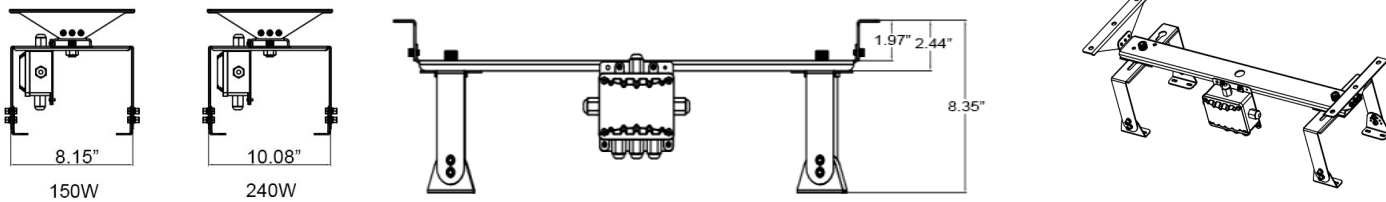

PLT-13072 -- UFO High Bay Dual Hanger Bracket

Suitable for select 100W to 240W UFO High Bays

Materials: Metal plate

Housing color: White*, black, or customized*

Dimensions:

28.15"x8.35"x8.35" (715mm x 212mm x 12mm)

Included Accessories:

- 6pcs M5*16mm screws to install the bracket to fixture
- 2pcs M12*30mm screws to install bracket to fixture
- 2pcs M12*10 nuts to install bracket to fixture
- 2pcs KM3*6mm screws to install the bracket to fixture
- 4pcs PWM3*8mm screws to install the bracket to fixture
- 4pcs M8*60mm screws to install bracket to the wall

Dimensions

Screw Installation

- 1: M8*60mm screws to install the bracket to fixture
- 4: PWM3*8mm screws to install bracket to fixture
- 6: KM3*6mm screws to install bracket to fixture
- 8: M12*10 nuts to install bracket to fixture
- 11: M12*30mm screws to install bracket to fixture
- 12: M5*16mm screws to install bracket to fixture