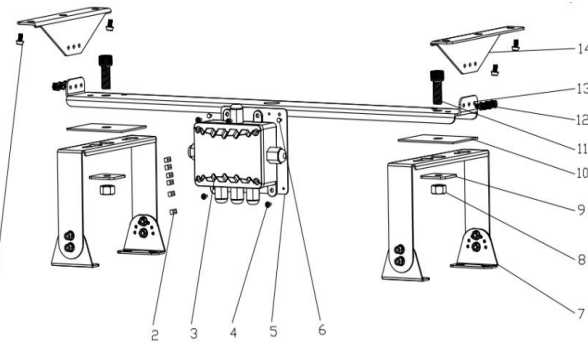

PLT-13072 -- UFO High Bay Dual Hanger Bracket

Suitable for select 100W to 240W UFO High Bays

Materials: Metal plate

Housing color: White*, black, or customized*

Dimensions:

28.15"x8.35"x8.35" (715mm x 212mm x 12mm)

Included Accessories:

- 6pcs M5*16mm screws to install the bracket to fixture
- 2pcs M12*30mm screws to install bracket to fixture
- 2pcs M12*10 nuts to install bracket to fixture
- 2pcs KM3*6mm screws to install the bracket to fixture
- 4pcs PWM3*8mm screws to install the bracket to fixture
- 4pcs M8*60mm screws to install bracket to the wall

Dimensions

Screw Installation

- 1: M8*60mm screws to install the bracket to fixture
- 4: PWM3*8mm screws to install bracket to fixture
- 6: KM3*6mm screws to install bracket to fixture
- 8: M12*10 nuts to install bracket to fixture
- 11: M12*30mm screws to install bracket to fixture
- 12: M5*16mm screws to install bracket to fixture