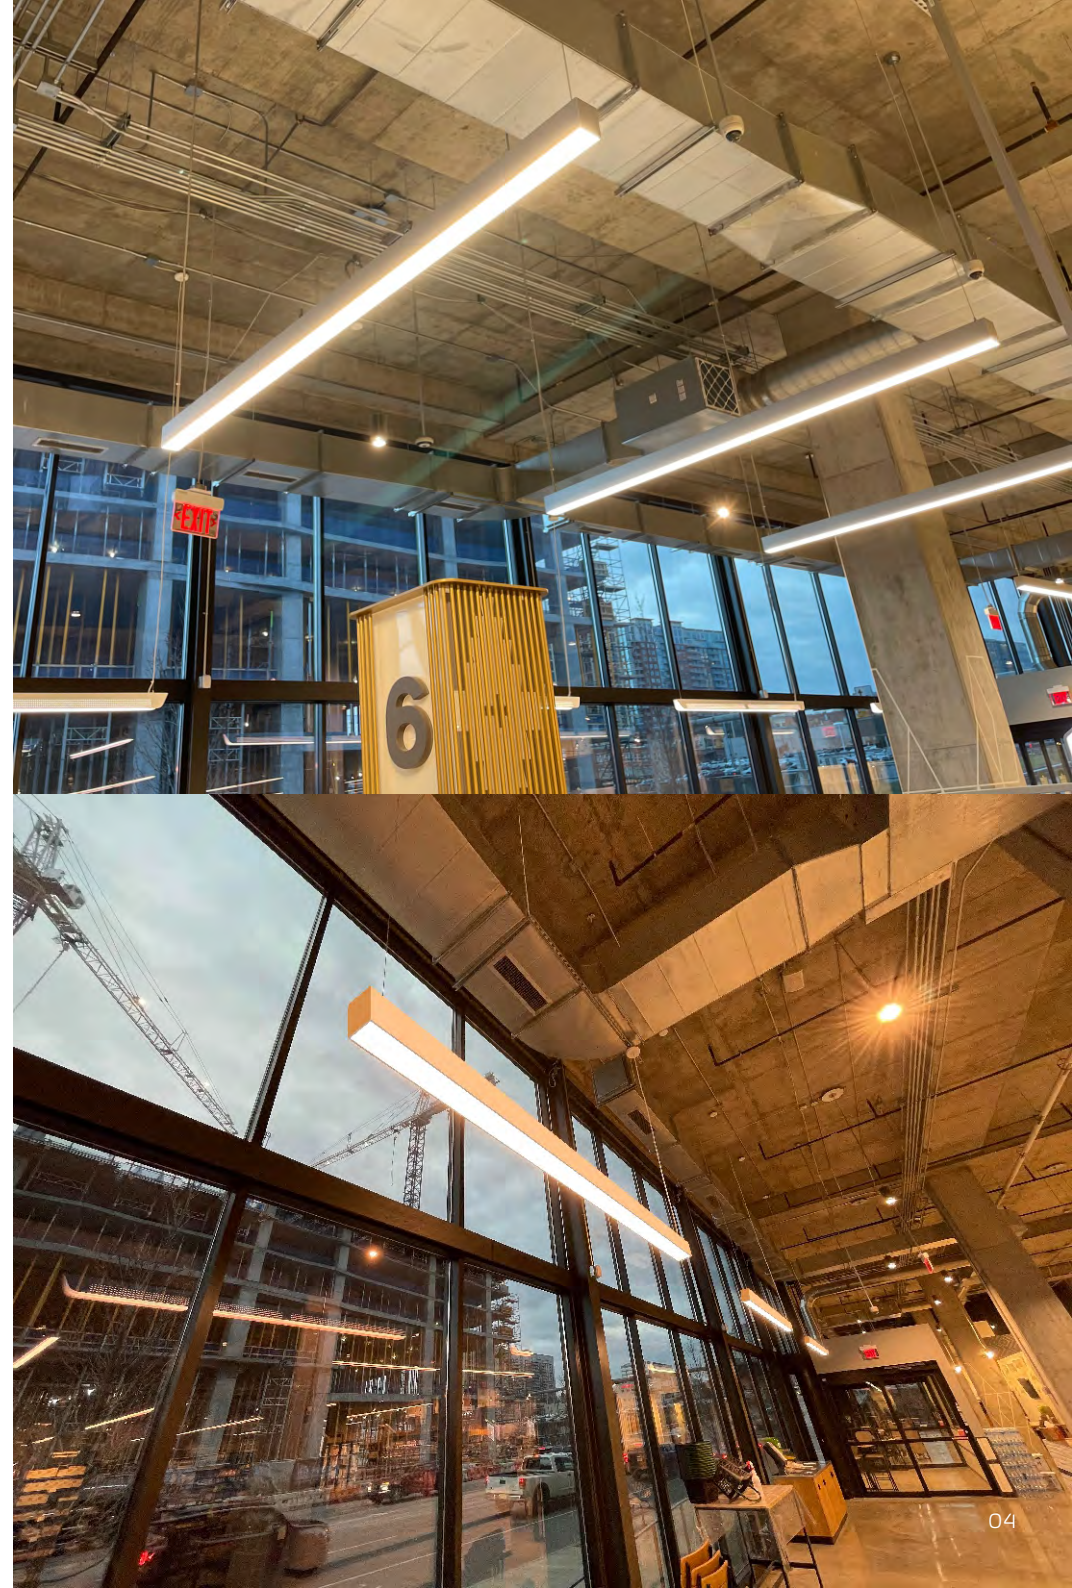

Powerful "7 IN 1" 7 Lighting Distributions

The VERSA series can provide smooth direct or indirect lighting distribution. *
"7 in 1" 7 embedded lighting distributions adjusting by dip switch.

30% Up, 70% Dn

10% Up, 90% Dn

100% Dn

* Smoothly control direct/indirect lighting distributions by a remote 0-10V dimmer.