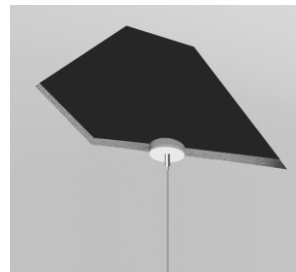

- Available in suspended, recessed*, surface* and wall* mount.
- Individual units, continuous runs or patterns with 90-degree* or 120-degree* joiners.
- Direct/Indirect light may be specified and controlled independently.
- Diffuser*, louver*, micro reflector and deep regressed lens options.
- Lumen output range:
 - Direct up to 1050 lumens per foot
 - Indirect up to 1150 lumens per foot

Surface*

It is the ideal choice for low ceilings and minimal ceiling spaces. Surface mounted luminaires can be used effectively to enhance architectural features.

Wall Mount*

Delivers visually appealing ambient lighting and enhanced design and application flexibility.

Quick Suspended T-grid / Dry Ceiling Compatible

Canopy Style

1.6" Round
(Non Power Feed)

4.5" Round
(Power Feed)

4.5" Round With
Emergency Driver*
(Non Power Feed)

5.8" Round With
Occupancy Sensor*
(Power Feed)