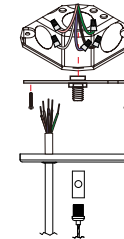

Quick Suspended T-grid / Dry Ceiling Compatible

Canopy Style

1.6" Round
(Non Power Feed)

4.5" Round
(Power Feed)

4.5" Round With
Emergency Driver*
(Non Power Feed)

5.8" Round With
Occupancy Sensor*
(Power Feed)

Dry Ceiling / Off Grid

"Various Hard Ceilings"
(Mount to J-box)

1.6" Square*
(Non Power Feed)

4.5" Square*
(Power Feed)

4.5" Square With
Emergency Driver*
(Non Power Feed)

Drop Ceiling / On Grid*

Suspending the luminaire in the T-grid. Compatible for various T-grid, including 9/16" Flat, 9/16" Slot, 15/16" Flat.