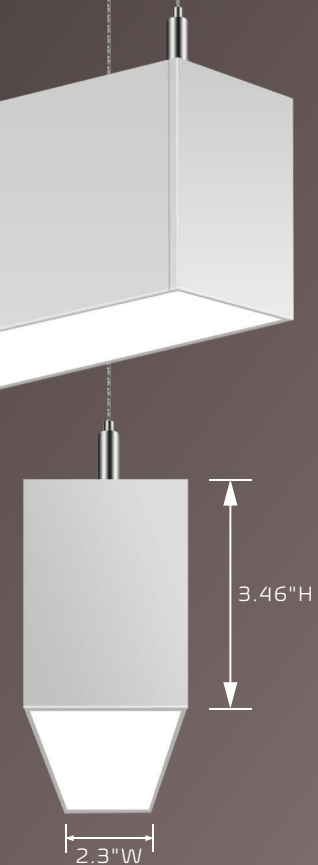

Exquisite Clean lines. Sleek styling

This VERSA 2.3" direct/Indirect solution does it all, in a system with a small scale 2.3" extruded profile that not only provides straight lines but also well-controlled ambient lighting with separate control of direct and indirect lighting. It's an excellent choice for commercial and retail ambient applications

- Available in suspended, recessed*, surface* and wall* mount.
- Individual units, continuous runs or patterns with 90-degree* or 120-degree* joiners.
- Direct/Indirect light may be specified and controlled independently.
- Diffuser*, louver*, micro reflector and deep regressed lens options.
- Lumen output range:
  - Direct up to 1050 lumens per foot
  - Indirect up to 1150 lumens per foot

*Available via Special Order. Call 1-800-624-4488.