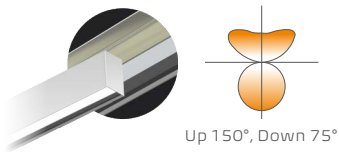

Up 150°, Down 110°

Diffuser*

It allows the light to custom the diffuser lengths, up to 42'.

Up 150°, Down 80°

Louver*

Straight blade louver, allows the light to diffuse for a direct and indirect lighting combination.