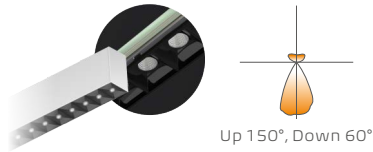

Up 150°, Down 60°

Micro Reflector

Exclusive low glare modular optics, UGR<15.

*Available via Special Order. Call 1-800-624-4488.