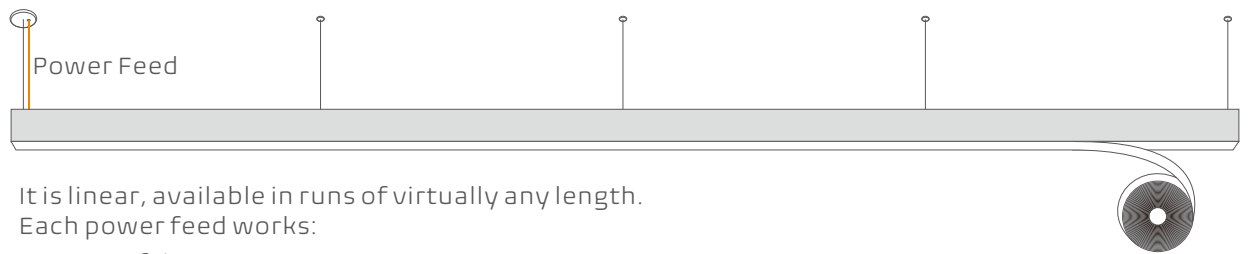

It is linear, available in runs of virtually any length.
Each power feed works:

- Up to 40ft in 120V AC.
- Up to 100ft in 277V AC.

42' Continuous Roll*

*Available via Special Order. Call 1-800-624-4488.