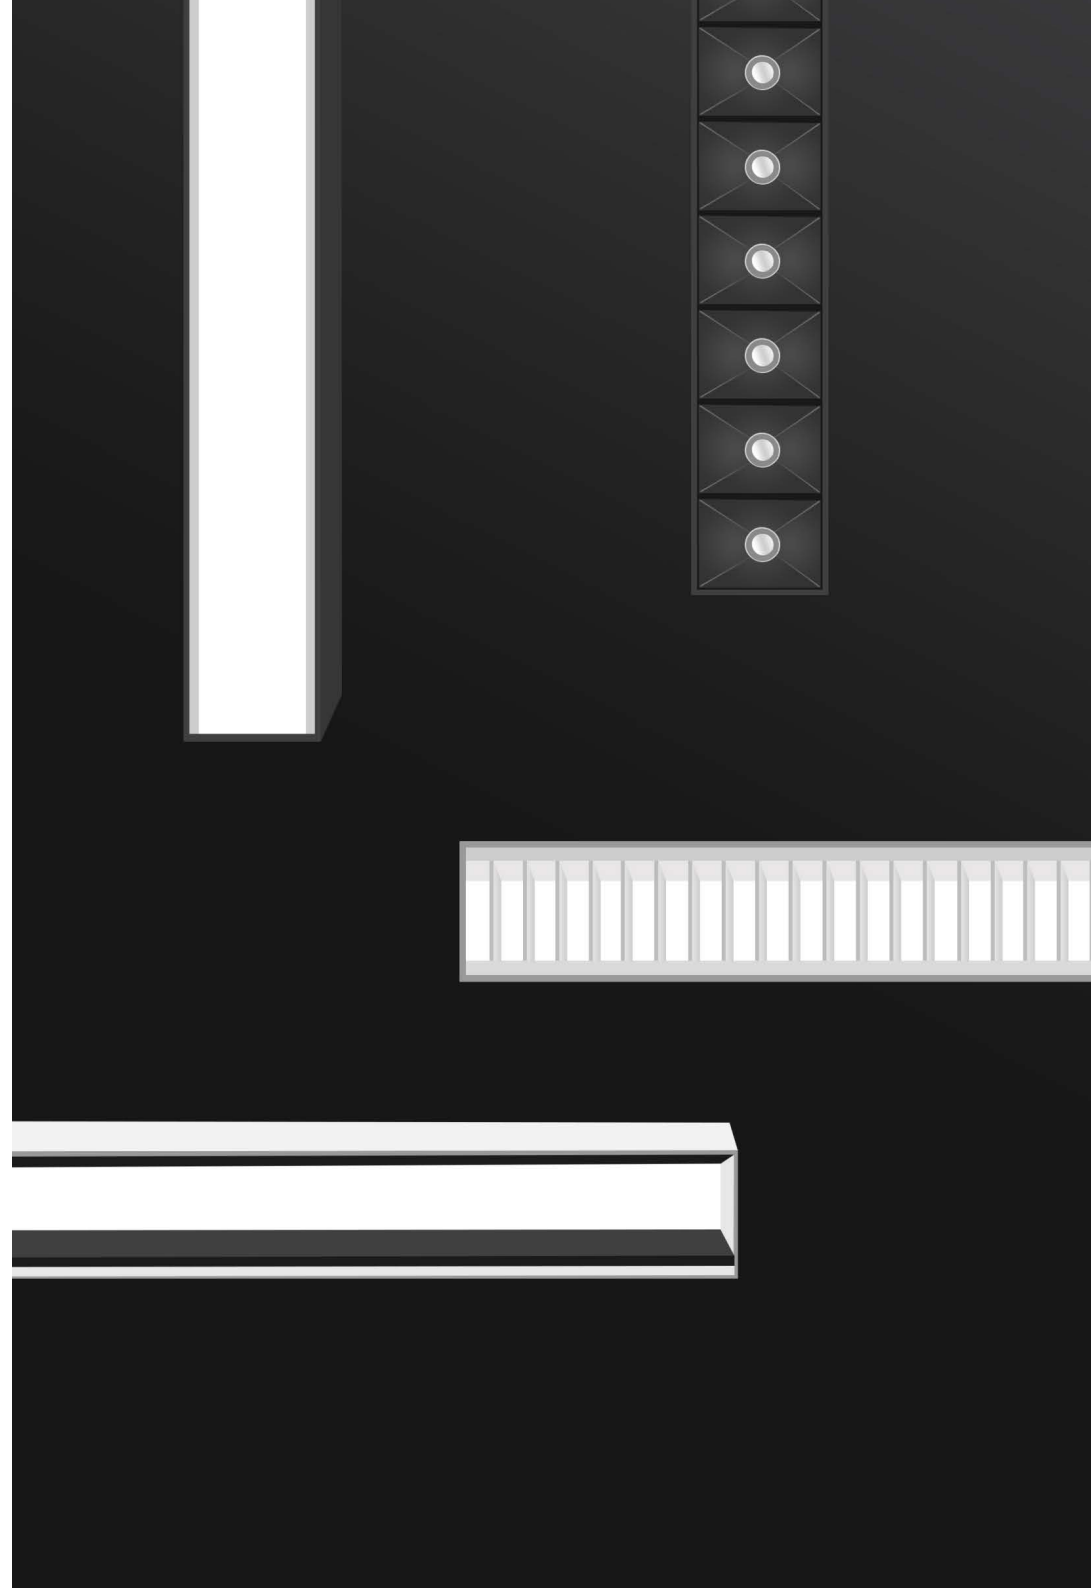

PLT PremiumSpec

VERSA

2.3" Bold Linear

VERSA
SUSPENDED

Exquisite Clean lines. Sleek styling

This VERSA 2.3" direct/Indirect solution does it all, in a system with a small scale 2.3" extruded profile that not only provides straight lines but also well-controlled ambient lighting with separate control of direct and indirect lighting. It's an excellent choice for commercial and retail ambient applications

- Available in suspended, recessed*, surface* and wall* mount.
- Individual units, continuous runs or patterns with 90-degree* or 120-degree* joiners.
- Direct/Indirect light may be specified and controlled independently.
- Diffuser*, louver*, micro reflector and deep regressed lens options.
- Lumen output range:
 - Direct up to 1050 lumens per foot
 - Indirect up to 1150 lumens per foot

Up 150°, Down 110°

Diffuser*

It allows the light to custom the diffuser lengths, up to 42'.

Up 150°, Down 80°

Louver*

Straight blade louver, allows the light to diffuse for a direct and indirect lighting combination.

Powerful "7 IN 1" 7 Lighting Distributions

The VERSA series can provide smooth direct or indirect lighting distribution. *
"7 in 1" 7 embedded lighting distributions adjusting by dip switch.

100% UP

90% Up, 10% Dn