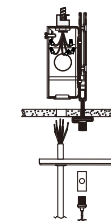

9/16" Flat Ceiling

9/16" Slot Ceiling

15/16" Flat Ceiling

15/16" Slot Ceiling

*Available via Special Order. Call 1-800-624-4488.

1000Bulbs.com
PLT PremiumSpec

www.1000bulbs.com
1-800-624-4488