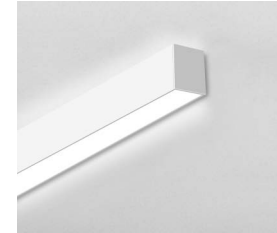

360° Bridge Bracket System - Z Joiner*

Virtually limitless design possibilities

It allows for maximum flexibility for continuous runs whether straight or with turns at any horizontal angle, in single or multiple planes, which enables a wide range of lighting pattern configurations.

*Available via Special Order. Call 1-800-624-4488.

Unparalleled Versatility

Various Mounting Options
Come Unlimited Lighting Design

Various Mounting Options

Suspended

Best suited to spaces with generous ceiling heights. Light up the space to improve comfort with the indirect lighting option and various canopies.

Surface*

It is the ideal choice for low ceilings and minimal ceiling spaces. Surface mounted luminaires can be used effectively to enhance architectural features.

Wall Mount*

Delivers visually appealing ambient lighting and enhanced design and application flexibility.