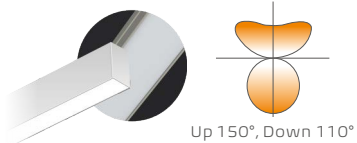

PLT PremiumSpec

VERSA

2.3" Bold Linear

VERSA
SUSPENDED

Exquisite Clean lines. Sleek styling

This VERSA 2.3" direct/Indirect solution does it all, in a system with a small scale 2.3" extruded profile that not only provides straight lines but also well-controlled ambient lighting with separate control of direct and indirect lighting. It's an excellent choice for commercial and retail ambient applications

- Available in suspended, recessed*, surface* and wall* mount.
- Individual units, continuous runs or patterns with 90-degree* or 120-degree* joiners.
- Direct/Indirect light may be specified and controlled independently.
- Diffuser*, louver*, micro reflector and deep regressed lens options.
- Lumen output range:
 - Direct up to 1050 lumens per foot
 - Indirect up to 1150 lumens per foot

Up 150°, Down 110°

Diffuser*

It allows the light to custom the diffuser lengths, up to 42'.

Up 150°, Down 80°

Louver*

Straight blade louver, allows the light to diffuse for a direct and indirect lighting combination.