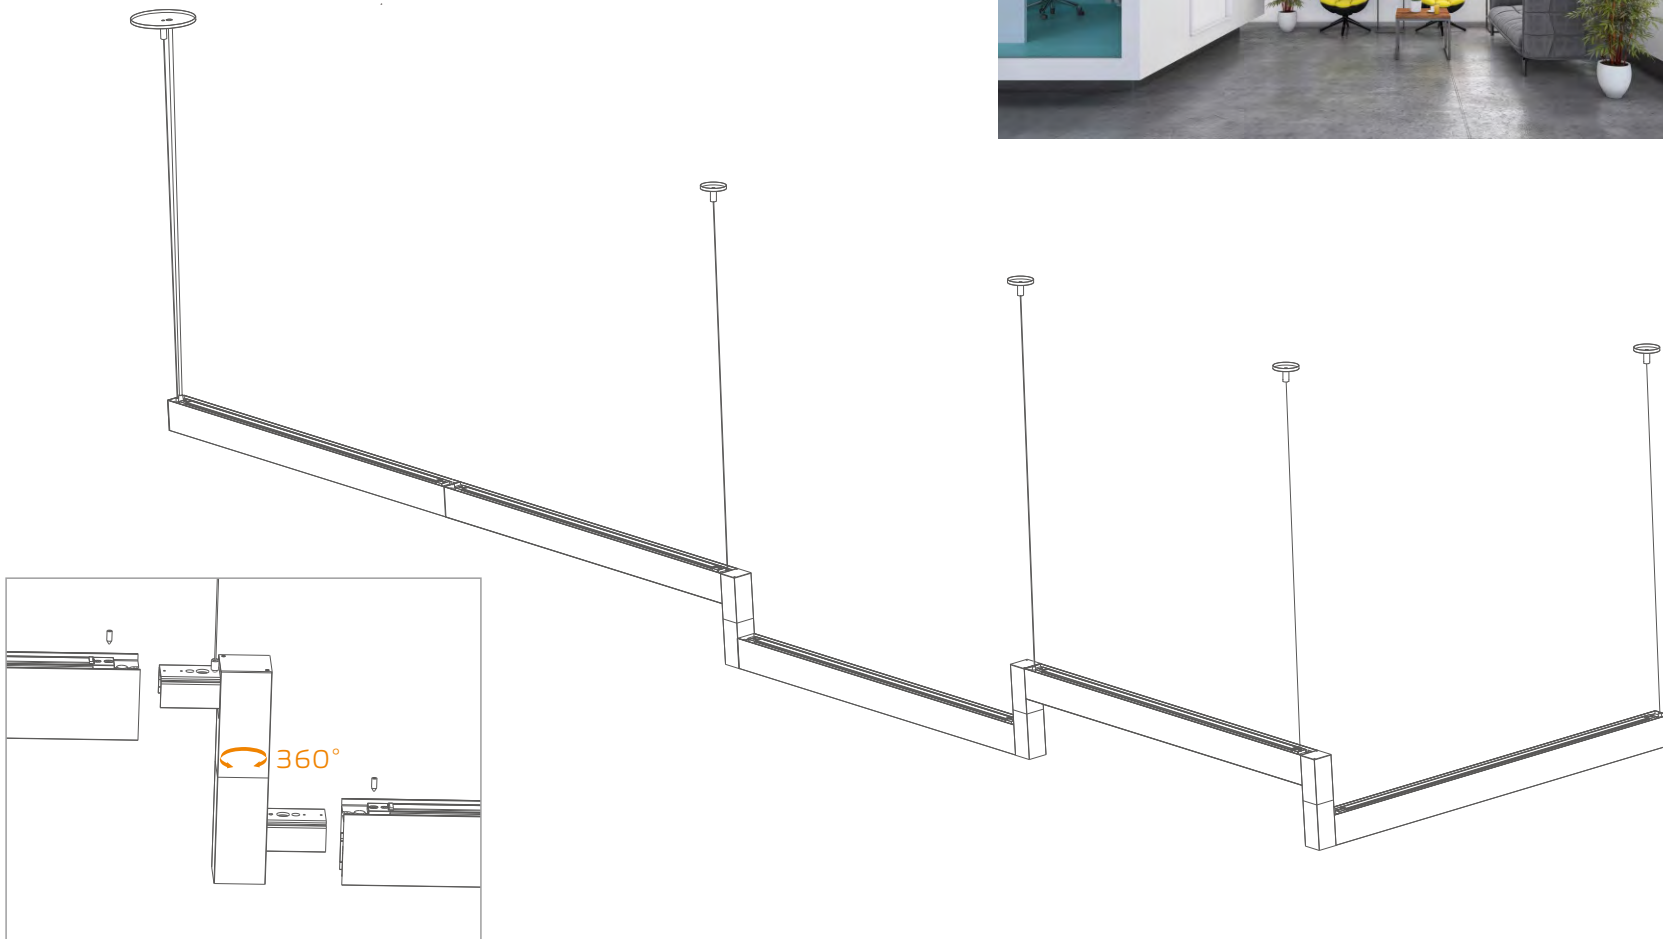

360° Bridge Bracket System - Z Joiner*

Virtually limitless design possibilities

It allows for maximum flexibility for continuous runs whether straight or with turns at any horizontal angle, in single or multiple planes, which enables a wide range of lighting pattern configurations.

*Available via Special Order. Call 1-800-624-4488.