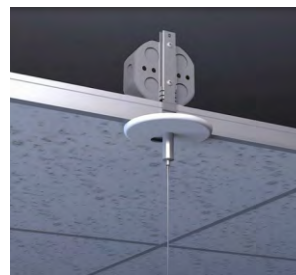

Dry Ceiling / Off Grid

"Various Hard Ceilings"
(Mount to J-box)

1.6" Square*
(Non Power Feed)

4.5" Square*
(Power Feed)

4.5" Square With
Emergency Driver*
(Non Power Feed)

Drop Ceiling / On Grid*

Suspending the luminaire in the T-grid. Compatible for various T-grid, including 9/16" Flat, 9/16" Slot, 15/16" Flat.