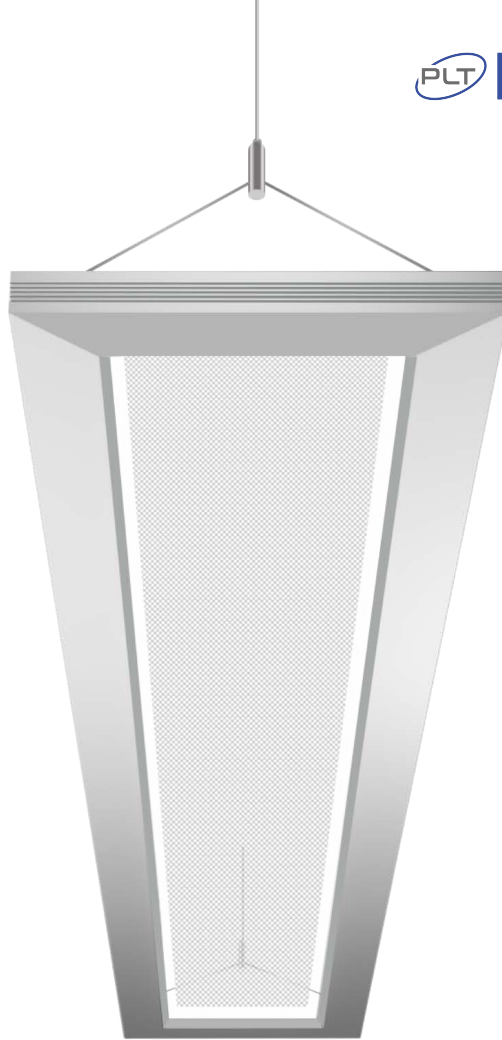

UP/DOWN

ARCHITECTURAL LED LINEAR FIXTURE

Minimalist Design, combines brilliant aesthetics with space-filling light.

Maximized Performance

Both ambient and directional, it guides light up for general illumination as well as aiming it precisely down for specific functionally. It is perfect for applications that include conference rooms, open offices, retail settings, anywhere you want to make a statement.

Distinctive
Flexible
Practical
Simple

Minimalist Design, combines brilliant aesthetics with space-filling light.

It creates an exceptionally thin profile that appears to float across your ceiling landscape. When turned on, it produces a perfectly even glow, and while off, it is nearly transparent with LEDs hidden inside the frame.

Transparent Optics

Timeless transparent edge-lit linear has been designed to efficiently deliver and control light for direct-indirect and direct pendant lighting applications where visual comfort and low energy consumption are the primary requirements.

PLT-90279 - 40W, 3000/3500/4000K, 4'

PLT-90280 - 80W, 3000/3500/4000K, 8'

Innovative Joining Design

It's highly engineered luminaire joining design allows for simple and intuitive assembly in the field without tools. Its junction plate ensures that luminaire rows snap into a laser straight line.