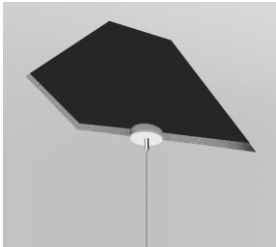

UP/DOWN

ARCHITECTURAL LED LINEAR FIXTURE

Minimalist Design, combines brilliant aesthetics with space-filling light.

Maximized Performance

Both ambient and directional, it guides light up for general illumination as well as aiming it precisely down for specific functionally. It is perfect for applications that include conference rooms, open offices, retail settings, anywhere you want to make a statement.

Distinctive
Flexible
Practical
Simple

Minimalist Design, combines brilliant aesthetics with space-filling light.

It creates an exceptionally thin profile that appears to float across your ceiling landscape. When turned on, it produces a perfectly even glow, and while off, it is nearly transparent with LEDs hidden inside the frame.

Transparent Optics

Timeless transparent edge-lit linear has been designed to efficiently deliver and control light for direct-indirect and direct pendant lighting applications where visual comfort and low energy consumption are the primary requirements.

4' Connect 9 pcs together in 120V AC and 20 pcs in 277V AC

8' Connect 4 pcs together in 120V AC and 10 pcs in 277V AC

Application Flexibility

T-grid Or Dry Ceiling Compatible

Canopy Style

Dry Ceiling / Off Grid
 "Various Hard Ceilings"
 (Mount to J-box)