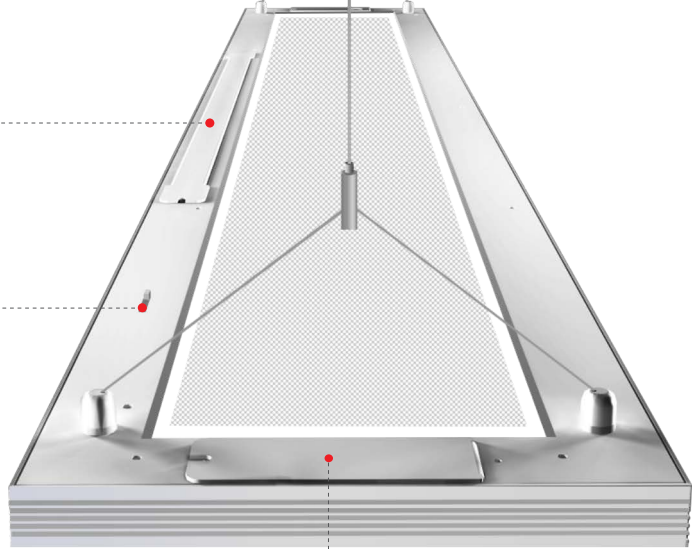

Built-in Driver

All drivers are built-in, and can be replaced easily, which is more convenient to fix and maintain.

CCT Adjustable- Puts flexibility at your fingertips

It is truly a modern luminaire that provides flexibility in how a space is illuminated, featuring independently-adjustable CCT by using dip switch, creating your optimal lighting experience.

- Adjustable CCT from 3000K, 3500K and 4000K
- Designed for all projects
- Lower your stock risk

Continuous Runs Create Linear Lighting Atmosphere

One power can feed multiple lamps to minimize installation time and save labor cost. Runs of luminaires that are up to 40ft in 120VAC.

PLT-90279 - 40W, 3000/3500/4000K, 4'

PLT-90280 - 80W, 3000/3500/4000K, 8'