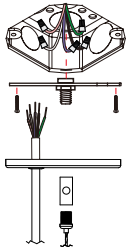

PLT-90279 - 40W, 3000/3500/4000K, 4'

PLT-90280 - 80W, 3000/3500/4000K, 8'

Innovative Joining Design

It's highly engineered luminaire joining design allows for simple and intuitive assembly in the field without tools. Its junction plate ensures that luminaire rows snap into a laser straight line.

4' Connect 9 pcs together in 120V AC and 20 pcs in 277V AC

8' Connect 4 pcs together in 120V AC and 10 pcs in 277V AC

Application Flexibility

T-grid Or Dry Ceiling Compatible

Canopy Style

Dry Ceiling / Off Grid
 "Various Hard Ceilings"
 (Mount to J-box)