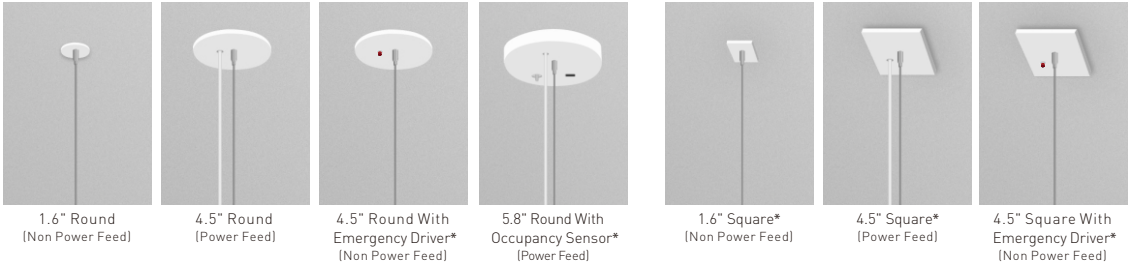

Distinctive
Flexible
Practical
Simple

Minimalist Design, combines brilliant aesthetics with space-filling light.

It creates an exceptionally thin profile that appears to float across your ceiling landscape. When turned on, it produces a perfectly even glow, and while off, it is nearly transparent with LEDs hidden inside the frame.

PLT-90279 - 40W, 3000/3500/4000K, 4'

PLT-90280 - 80W, 3000/3500/4000K, 8'

Innovative Joining Design

It's highly engineered luminaire joining design allows for simple and intuitive assembly in the field without tools. Its junction plate ensures that luminaire rows snap into a laser straight line.

4' Connect 9 pcs together in 120V AC and 20 pcs in 277V AC

8' Connect 4 pcs together in 120V AC and 10 pcs in 277V AC

Application Flexibility

T-grid Or Dry Ceiling Compatible

Canopy Style

Dry Ceiling / Off Grid
 "Various Hard Ceilings"
 (Mount to J-box)

Drop Ceiling / On Grid*
 Suspending the luminaire in the T-grid. Compatible for various T-grid, including 9/16" Flat, 9/16" Slot, 15/16" Flat.

*Available via Special Order. Please call 1-800-624-4488.

American's architectural and commercial LED Lighting Enthusiast