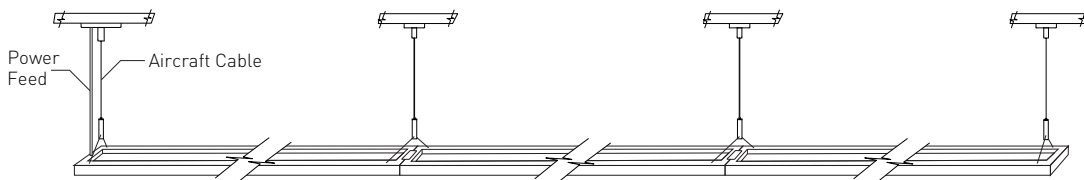

PLT-90279 - 40W, 3000/3500/4000K, 4'

PLT-90280 - 80W, 3000/3500/4000K, 8'

Innovative Joining Design

It's highly engineered luminaire joining design allows for simple and intuitive assembly in the field without tools. Its junction plate ensures that luminaire rows snap into a laser straight line.