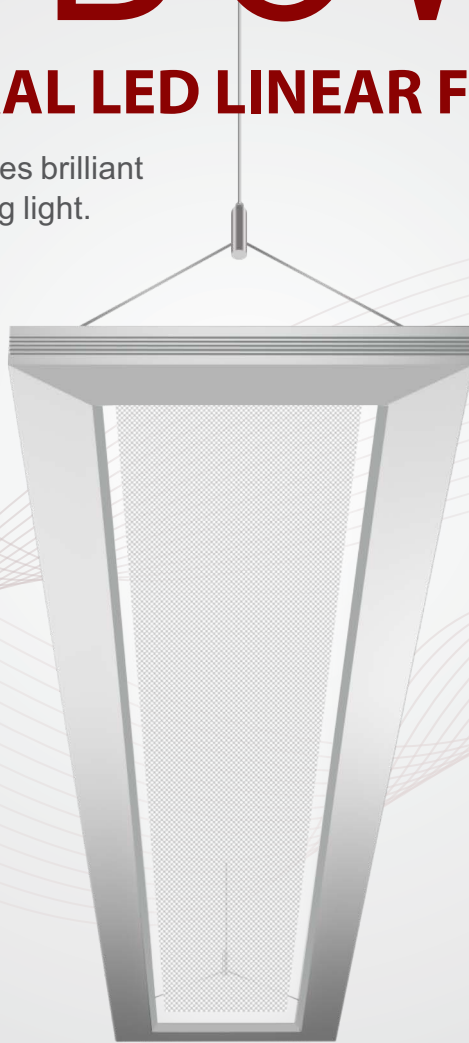

UP/DOWN

ARCHITECTURAL LED LINEAR FIXTURE

Minimalist Design, combines brilliant aesthetics with space-filling light.

Maximized Performance

Both ambient and directional, it guides light up for general illumination as well as aiming it precisely down for specific functionally. It is perfect for applications that include conference rooms, open offices, retail settings, anywhere you want to make a statement.

Distinctive
Flexible
Practical
Simple

Minimalist Design, combines brilliant aesthetics with space-filling light.

It creates an exceptionally thin profile that appears to float across your ceiling landscape. When turned on, it produces a perfectly even glow, and while off, it is nearly transparent with LEDs hidden inside the frame.

Transparent Optics

Timeless transparent edge-lit linear has been designed to efficiently deliver and control light for direct-indirect and direct pendant lighting applications where visual comfort and low energy consumption are the primary requirements.

AVERAGE BEAM ANGLE(50%): 319.7°

Up/Down Linear

It is a modern expression of lighting technology contained within a sleek and elegant for ideally suited for general illumination.

Project in Automotive Dealer Office
in California, USA