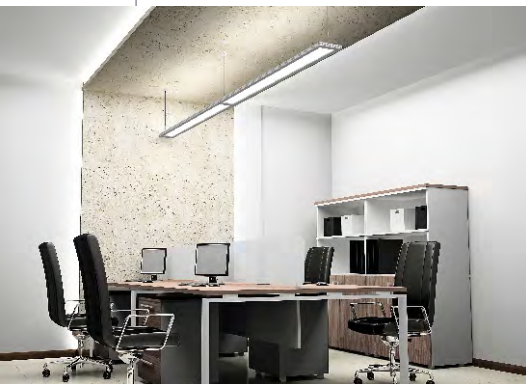

UP/DOWN

ARCHITECTURAL LED LINEAR FIXTURE

Minimalist Design, combines brilliant aesthetics with space-filling light.

Maximized Performance

Both ambient and directional, it guides light up for general illumination as well as aiming it precisely down for specific functionally. It is perfect for applications that include conference rooms, open offices, retail settings, anywhere you want to make a statement.

Distinctive
Flexible
Practical
Simple

Minimalist Design, combines brilliant aesthetics with space-filling light.

It creates an exceptionally thin profile that appears to float across your ceiling landscape. When turned on, it produces a perfectly even glow, and while off, it is nearly transparent with LEDs hidden inside the frame.

Transparent Optics

Timeless transparent edge-lit linear has been designed to efficiently deliver and control light for direct-indirect and direct pendant lighting applications where visual comfort and low energy consumption are the primary requirements.

AVERAGE BEAM ANGLE(50%): 319.7°

Up/Down Linear

It is a modern expression of lighting technology contained within a sleek and elegant for ideally suited for general illumination.

Project in Automotive Dealer Office
in California, USA