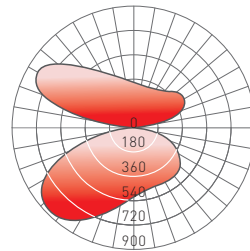

AVERAGE BEAM ANGLE(50%): 319.7°

Up/Down Linear

It is a modern expression of lighting technology contained within a sleek and elegant for ideally suited for general illumination.

Project in Automotive Dealer Office
in California, USA