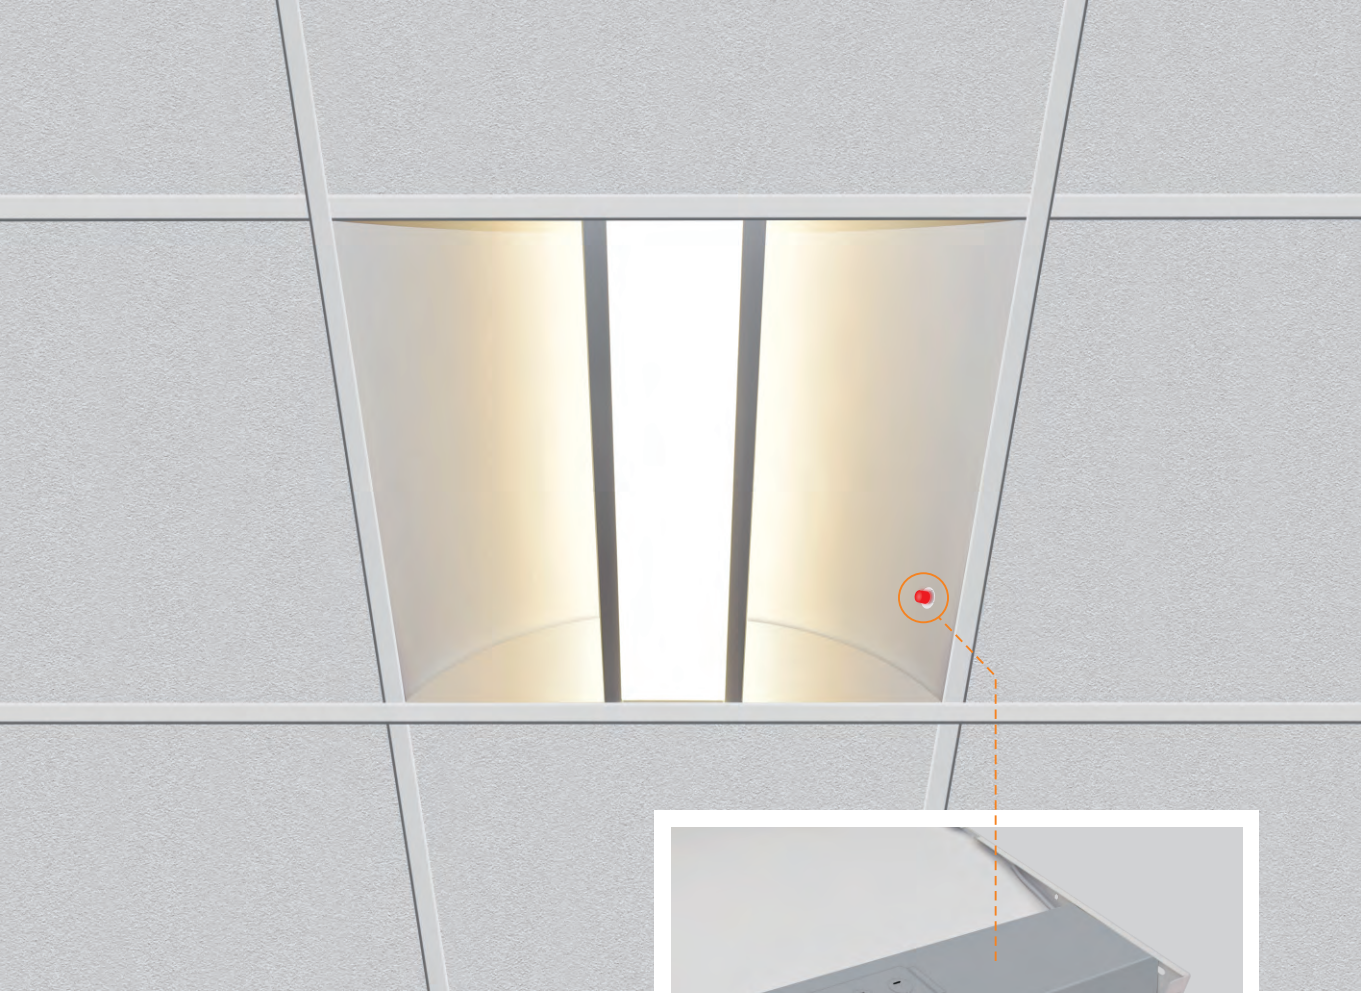

Emergency Option*

Up to 120 minutes in event of power failure.

*Available via Special Order. Call
1-800-624-4488.