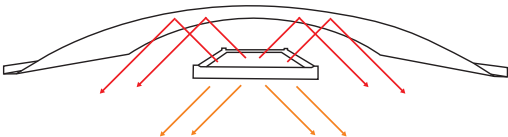

The Magic Of Floating Transparent Optics

The unique design show a nearly transparent luminaire when off and excellent uniformity and efficiency when on. When the fixture is off, the center light engine becomes transparent, and missing into the ceiling that bringing a cleaner architectural environment.

Direct & Indirect Light, Optimal Performance

Unique design with floating light engine spans the light across the bottom of the luminaries precisely controlled optimal direct indirect light distributions between the direct down to the work surface and indirect ambient.