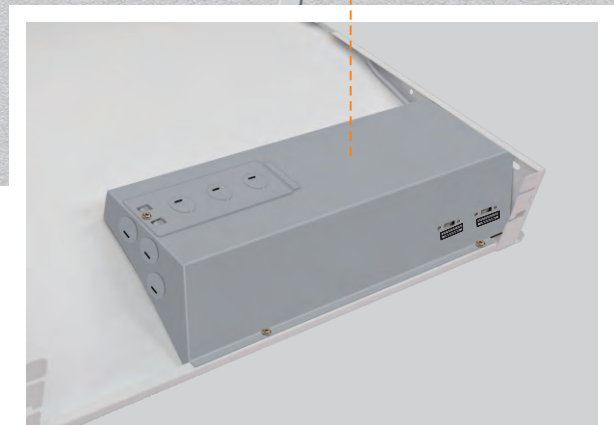

Emergency Option*

Up to 120 minutes in event of power failure.

*Available via Special Order. Call
1-800-624-4488.