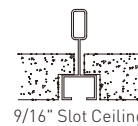

9/16" Flat Ceiling

15/16" Flat Ceiling

9/16" Slot Ceiling