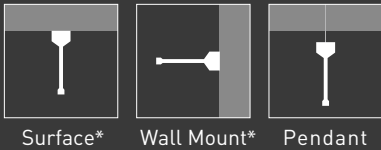

Meet the family

Mounting Options

Surface* Wall Mount* Pendant