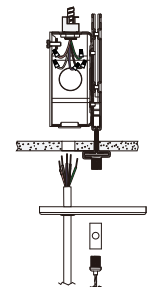

4.5" Square With *
Emergency Driver
(Non Power Feed)

Dry Ceiling / Off Grid

"Various Hard Ceilings"
(Mount to J-box)

Drop Ceiling / On Grid*

Suspending the luminaire in the T-grid. Compatible for various T-grid, including 9/16" Flat, 9/16" Slot, 15/16" Flat.

9/16" Flat Ceiling

9/16" Slot Ceiling

15/16" Flat Ceiling

15/16" Slot Ceiling

*Available via Special Order. Call 1-800-624-4488

908

Surface Mount*

It is attractive and easy to install with simple screws or threaded studs which pass through the housing to fasten the luminaire in place. Ideal for locations with low ceilings or where fire ratings prevent recessed luminaires.

**Requires PLT-90331 for surface mounting.*

Wall Mount*

It is available in a surface reverted design, with a sleek low-profile sensibility optimal for architectural lighting applications without any wall mount bracket, allows for easy installation, ideal for corridors, stairwells, and more.