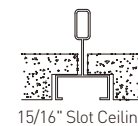

Sleek Profile

1.59" Wide ■ 5.33" Height ■ 23.64"/35.43"/47.24" Lengths

PENDANT

Drop Or Dry Ceiling Compatible

Our linear fixture delivers precise, textural, and comfortable linear lighting for a variety of applications, compatible for drop ceiling and dry ceiling.

Canopy Style

1.6" Round
(Non Power Feed)

4.5" Round
(Power Feed)

4.5" Round With
Emergency Driver*
(Non Power Feed)

5.8" Round With
Occupancy Sensor*
(Power Feed)

1.6" Square*
(Non Power Feed)

4.5" Square*
(Power Feed)

4.5" Square With *
Emergency Driver
(Non Power Feed)

Dry Ceiling / Off Grid

"Various Hard Ceilings"
(Mount to J-box)

Drop Ceiling / On Grid*

Suspending the luminaire in the T-grid. Compatible for various T-grid, including 9/16" Flat, 9/16" Slot, 15/16" Flat.

9/16" Flat Ceiling

9/16" Slot Ceiling

15/16" Flat Ceiling

15/16" Slot Ceiling

*Available via Special Order. Call 1-800-624-4488

908

Surface Mount*

It is attractive and easy to install with simple screws or threaded studs which pass through the housing to fasten the luminaire in place. Ideal for locations with low ceilings or where fire ratings prevent recessed luminaires.