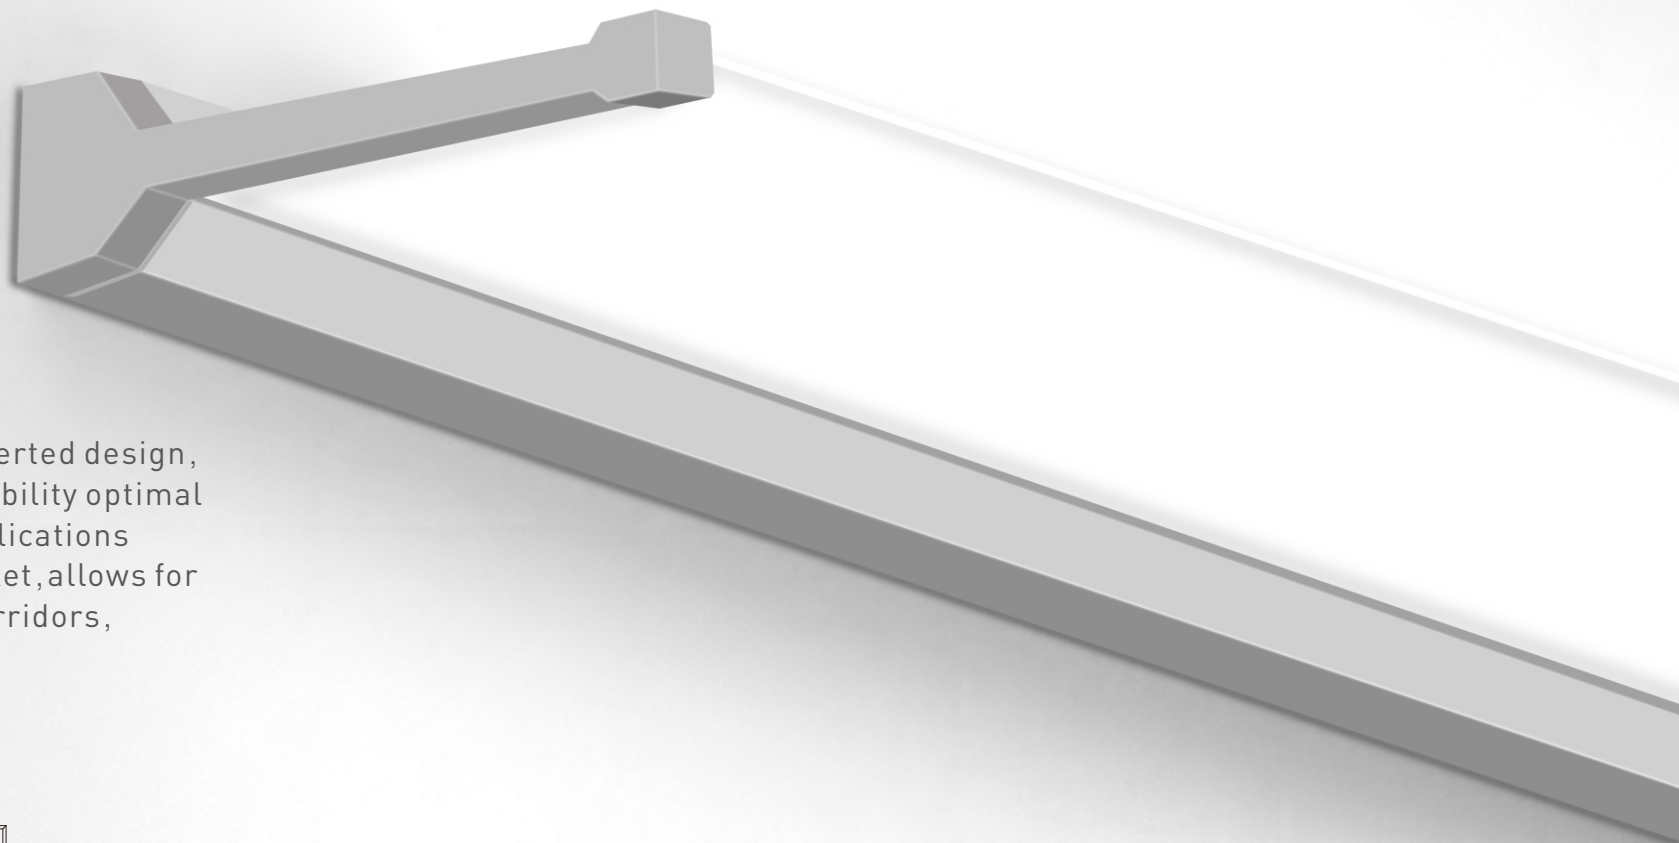

9/16" Flat Ceiling

9/16" Slot Ceiling

15/16" Flat Ceiling

15/16" Slot Ceiling

*Available via Special Order. Call 1-800-624-4488

908

Surface Mount*

It is attractive and easy to install with simple screws or threaded studs which pass through the housing to fasten the luminaire in place. Ideal for locations with low ceilings or where fire ratings prevent recessed luminaires.

**Requires PLT-90331 for surface mounting.*

Wall Mount*

It is available in a surface reverted design, with a sleek low-profile sensibility optimal for architectural lighting applications without any wall mount bracket, allows for easy installation, ideal for corridors, stairwells, and more.