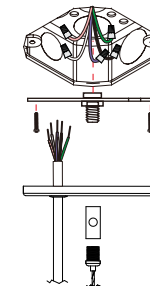

Sleek Profile

1.59" Wide ■ 5.33" Height ■ 23.64"/35.43"/47.24" Lengths

PENDANT

Drop Or Dry Ceiling Compatible

Our linear fixture delivers precise, textural, and comfortable linear lighting for a variety of applications, compatible for drop ceiling and dry ceiling.

Canopy Style

1.6" Round
(Non Power Feed)

4.5" Round
(Power Feed)

4.5" Round With
Emergency Driver*
(Non Power Feed)

5.8" Round With
Occupancy Sensor*
(Power Feed)

1.6" Square*
(Non Power Feed)

4.5" Square*
(Power Feed)

4.5" Square With *
Emergency Driver
(Non Power Feed)

Dry Ceiling / Off Grid

"Various Hard Ceilings"
(Mount to J-box)

Drop Ceiling / On Grid*

Suspending the luminaire in the T-grid. Compatible for various T-grid, including 9/16" Flat, 9/16" Slot, 15/16" Flat.