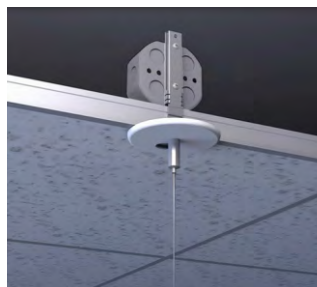

Drop Ceiling / On Grid*

Suspending the luminaire in the T-grid. Compatible for various T-grid, including 9/16" Flat, 9/16" Slot, 15/16" Flat.

9/16" Flat Ceiling