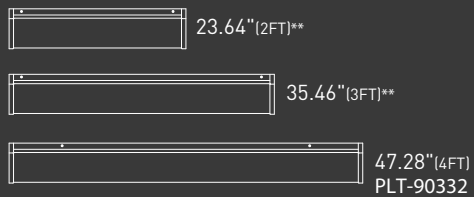

Meet the family

Mounting Options

Function

Input Voltage

110-277V AC
110-347V AC**

CRI

90+

Length

Optics

Ultra-thin semi-transparent vertical optics, enveloped in a signature sloping silhouette where the frame meets the optics.

Finish Options

- White
- Custom Finish**

*Requires PLT-90331 for surface or wall mounting.

**Available via Special Order. Call 1-800-624-4488.