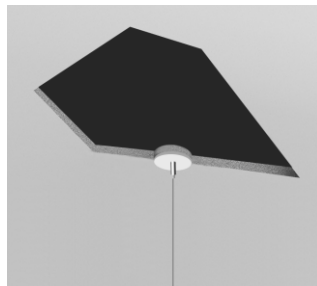

It enables designers to mount the luminaire on walls and ceilings to enhance architectural styling or add a unique flair to the interior design of a space.

With three options built in-house, this fixture makes it easy to get the light where you need it with offering new opportunities to capture the beauty and benefits of true lighting.

Sleek Profile

1.59" Wide ■ 5.33" Height ■ 23.64"/35.43"/47.24" Lengths

PENDANT

Drop Or Dry Ceiling Compatible

Our linear fixture delivers precise, textural, and comfortable linear lighting for a variety of applications, compatible for drop ceiling and dry ceiling.

Canopy Style

1.6" Round
(Non Power Feed)

4.5" Round
(Power Feed)

4.5" Round With
Emergency Driver*
(Non Power Feed)

5.8" Round With
Occupancy Sensor*
(Power Feed)

1.6" Square*
(Non Power Feed)

4.5" Square*
(Power Feed)

4.5" Square With *
Emergency Driver
(Non Power Feed)

Dry Ceiling / Off Grid

"Various Hard Ceilings"
(Mount to J-box)

Drop Ceiling / On Grid*

Suspending the luminaire in the T-grid. Compatible for various T-grid, including 9/16" Flat, 9/16" Slot, 15/16" Flat.