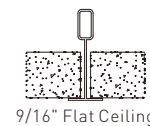

Sleek Profile

1.59" Wide ■ 5.33" Height ■ 23.64"/35.43"/47.24" Lengths

PENDANT

Drop Or Dry Ceiling Compatible

Our linear fixture delivers precise, textural, and comfortable linear lighting for a variety of applications, compatible for drop ceiling and dry ceiling.

Canopy Style

1.6" Round
(Non Power Feed)

4.5" Round
(Power Feed)

4.5" Round With
Emergency Driver*
(Non Power Feed)

5.8" Round With
Occupancy Sensor*
(Power Feed)

1.6" Square*
(Non Power Feed)

4.5" Square*
(Power Feed)

4.5" Square With *
Emergency Driver
(Non Power Feed)

Dry Ceiling / Off Grid

"Various Hard Ceilings"
(Mount to J-box)

Drop Ceiling / On Grid*

Suspending the luminaire in the T-grid. Compatible for various T-grid, including 9/16" Flat, 9/16" Slot, 15/16" Flat.