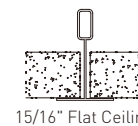

9/16" Slot Ceiling

15/16" Slot Ceiling

15/16" Flat Ceiling