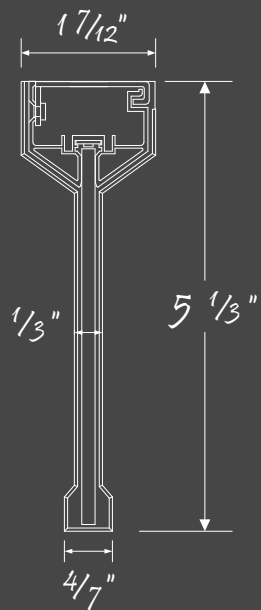

Unique Design

The eye-catching sloping silhouette end cap adds an elegant finishing touch.