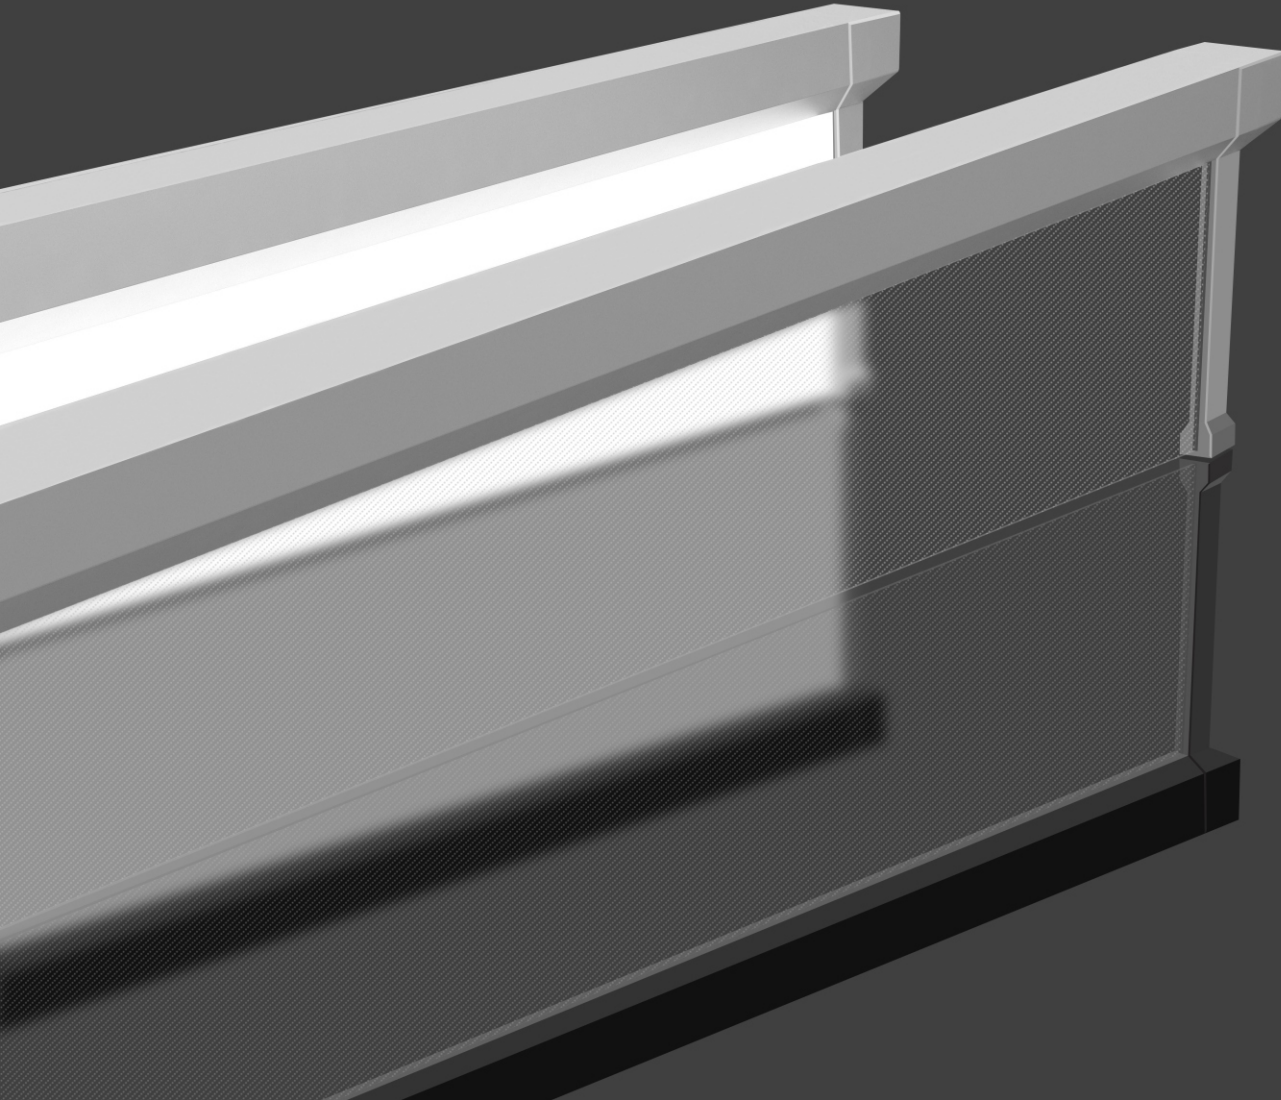

Aesthetic

Ultra-thin semi-transparent optics, like floating in the air

Mini Internal LED Driver
CCT & Wattage Adjustable By Dip Switch

The Perfect Light For All Purposes

90+ Color Rendering Index

1300 lumen/foot

*Available via Special Order. Call 1-800-624-4488

Unique Design

The eye-catching sloping silhouette end cap adds an elegant finishing touch.

A Step Forward In Ambient Interior Illumination

The sleek profile is designed to blend into clean, minimalist architectural spaces featuring simple yet powerful lines.

It enables designers to mount the luminaire on walls and ceilings to enhance architectural styling or add a unique flair to the interior design of a space.

With three options built in-house, this fixture makes it easy to get the light where you need it with offering new opportunities to capture the beauty and benefits of true lighting.

Sleek Profile

1.59" Wide ■ 5.33" Height ■ 23.64"/35.43"/47.24" Lengths

PENDANT

Drop Or Dry Ceiling Compatible

Our linear fixture delivers precise, textural, and comfortable linear lighting for a variety of applications, compatible for drop ceiling and dry ceiling.