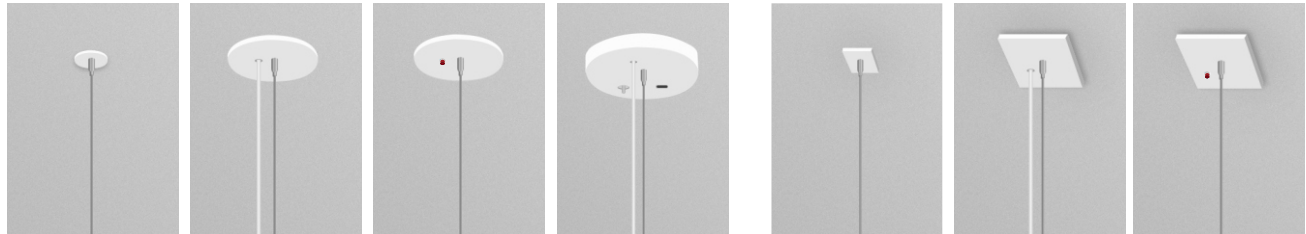

It enables designers to mount the luminaire on walls and ceilings to enhance architectural styling or add a unique flair to the interior design of a space.

With three options built in-house, this fixture makes it easy to get the light where you need it with offering new opportunities to capture the beauty and benefits of true lighting.

Sleek Profile

1.59" Wide ■ 5.33" Height ■ 23.64"/35.43"/47.24" Lengths

PENDANT

Drop Or Dry Ceiling Compatible

Our linear fixture delivers precise, textural, and comfortable linear lighting for a variety of applications, compatible for drop ceiling and dry ceiling.

Canopy Style

1.6" Round
(Non Power Feed)

4.5" Round
(Power Feed)

4.5" Round With
Emergency Driver*
(Non Power Feed)

5.8" Round With
Occupancy Sensor*
(Power Feed)

1.6" Square*
(Non Power Feed)

4.5" Square*
(Power Feed)

**Requires PLT-90331 for surface mounting.*

Wall Mount*

It is available in a surface reverted design, with a sleek low-profile sensibility optimal for architectural lighting applications without any wall mount bracket, allows for easy installation, ideal for corridors, stairwells, and more.