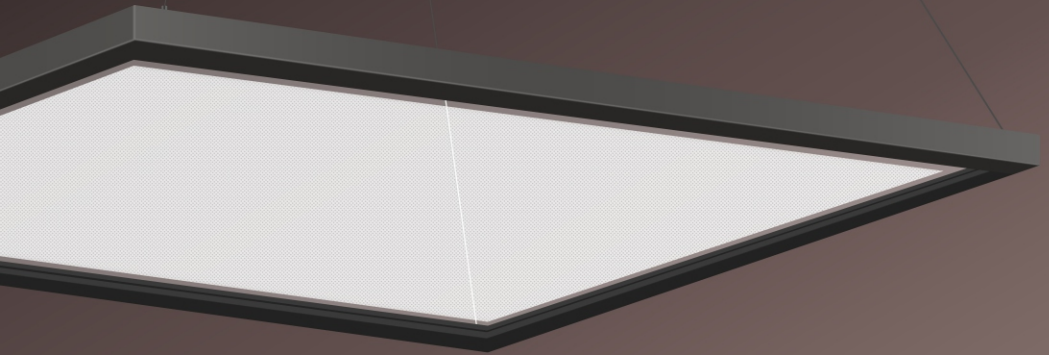

PremiumSpec NOVA

UP/DOWN ARCHITECTURAL LED PENDANT

With uncompromising style and the look of clean, elegance, NOVA opens a world of creative potential.

55% downlighting and 45% uplighting distribution, making the light floating in mid-air.

NOVA UP/DOWN 24\"/>

It is an aesthetic, stylish architectural solution which creates stunning forms only 1.5\"/>

Specifications

- Semi-transparent optics
- CCT adjustable 3000K/ 3500K/ 4000K
- Wattage selectable 100lm/w,
- 55% downlight and 45% uplight distribution
- External driver with 0-10V dim, dim to 1%
- Dry ceiling and drop ceiling compatible

Multiple Application Solutions

We strive to challenge the highest visual comfort standard by offering ultra-thin semi-transparent optical light guide plate with delicate laser dot. With its innovative design and mounting flexibility, UDS could easily result in the broadest number of applications ever offered by a single luminaire.

Dry Ceiling / Off Grid

Drop Ceiling / On Grid

Suspending the luminaire in the T-grid. Compatible for various T-grid, including 9/16" Flat, 9/16" Slot, 15/16" Flat.

*Please see the installation instruction for more details.