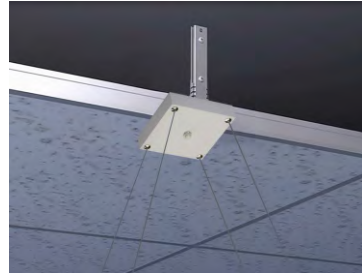

PremiumSpec NOVA

UP/DOWN ARCHITECTURAL LED PENDANT

With uncompromising style and the look of clean, elegance, NOVA opens a world of creative potential.

55% downlighting and 45% uplighting distribution, making the light floating in mid-air.

NOVA UP/DOWN 24\"/>

It is an aesthetic, stylish architectural solution which creates stunning forms only 1.5\"/>

Specifications

- Semi-transparent optics
- CCT adjustable 3000K/ 3500K/ 4000K
- Wattage selectable 100lm/w,
- 55% downlight and 45% uplight distribution
- External driver with 0-10V dim, dim to 1%
- Dry ceiling and drop ceiling compatible

Multiple Application Solutions

We strive to challenge the highest visual comfort standard by offering ultra-thin semi-transparent optical light guide plate with delicate laser dot. With its innovative design and mounting flexibility, UDS could easily result in the broadest number of applications ever offered by a single luminaire.

Dry Ceiling / Off Grid

Drop Ceiling / On Grid

Suspending the luminaire in the T-grid. Compatible for various T-grid, including 9/16" Flat, 9/16" Slot, 15/16" Flat.

*Please see the installation instruction for more details.