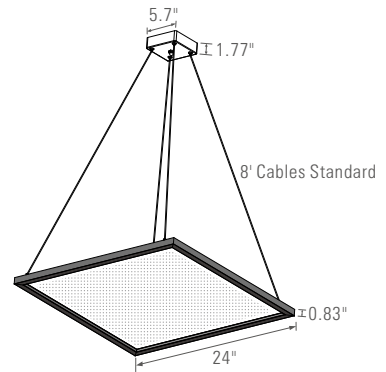

PremiumSpec NOVA

UP/DOWN ARCHITECTURAL LED PENDANT

With uncompromising style and the look of clean, elegance, NOVA opens a world of creative potential.

55% downlighting and 45% uplighting distribution, making the light floating in mid-air.

NOVA UP/DOWN 24\"/>

It is an aesthetic, stylish architectural solution which creates stunning forms only 1.5\"/>

Specifications

- Semi-transparent optics
- CCT adjustable 3000K/ 3500K/ 4000K
- Wattage selectable 100lm/w,
- 55% downlight and 45% uplight distribution
- External driver with 0-10V dim, dim to 1%
- Dry ceiling and drop ceiling compatible