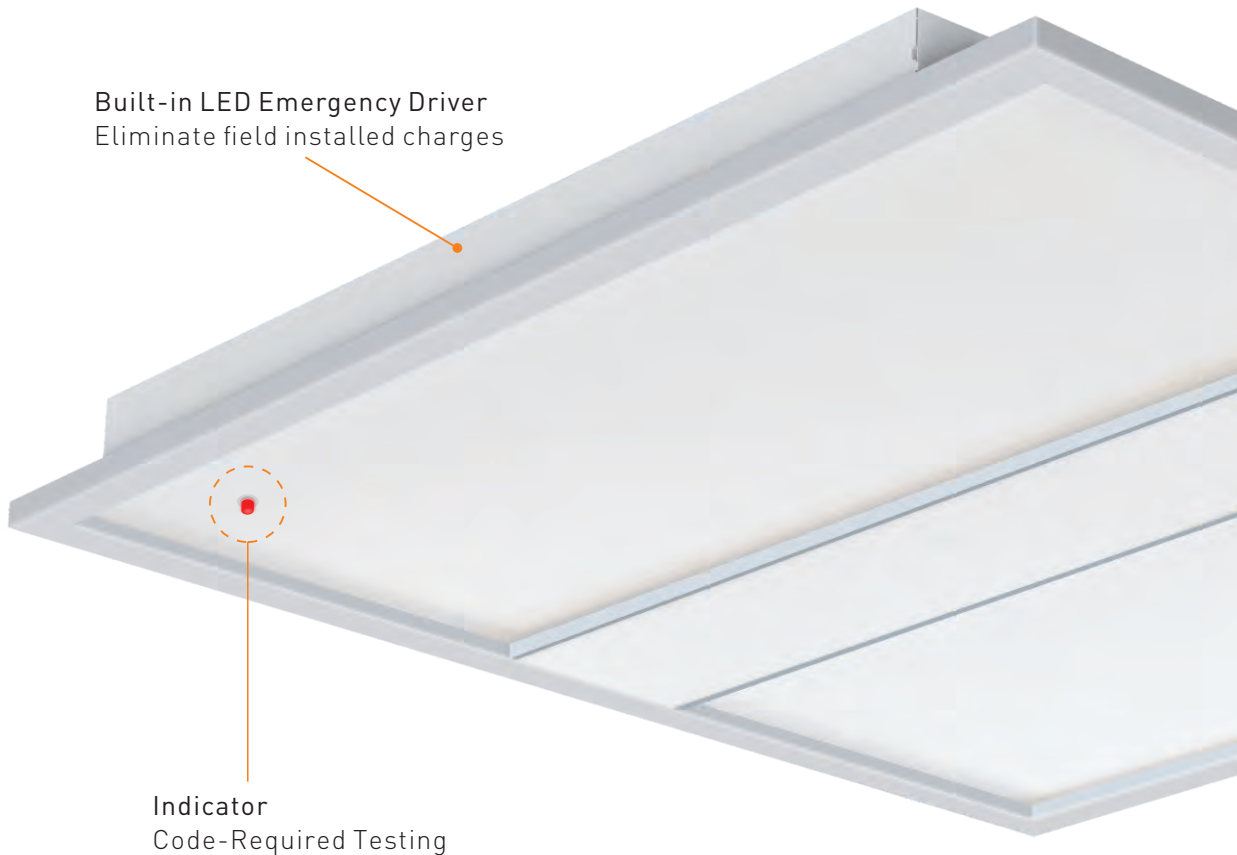

No Delays When Power Fails!

These fixtures also come in versions with emergency operation*. The built-in LED Emergency Driver will immediately switches to the emergency mode, operating up to 120 minutes in event of power failure. When AC power is restored, the emergency driver will automatically returns to the charging mode.

*See PLT-90345, PLT-90344, and PLT-90346 for more information.