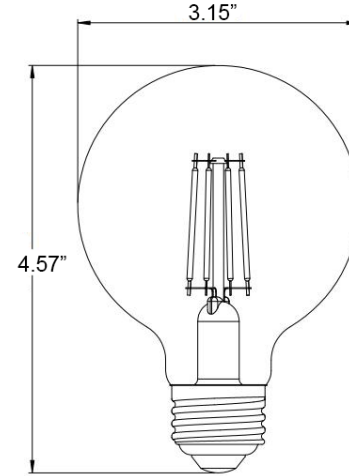

Vintage LED G25 Globe

Vintage LED G25 dimmable globe.

Wattage: 10W

Base Type: E26

Voltage: 120V

CCT: 2700K

Lumen: 1100lm

CRI: 90

Dimmable: Yes

Lifetime: 15000H

Specifications

SKU	Voltage	Wattage	Lumens	CCT	CRI	Lens	Lamp Base	Size	Lifespan	Replaces
PLT-13058	120V	10W	1100lm	2700K	90	CLEAR	E26	3.15x 4.57"	15000H	100W

Compatible Dimmes