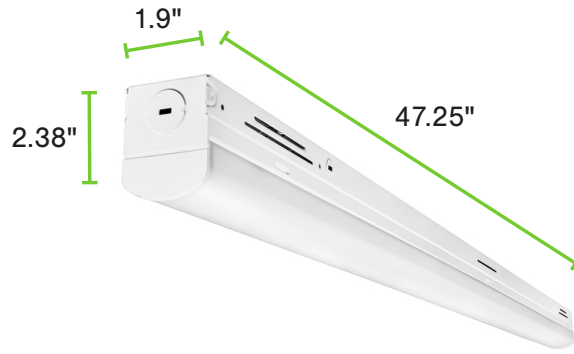

COMPATIBLE DIMMERS

Brand	Model	Dim to off voltage
LUTRON	NTSTV-DV	0.527V
LUTRON	NFTV	0.515V
LUTRON	DVTV	0.765V
LEVITON	IP710	0.609V
LEVITON	DS710	0.578V
LEGRAND	RH4FBL3PW	0.568V

DIMENSIONS

4' DIMENSIONS

Length: 47.25"

Height: 2.38"

Width: 1.9"

Weight: 3.64 lbs

8' DIMENSIONS

Length: 94"

Height: 2.38"

Width: 1.9"

Weight: 7.05 lbs