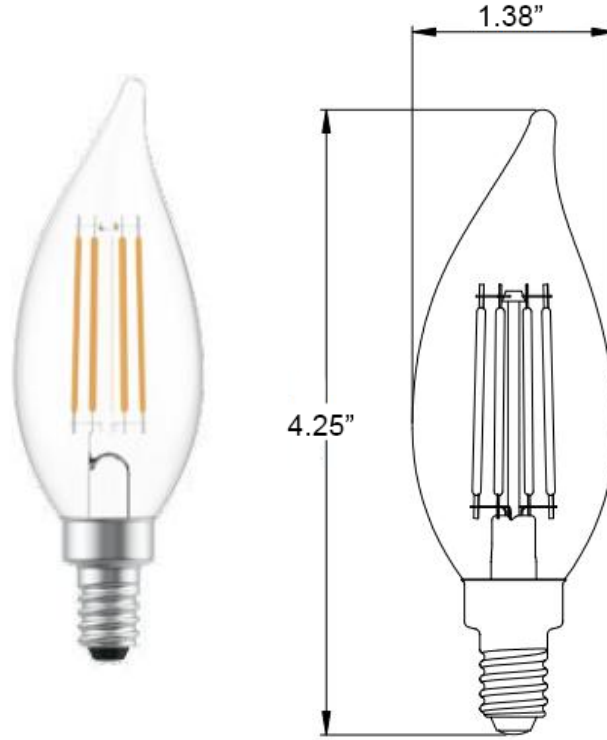

# Vintage LED Chandelier Bulb

6.5W vintage LED chandelier dimmable bulbs provide bright lighting and easy installation.

Wattage: 6.5W

Base Type: E12

Voltage: 120V

CCT: 2700K / 3000K

Lumen: 750lm

CRI: 90

## Specifications

SKU	Voltage	Wattage	Lumens	CCT	CRI	Lens	LampBase	Size	Lifespan	Replaces
PLT-13056	120V	6.5W	750lm	2700K	90	Clear	E12	1.38"x 4.25"	15000H	60W
PLT-13057	120V	6.5W	750lm	3000K	90	Clear	E12	1.38"x 4.25"	15000H	60W