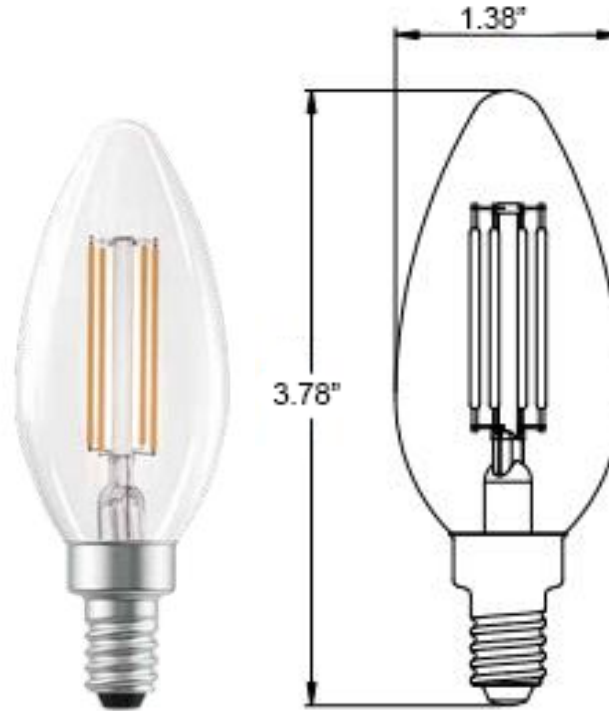

# Vintage LED Chandelier Bulb

6.5W vintage LED chandelier dimmable bulbs provide bright lighting and easy installation.

Wattage: 6.5W

Base Type: E12

Voltage: 120V

CCT: 3000K

Lumen: 750lm

CRI: 90

Dimmable: Dim

Lifetime: 15000H

## Specifications

SKU	Voltage	Wattage	Lumens	CCT	CRI	Lens	LampBase	Size	Lifespan	Replaces
PLT-13055	120V	6.5W	750lm	3000K	90	Clear	E12	1.38"x 3.78"	15000H	60W