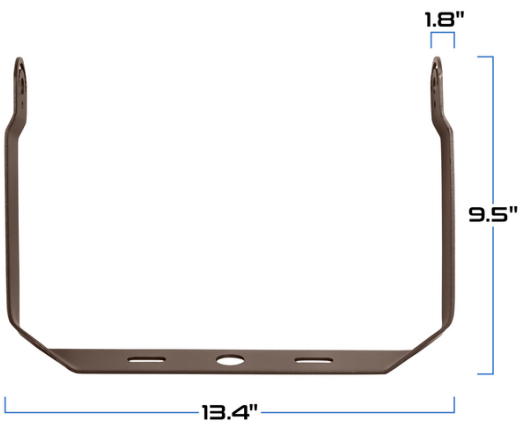

PLT-13003 - Adjustable U-Bracket

For Select 100W and 150W Excel Family PLT LED Area Light Fixtures

Finish - Bronze

Material - Die Cast Aluminum

Weight - 1.63 lbs

Comes With:

Dimensions:

Compatible With:

- PLT-13030
- PLT-13031
- PLT-13034
- PLT-13035
- PLT-13036
- PLT-13037
- PLT-13038
- PLT-13039
- PLT-13040