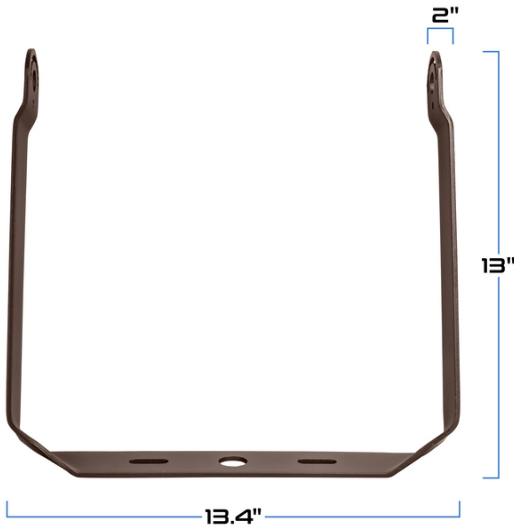

PLT-13004 - Adjustable U-Bracket

For Select 220W and 300W Excel Family PLT LED Area Light Fixtures

Finish - Bronze

Material - Die Cast Aluminum

Weight - 2.98 lbs

Comes With:

Dimensions:

Compatible With:

- PLT-13017
- PLT-13018,
- PLT-13019
- PLT-13020
- PLT-13021
- PLT-13022
- PLT-13023
- PLT-13024
- PLT-13025
- PLT-13026
- PLT-13027
- PLT-13028
- PLT-13029