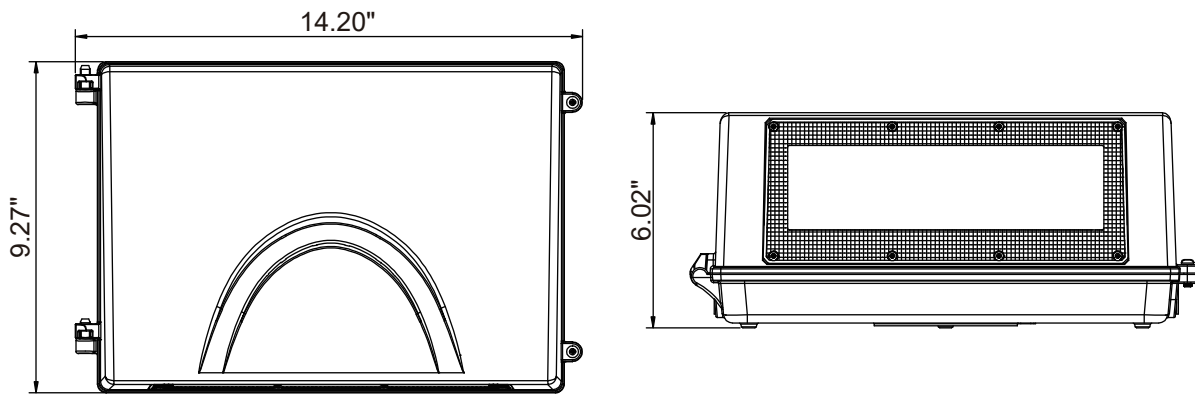

SLIM FULL CUT-OFF LED WALL PACK

SPECIFICATIONS

Model#	Watt	Lumens @5000K (±5%)	Chips	LPW	CCT	CRI	PF	Input Volt.	Dimming	SPD	Working Temp.	IP Rating	Equivalent
PLT-13010	40W	5200	Lumileds 2835	130LPW	5000K	>70	>0.9	AC120-277V	0-10V	4KV	(-40°C~45°C) (-40°F~113°F)	IP65	175W MH

DIMENSIONS

Weight - 5.18 lbs