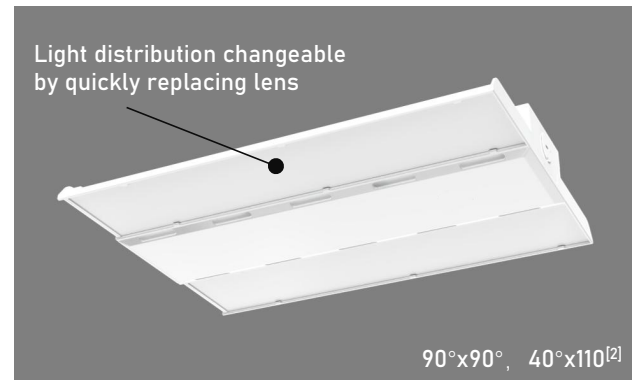

LED High Bay Fixture

TOP FEATURES

- 150 LPW basic, higher efficacy available
- Field-adjustable Power and CCT available
- Sensor and EM solution ready*
- Ambient Operating Temp: -40°C, up to 55°C
- 6kV Surge Protection
- Over Temperature Protection

Specifications

LEDs:
Long-life, high-efficacy, micro-power LEDs

Lifespan:
Lumen Maintenance, L70 > 100,000 hours

Ambient Operating Temperature:
From -40°C/-40°F, up to 55°C /131°F when fixture is suspended at least 18" from ceiling.

Housing and Lens:
Aluminum die-casting, PC lens

Finish:
Long lasting white with high durability

*Available via special order. Call 1-800-624-4488.

Performance

		ETLB6D 150LPW		4000K/5000K	
Size	Size	Lumen Package	Wattage	Lumens	LPW
1FT	12.6"x10.2"	12,000LM	78	11,700	150
		15,000LM	92	13,800	150
		18,000LM	115	17,250	150
1.2FT	14.2"x10.2"	21,000LM	135	20,250	150
		24,000LM	155	23,250	150
1.6FT	19.7"x11.8"	28,000LM	185	27,750	150
		30,000LM	200	30,000	150
2.4FT	28.3"x10.2"	36,000LM	230	35,650	155
		40,000LM	270	40,500	150
3.3FT	39.4"x11.8"	54,000LM	360	54,000	150
		60,000LM	400	60,000	150