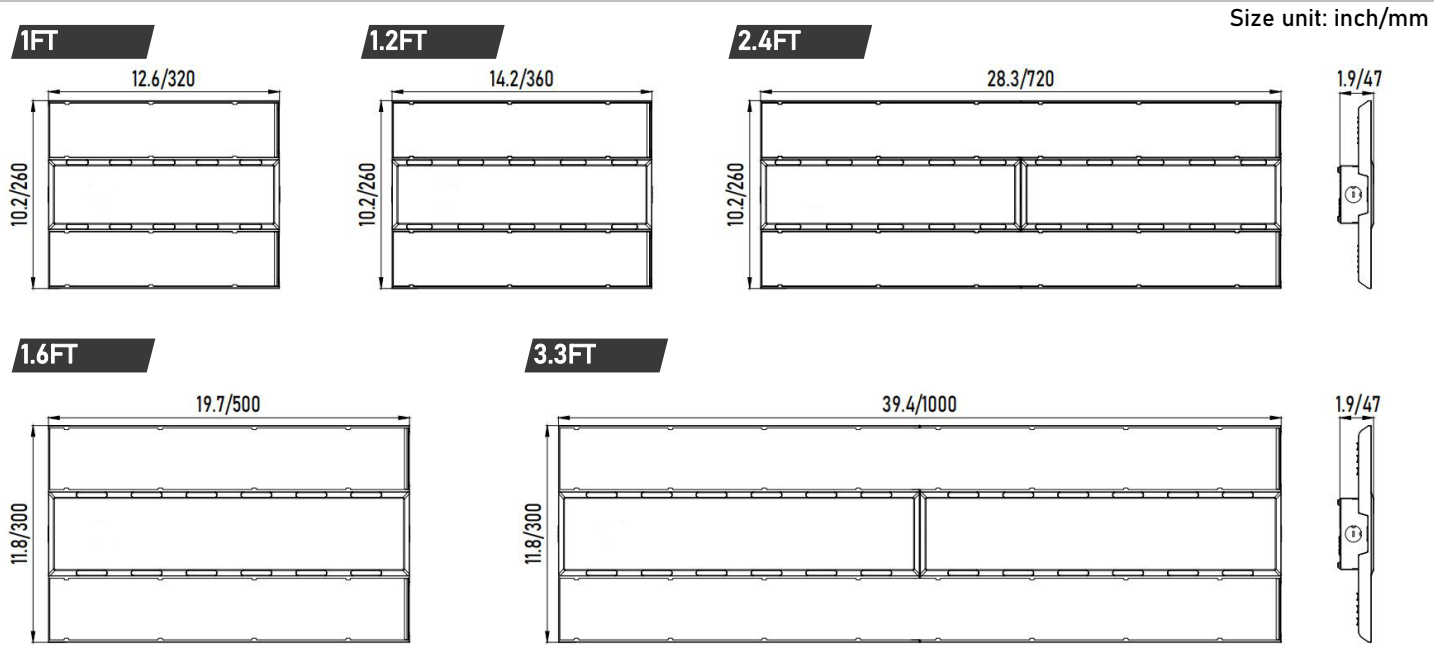

Housing and Lens:
Aluminum die-casting, PC lens

Finish:
Long lasting white with high durability

*Available via special order. Call 1-800-624-4488.

Performance

		ETLB6D 150LPW		4000K/5000K	
Size	Size	Lumen Package	Wattage	Lumens	LPW
1FT	12.6"x10.2"	12,000LM	78	11,700	150
		15,000LM	92	13,800	150
		18,000LM	115	17,250	150
1.2FT	14.2"x10.2"	21,000LM	135	20,250	150
		24,000LM	155	23,250	150
1.6FT	19.7"x11.8"	28,000LM	185	27,750	150
		30,000LM	200	30,000	150
2.4FT	28.3"x10.2"	36,000LM	230	35,650	155
		40,000LM	270	40,500	150
3.3FT	39.4"x11.8"	54,000LM	360	54,000	150
		60,000LM	400	60,000	150

Field-adjustable power options:

- 1FT: 115/92/78
- 1.2FT: 155/135/115
- 1.6FT: 230/200/185

Dimensions

Optional Accessories

V hooks & Chain suspending mount kit

Pendant hanger installation box*

Wire guards*

*Available via special order. Call 1-800-624-4488.