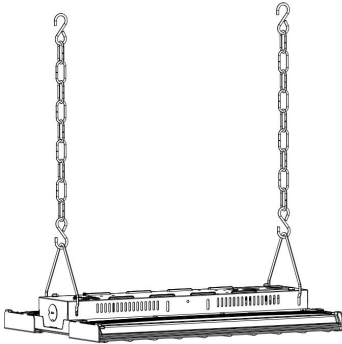

Housing and Lens:
Aluminum die-casting, PC lens

Finish:
Long lasting white with high durability

*Available via special order. Call 1-800-624-4488.

Performance

		ETLB6D 150LPW		4000K/5000K	
Size	Size	Lumen Package	Wattage	Lumens	LPW
1FT	12.6"x10.2"	12,000LM	78	11,700	150
		15,000LM	92	13,800	150
		18,000LM	115	17,250	150
1.2FT	14.2"x10.2"	21,000LM	135	20,250	150
		24,000LM	155	23,250	150
1.6FT	19.7"x11.8"	28,000LM	185	27,750	150
		30,000LM	200	30,000	150
2.4FT	28.3"x10.2"	36,000LM	230	35,650	155
		40,000LM	270	40,500	150
3.3FT	39.4"x11.8"	54,000LM	360	54,000	150
		60,000LM	400	60,000	150

Field-adjustable power options:

- 1FT: 115/92/78
- 1.2FT: 155/135/115
- 1.6FT: 230/200/185

Dimensions

Optional Accessories

V hooks & Chain suspending mount kit

Pendant hanger installation box*

Wire guards*

*Available via special order. Call 1-800-624-4488.