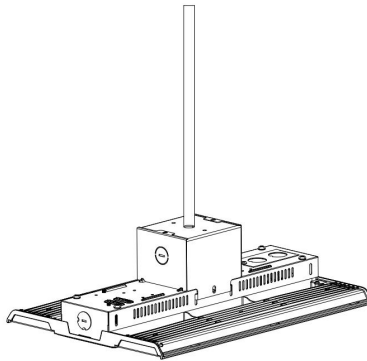

Field-adjustable power options:

- 1FT: 115/92/78
- 1.2FT: 155/135/115
- 1.6FT: 230/200/185

Dimensions

Optional Accessories

V hooks & Chain suspending mount kit

Pendant hanger installation box*

Wire guards*

*Available via special order. Call 1-800-624-4488.