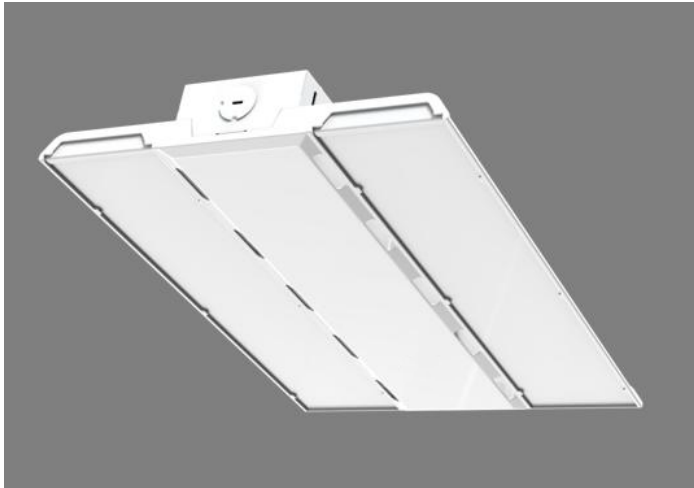

LED High Bay Fixture

TOP FEATURES

- 150 LPW basic, higher efficacy available
- Field-adjustable Power and CCT available
- Sensor and EM solution ready*
- Ambient Operating Temp: -40°C, up to 55°C
- 6kV Surge Protection
- Over Temperature Protection

Specifications

LEDs:
Long-life, high-efficacy, micro-power LEDs

Lifespan:
Lumen Maintenance, L70 > 100,000 hours

Ambient Operating Temperature:
From -40°C/-40°F, up to 55°C /131°F when fixture is suspended at least 18" from ceiling.

Housing and Lens:
Aluminum die-casting, PC lens

Finish:
Long lasting white with high durability

*Available via special order. Call 1-800-624-4488.

Performance

		ETLB6D 150LPW		4000K/5000K	
Size	Size	Lumen Package	Wattage	Lumens	LPW
1FT	12.6"x10.2"	12,000LM	78	11,700	150
		15,000LM	92	13,800	150
		18,000LM	115	17,250	150
1.2FT	14.2"x10.2"	21,000LM	135	20,250	150
		24,000LM	155	23,250	150
1.6FT	19.7"x11.8"	28,000LM	185	27,750	150
		30,000LM	200	30,000	150
2.4FT	28.3"x10.2"	36,000LM	230	35,650	155
		40,000LM	270	40,500	150
3.3FT	39.4"x11.8"	54,000LM	360	54,000	150
		60,000LM	400	60,000	150