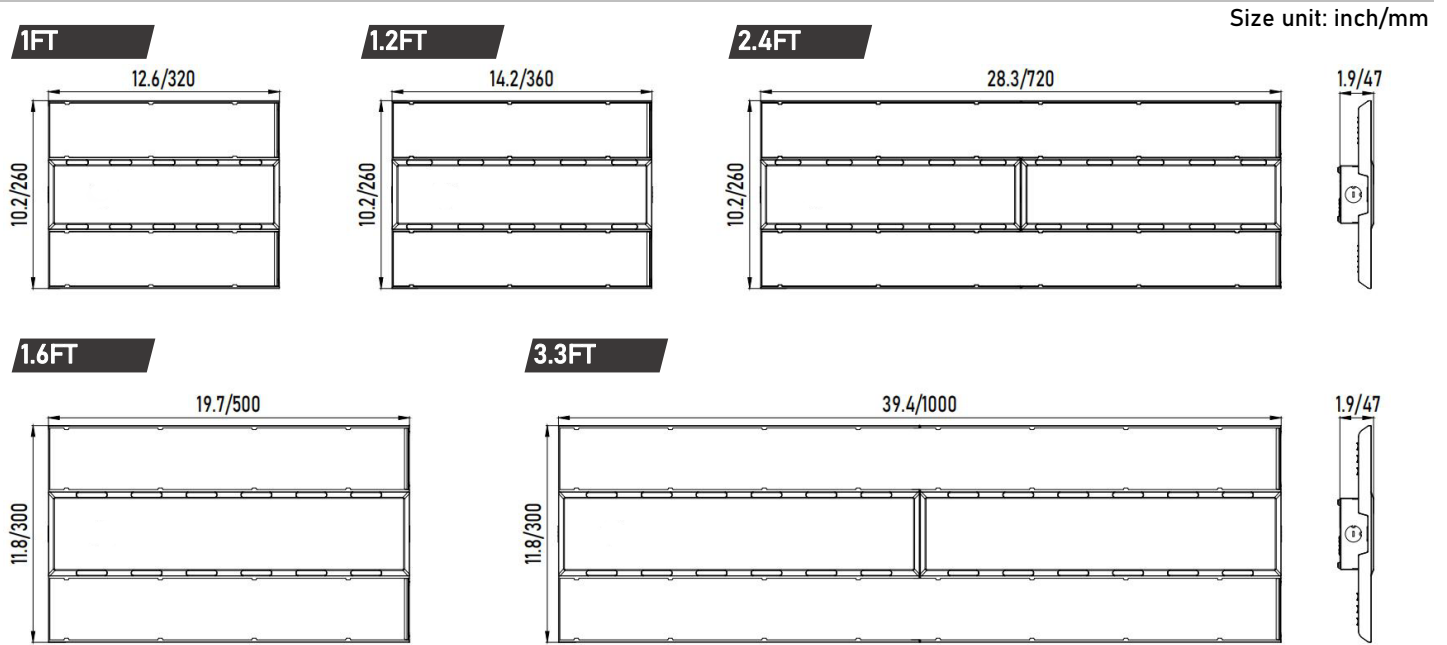

From -40°C/-40°F, up to 55°C /131°F when fixture is suspended at least 18" from ceiling.

Housing and Lens:

Aluminum die-casting, PC lens

Finish:

Long lasting white with high durability

Performance

		150LPW		4000K/5000K	
Size	Size	Lumen Package	Wattage	Lumens	LPW
1FT	12.6"x10.2"	12,000LM	78	11,700	150
		15,000LM	92	13,800	150
		18,000LM	115	17,250	150
1.2FT	14.2"x10.2"	21,000LM	135	20,250	150
		24,000LM	155	23,250	150
1.6FT	19.7"x11.8"	28,000LM	185	27,750	150
		30,000LM	200	30,000	150
2.4FT	28.3"x10.2"	36,000LM	230	35,650	155
		40,000LM	270	40,500	150
3.3FT	39.4"x11.8"	54,000LM	360	54,000	150
		60,000LM	400	60,000	150

Field-adjustable power options:

1FT: 115/92/78

1.2FT: 155/135/115

1.6FT: 230/200/185

Dimensions

Optional Accessories

V hooks & Chain suspending mount kit

Pendant hanger installation box*