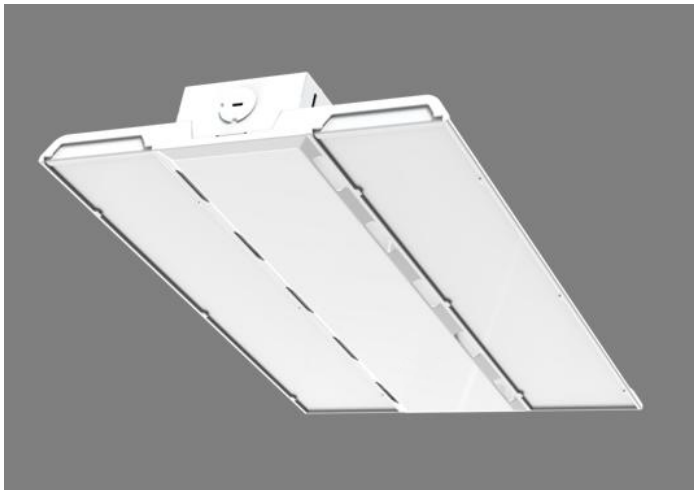

LED High Bay Fixture

TOP FEATURES

- 150 LPW basic, higher efficacy available
- Field-adjustable Power and CCT available
- Sensor and EM solution ready*
- Ambient Operating Temp: -40°C, up to 55°C
- 6kV Surge Protection
- Over Temperature Protection

From -40°C/-40°F, up to 55°C /131°F when fixture is suspended at least 18" from ceiling.

Housing and Lens:

Aluminum die-casting, PC lens

Finish:

Long lasting white with high durability

Performance

		150LPW		4000K/5000K	
Size	Size	Lumen Package	Wattage	Lumens	LPW
1FT	12.6"x10.2"	12,000LM	78	11,700	150
		15,000LM	92	13,800	150
		18,000LM	115	17,250	150
1.2FT	14.2"x10.2"	21,000LM	135	20,250	150
		24,000LM	155	23,250	150
1.6FT	19.7"x11.8"	28,000LM	185	27,750	150
		30,000LM	200	30,000	150
2.4FT	28.3"x10.2"	36,000LM	230	35,650	155
		40,000LM	270	40,500	150
3.3FT	39.4"x11.8"	54,000LM	360	54,000	150
		60,000LM	400	60,000	150

Field-adjustable power options:

1FT: 115/92/78

1.2FT: 155/135/115

1.6FT: 230/200/185

Dimensions

Optional Accessories

V hooks & Chain suspending mount kit

Pendant hanger installation box*