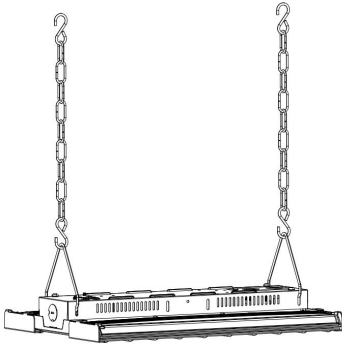

From -40°C/-40°F, up to 55°C /131°F when fixture is suspended at least 18" from ceiling.

Housing and Lens:

Aluminum die-casting, PC lens

Finish:

Long lasting white with high durability

Performance

		150LPW		4000K/5000K	
Size	Size	Lumen Package	Wattage	Lumens	LPW
1FT	12.6"x10.2"	12,000LM	78	11,700	150
		15,000LM	92	13,800	150
		18,000LM	115	17,250	150
1.2FT	14.2"x10.2"	21,000LM	135	20,250	150
		24,000LM	155	23,250	150
1.6FT	19.7"x11.8"	28,000LM	185	27,750	150
		30,000LM	200	30,000	150
2.4FT	28.3"x10.2"	36,000LM	230	35,650	155
		40,000LM	270	40,500	150
3.3FT	39.4"x11.8"	54,000LM	360	54,000	150
		60,000LM	400	60,000	150

Field-adjustable power options:

1FT: 115/92/78

1.2FT: 155/135/115

1.6FT: 230/200/185

Dimensions

Optional Accessories

V hooks & Chain suspending mount kit

Pendant hanger installation box*

Wire guards*

*Available via special order. Call 1-800-624-4488.

Compatible Dimmers

Dimmer brand	Dimmer part No	Dim to off voltage
LUTRON	NTSTV-DV	0.527V
LUTRON	NFTV	0.515V
LUTRON	DVTV	0.765V
LEVITON	IP710	0.609V
LEVITON	DS710	0.578V
legrand	RH4FBL3PW	0.568V