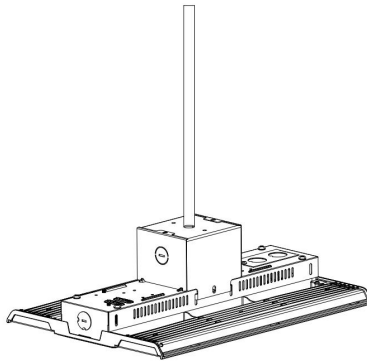

From -40°C/-40°F, up to 55°C /131°F when fixture is suspended at least 18" from ceiling.

Housing and Lens:

Aluminum die-casting, PC lens

Finish:

Long lasting white with high durability

Performance

		150LPW		4000K/5000K	
Size	Size	Lumen Package	Wattage	Lumens	LPW
1FT	12.6"x10.2"	12,000LM	78	11,700	150
		15,000LM	92	13,800	150
		18,000LM	115	17,250	150
1.2FT	14.2"x10.2"	21,000LM	135	20,250	150
		24,000LM	155	23,250	150
1.6FT	19.7"x11.8"	28,000LM	185	27,750	150
		30,000LM	200	30,000	150
2.4FT	28.3"x10.2"	36,000LM	230	35,650	155
		40,000LM	270	40,500	150
3.3FT	39.4"x11.8"	54,000LM	360	54,000	150
		60,000LM	400	60,000	150

Field-adjustable power options:

1FT: 115/92/78

1.2FT: 155/135/115

1.6FT: 230/200/185

Dimensions

Optional Accessories

V hooks & Chain suspending mount kit

Pendant hanger installation box*

Wire guards*

*Available via special order. Call 1-800-624-4488.

Compatible Dimmers

Dimmer brand	Dimmer part No	Dim to off voltage
LUTRON	NTSTV-DV	0.527V
LUTRON	NFTV	0.515V
LUTRON	DVTV	0.765V
LEVITON	IP710	0.609V
LEVITON	DS710	0.578V
legrand	RH4FBL3PW	0.568V