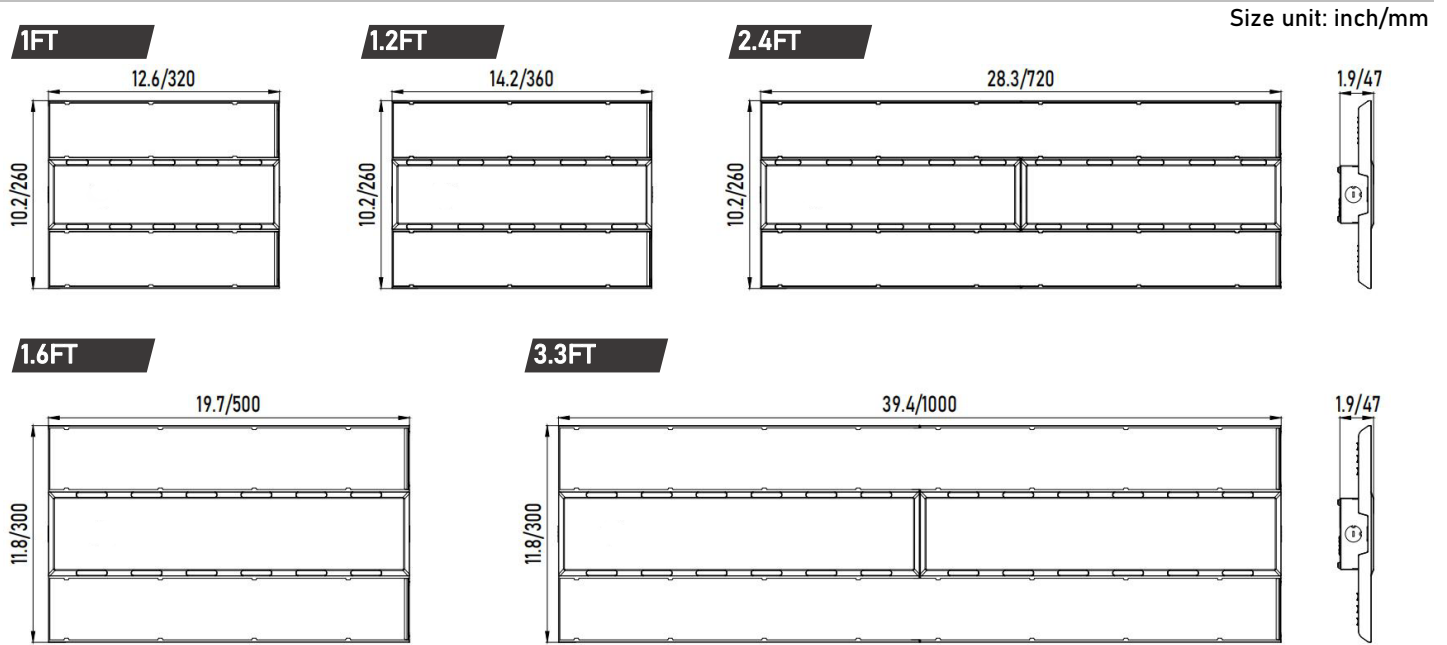

## Performance

Size	150LPW			4000K/5000K	
	Size	Lumen Package	Wattage	Lumens	LPW
1FT	12.6"x10.2"	12,000LM	78	11,700	150
		15,000LM	92	13,800	150
		18,000LM	115	17,250	150
1.2FT	14.2"x10.2"	21,000LM	135	20,250	150
		24,000LM	155	23,250	150
1.6FT	19.7"x11.8"	28,000LM	185	27,750	150
		30,000LM	200	30,000	150
2.4FT	28.3"x10.2"	36,000LM	230	35,650	155
		40,000LM	270	40,500	150
3.3FT	39.4"x11.8"	54,000LM	340	54,000	150
		60,000LM	400	60,000	150

Field-adjustable power options:

1FT: 115/92/78

1.2FT: 155/135/115

1.6FT: 230/200/185

## Dimensions