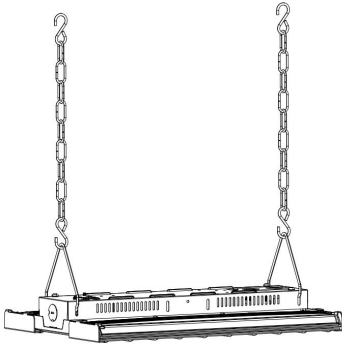

V hooks & Chain suspending mount kit