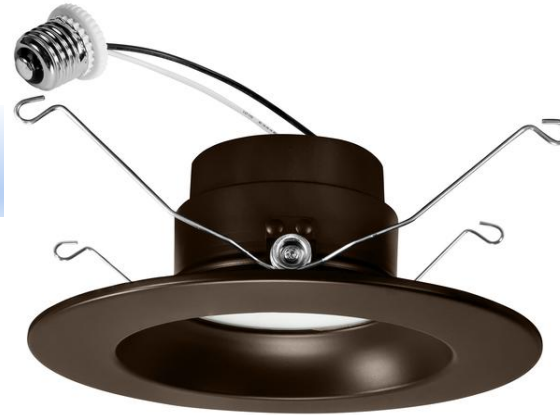

5CCT Selectable 6" LED Downlight

High CRI makes colors appear more realistic and natural. Easy installation. Use in a variety of applications.

Specifications

SKU	Voltage	Power	Lumens	CCT	CRI	Finish	Lamp Base	Lifespan
PLT-13070	120V	13W	1040LM	2700K/3000K/ 3500K/4000K/ 5000K	90	BLACK	E26	50000H

Wattage: 13W

Base Type: E26

Voltage: 120V

CCT: 5CCT

Lumen: 1040lm

CRI: 90

Dimmable: Dim

Lifetime: 50000H