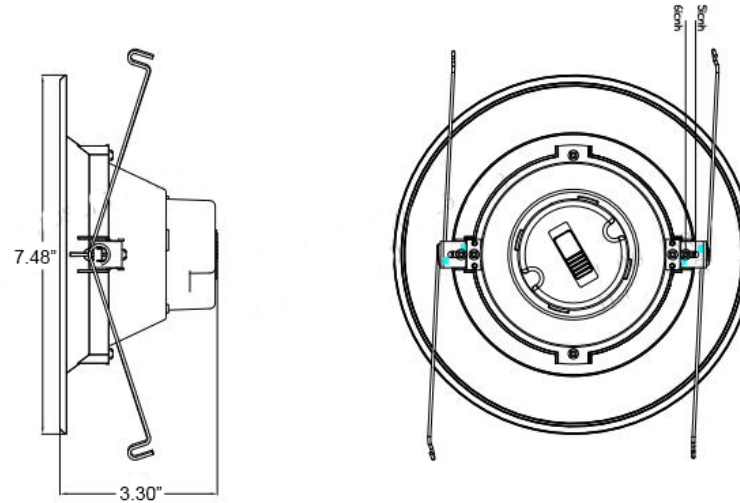

5CCT Selectable 6" LED Downlight

High CRI makes colors appear more realistic and natural. Easy installation. Use in a variety of applications.

Specifications

SKU	Voltage	Power	Lumens	CCT	CRI	Finish	Lamp Base	Lifespan
PLT-13070	120V	13W	1040LM	2700K/3000K/ 3500K/4000K/ 5000K	90	BLACK	E26	50000H

Wattage: 13W

Base Type: E26

Voltage: 120V

CCT: 5CCT

Lumen: 1040lm

CRI: 90

Dimmable: Dim

Lifetime: 50000H