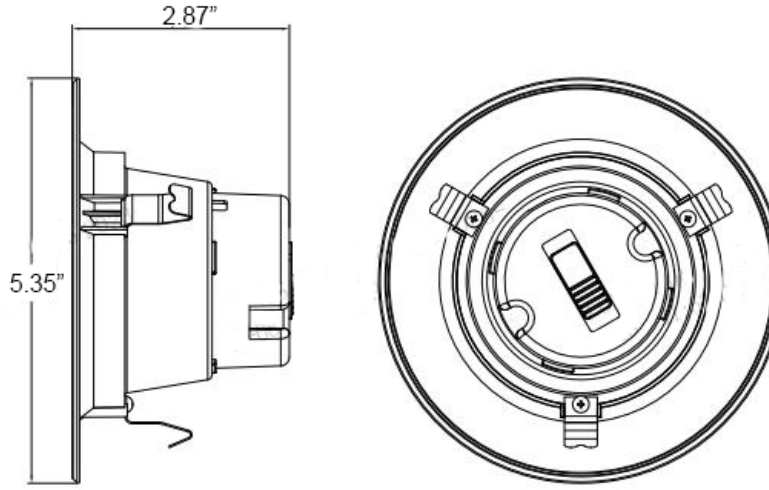

5 CCT Selectable 4" LED Downlight

High CRI makes colors appear more realistic and natural. Easy installation. Use in a variety of applications.

Wattage: 10W

Base Type: E26

Voltage: 120V

CCT: 5CCT

Lumen: 800lm

CRI: 90

Dimmable: Dim

Lifetime: 50000H

Specifications

SKU	Voltage	Power	Lumens	CCT	CRI	Finish	LampBase	Lifespan
PLT-13069	120V	10W	800LM	2700K/3000K/ 3500K/4000K/ 5000K	90	Bronze	E26	50000H
PLT-13071	120V	10W	800LM	2700K/3000K/ 3500K/4000K/ 5000K	90	Black	E26	50000H