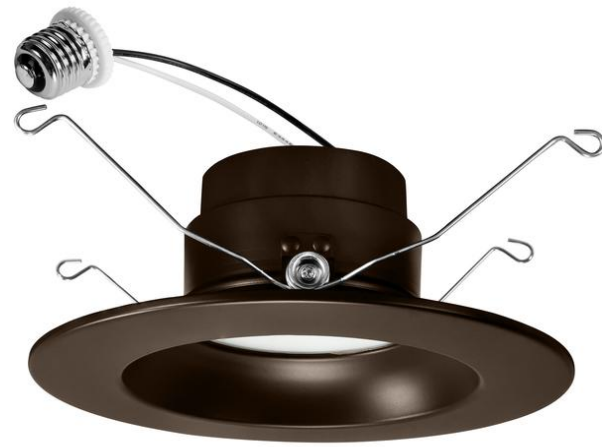

5 CCT Selectable 4" LED Downlight

High CRI makes colors appear more realistic and natural. Easy installation. Use in a variety of applications.

Wattage: 10W

Base Type: E26

Voltage: 120V

CCT: 5CCT

Lumen: 800lm

CRI: 90

Dimmable: Dim

Lifetime: 50000H

Specifications

SKU	Voltage	Power	Lumens	CCT	CRI	Finish	LampBase	Lifespan
PLT-13069	120V	10W	800LM	2700K/3000K/ 3500K/4000K/ 5000K	90	Bronze	E26	50000H
PLT-13071	120V	10W	800LM	2700K/3000K/ 3500K/4000K/ 5000K	90	Black	E26	50000H