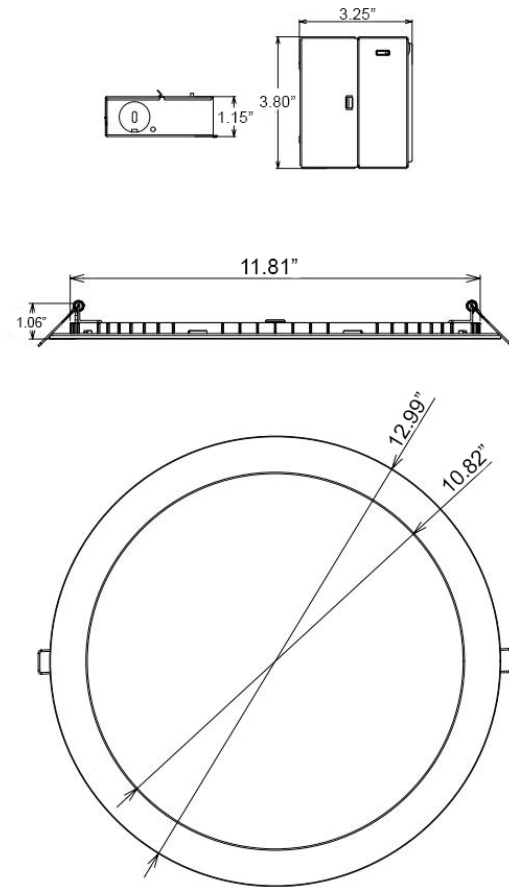

## 5 CCT Selectable 12" LED Downlight

Ultra-thin design for easy installation. Adjustable color temperature allows for use in a wide variety of applications.

Wattage: 27W

Voltage: 120V

CCT: 5CCT

Lumen: 2000lm

### Specifications

SKU	Voltage	Power	Lumens	CCT	CRI	Lens	Watts Equal	Lifespan
PLT-13068	120V	27W	2000lm	5CCT	90	White	125W	50000H