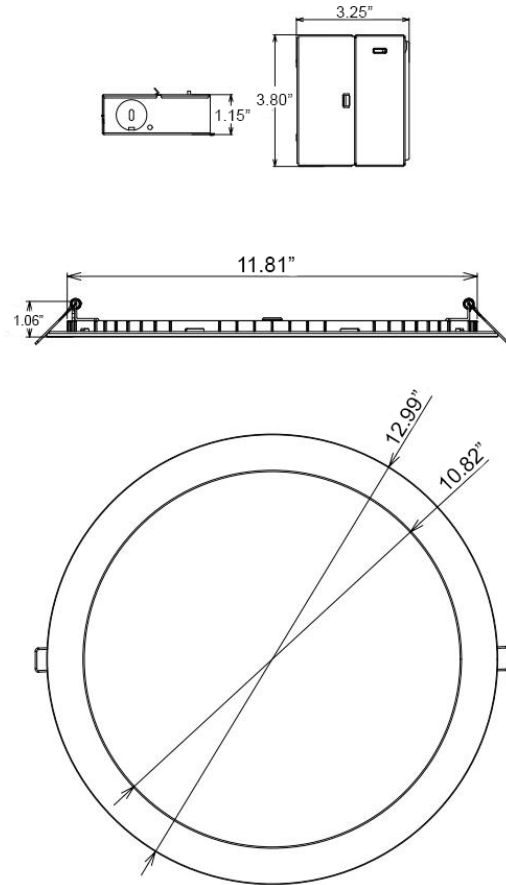

## 5 CCT Selectable 12" LED Downlight

Ultra-thin design for easy installation. Adjustable color temperature allows for use in a wide variety of applications.

Wattage: 27W

Voltage: 120V

CCT: 5CCT

Lumen: 2000lm

### Specifications

SKU	Voltage	Power	Lumens	CCT	CRI	Lens	Watts Equal	Lifespan
PLT-13068	120V	27W	2000lm	5CCT	90	White	125W	50000H