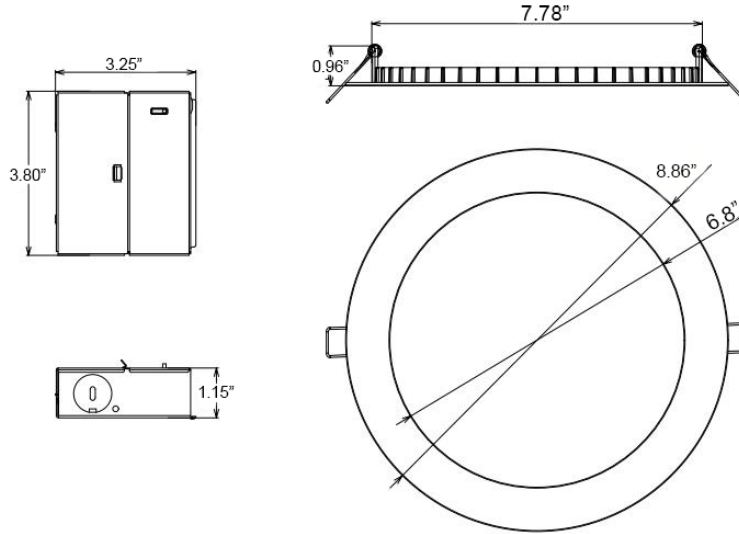

5 CCT Selectable 8" LED Downlight

Ultra-thin design for easy installation. Adjustable color temperature allows for use in a wide variety of applications.

Specifications

SKU	Voltage	Power	Lumens	CCT	CRI	Lens	Watt Equals	Lifespan
PLT-13067	120V	20W	1600lm	5CCT	90	White	100W	50000H