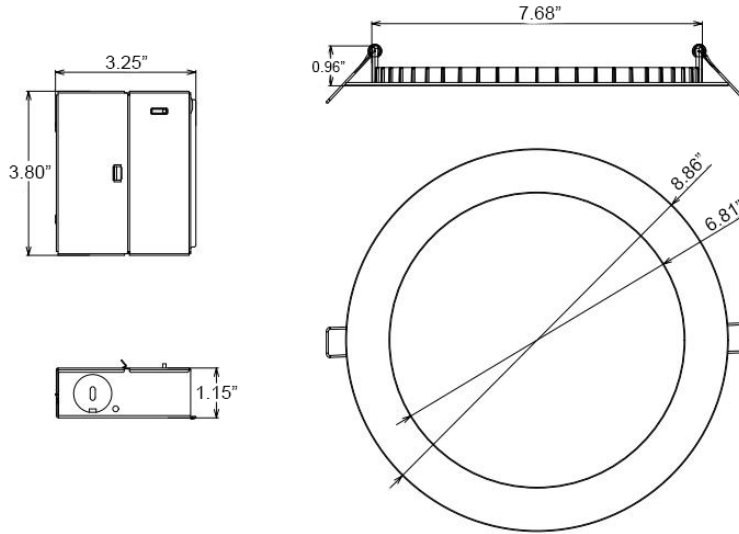

## 5 CCT Selectable 8" LED Downlight

Ultra-thin design for easy installation. Adjustable color temperature allows for use in a wide variety of applications.

### Specifications

SKU	Voltage	Power	Lumens	CCT	CRI	Lens	Watt Equals	Lifespan
PLT-13067	120V	20W	1600lm	5CCT	90	White	100W	50000H

Wattage: 20W

Voltage: 120V

CCT: 5CCT

Lumen: 1600lm

CRI: 90

Dimmable: Dim