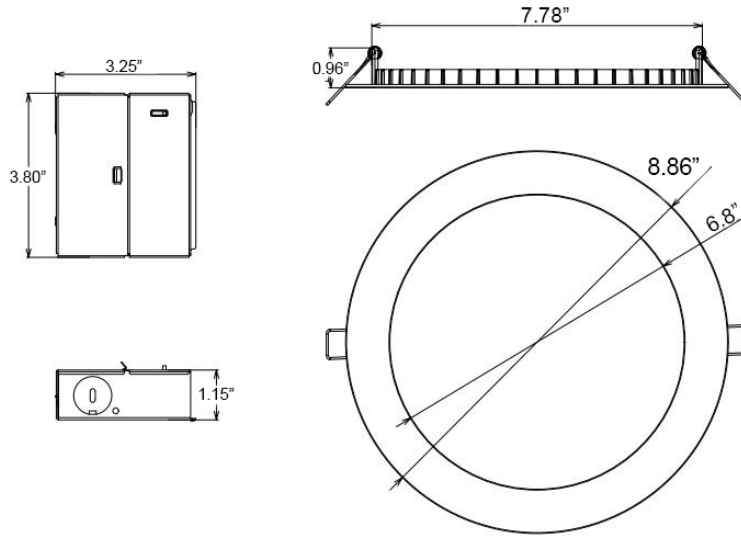

5 CCT Selectable 8" LED Downlight

Ultra-thin design for easy installation.
Adjustable color temperature allows for use in a wide variety of applications.

Specifications

SKU	Voltage	Power	Lumens	CCT	CRI	Lens	Watt Equals	Lifespan
PLT-13066	120V	16W	1200lm	5CCT	90	White	85W	50000H