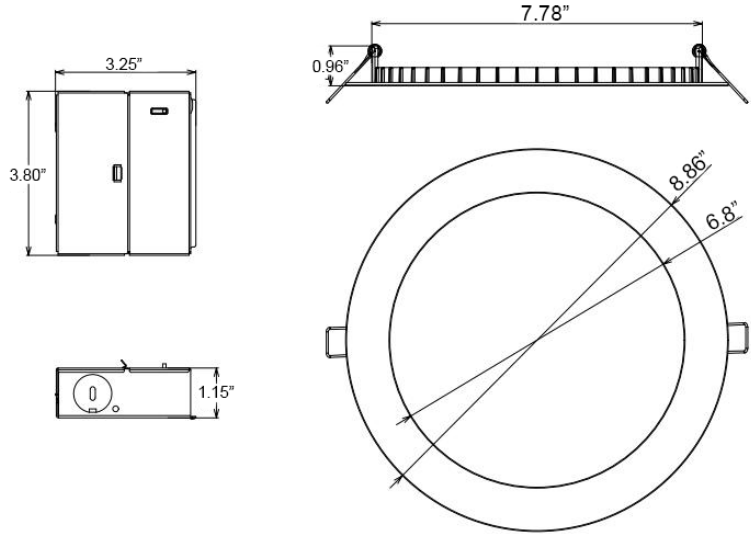

# 5 CCT Selectable 8" LED Downlight

Ultra-thin design for easy installation.  
Adjustable color temperature allows for use in a wide variety of applications.

## Specifications

SKU	Voltage	Power	Lumens	CCT	CRI	Lens	Watt Equals	Lifespan
PLT-13066	120V	16W	1200lm	5CCT	90	White	85W	50000H

Wattage: 16W

Voltage: 120V

CCT: 5CCT

Lumen: 1200lm

CRI: 90

Dimmable: Dim