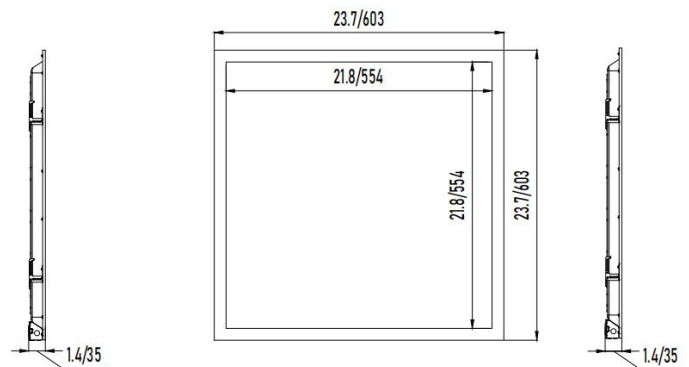

Dimensions

2x4

2x2

Size unit: inch/mm

1x4

Performance

Product Series	SKU No.	Size	Input Wattage**	Lumens Rated**	LPW**	CCT	DLC #	DLC Level
Field-adjustable Power and CCT	NPS-00235*	1x4	40/30/25	5000/3750/3125	125	Selectable, 3500&4000&5000K	N/A	N/A
	NPS-00236*	2x2	30/25/20	3750/3125/2500	125	Selectable, 3500&4000&5000K	N/A	N/A
	NPS-00237*	2x2	40/30/25	5000/3750/3125	125	Selectable, 3500&4000&5000K	N/A	N/A
	NPS-00238*	2x4	40/30/25	5000/3750/3125	125	Selectable, 3500&4000&5000K	N/A	N/A
	NPS-00239*	2x4	50/40/30	6250/5000/3750	125	Selectable, 3500&4000&5000K	N/A	N/A
	NPS-00240*	2x4	60/50/40	7500/6250/5000	125	Selectable, 3500&4000&5000K	N/A	N/A
Field-adjustable Power, fixed CCT	NPS-00241*	1x4	40/30/25	5000/3750/3125	125	Fixed, 3500/4000/5000K	N/A	N/A
	NPS-00242*	2x2	30/25/20	3750/3125/2500	125	Fixed, 3500/4000/5000K	N/A	N/A
	NPS-00243*	2x2	40/30/25	5000/3750/3125	125	Fixed, 3500/4000/5000K	N/A	N/A
	NPS-00244*	2x4	40/30/25	5000/3750/3125	125	Fixed, 3500/4000/5000K	N/A	N/A
	NPS-00245*	2x4	50/40/30	6250/5000/3750	125	Fixed, 3500/4000/5000K	N/A	N/A
	NPS-00246*	2x4	60/50/40	7500/6250/5000	125	Fixed, 3500/4000/5000K	N/A	N/A
Field-adjustable Power and CCT	PLT-80020	1x4	40/30/25	4480/3450/2950	110	Selectable, 3500&4000&5000K	PLTM5C1111	5.1 Standard
	PLT-80021	2x2	40/30/25	4480/3450/2950	110	Selectable, 3500&4000&5000K	PLTM5C2111	5.1 Standard
	PLT-80022	2x4	50/40/30	6200/5300/3990	110	Selectable, 3500&4000&5000K	PLTM5C3211	5.1 Standard
	NPS-00247*	24	60/50/40	6600/5500/4400	110	Selectable, 3500&4000&5000K	N/A	N/A
Field-adjustable Power, fixed CCT	NPS-00248*	14	40/30/25	4400/3300/2750	110	Fixed, 3500/4000/5000K	N/A	N/A
	PLT-80023	2x2	40/30/25	4400/3300/2750	110	Fixed, 4000K	PLTM5C2114	5.1 Standard
	PLT-80024	2x2	40/30/25	4400/3300/2750	110	Fixed, 5000K	PLTM5C2115	5.1 Standard
	PLT-80025	2x4	50/40/30	5500/4400/3300	110	Fixed, 3500K	PLTM5C3213	5.1 Standard
	PLT-80026	2x4	50/40/30	5500/4400/3300	110	Fixed, 4000K	PLTM5C3214	5.1 Standard
	PLT-80027	2x4	50/40/30	5500/4400/3300	110	Fixed, 5000K	PLTM5C3215	5.1 Standard
	NPS-00249*	24	60/50/40	6600/5500/4400	110	Fixed, 3500/4000/5000K	N/A	N/A