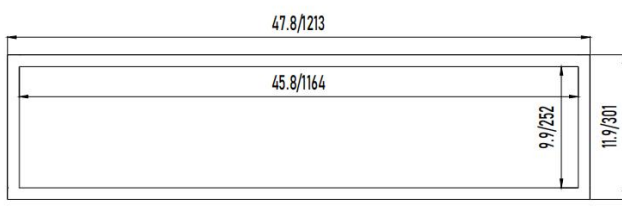

Dimensions

2x4

2x2

Size unit: inch/mm

1x4

Performance

Product Series	SKU No.	Size	Input Wattage**	Lumens Rated**	LPW**	CCT	DLC #	DLC Level
Field-adjustable Power and CCT	NPS-00235*	1x4	40/30/25	5000/3750/3125	125	Selectable, 3500&4000&5000K	N/A	N/A
	NPS-00236*	2x2	30/25/20	3750/3125/2500	125	Selectable, 3500&4000&5000K	N/A	N/A
	NPS-00237*	2x2	40/30/25	5000/3750/3125	125	Selectable, 3500&4000&5000K	N/A	N/A
	NPS-00238*	2x4	40/30/25	5000/3750/3125	125	Selectable, 3500&4000&5000K	N/A	N/A
	NPS-00239*	2x4	50/40/30	6250/5000/3750	125	Selectable, 3500&4000&5000K	N/A	N/A
	NPS-00240*	2x4	60/50/40	7500/6250/5000	125	Selectable, 3500&4000&5000K	N/A	N/A
Field-adjustable Power, fixed CCT	NPS-00241*	1x4	40/30/25	5000/3750/3125	125	Fixed, 3500/4000/5000K	N/A	N/A
	NPS-00242*	2x2	30/25/20	3750/3125/2500	125	Fixed, 3500/4000/5000K	N/A	N/A
	NPS-00243*	2x2	40/30/25	5000/3750/3125	125	Fixed, 3500/4000/5000K	N/A	N/A
	NPS-00244*	2x4	40/30/25	5000/3750/3125	125	Fixed, 3500/4000/5000K	N/A	N/A
	NPS-00245*	2x4	50/40/30	6250/5000/3750	125	Fixed, 3500/4000/5000K	N/A	N/A
	NPS-00246*	2x4	60/50/40	7500/6250/5000	125	Fixed, 3500/4000/5000K	N/A	N/A
Field-adjustable Power and CCT	PLT-80020	1x4	40/30/25	4480/3450/2950	110	Selectable, 3500&4000&5000K	PLTM5C1111	5.1 Standard
	PLT-80021	2x2	40/30/25	4480/3450/2950	110	Selectable, 3500&4000&5000K	PLTM5C2111	5.1 Standard
	PLT-80022	2x4	50/40/30	6200/5300/3990	110	Selectable, 3500&4000&5000K	PLTM5C3211	5.1 Standard
	NPS-00247*	24	60/50/40	6600/5500/4400	110	Selectable, 3500&4000&5000K	N/A	N/A
Field-adjustable Power, fixed CCT	NPS-00248*	14	40/30/25	4400/3300/2750	110	Fixed, 3500/4000/5000K	N/A	N/A
	PLT-80023	2x2	40/30/25	4400/3300/2750	110	Fixed, 4000K	PLTM5C2114	5.1 Standard
	PLT-80024	2x2	40/30/25	4400/3300/2750	110	Fixed, 5000K	PLTM5C2115	5.1 Standard
	PLT-80025	2x4	50/40/30	5500/4400/3300	110	Fixed, 3500K	PLTM5C3213	5.1 Standard
	PLT-80026	2x4	50/40/30	5500/4400/3300	110	Fixed, 4000K	PLTM5C3214	5.1 Standard
	PLT-80027	2x4	50/40/30	5500/4400/3300	110	Fixed, 5000K	PLTM5C3215	5.1 Standard
	NPS-00249*	24	60/50/40	6600/5500/4400	110	Fixed, 3500/4000/5000K	N/A	N/A