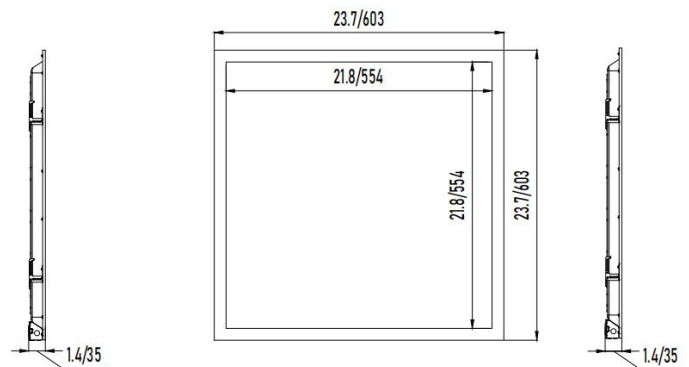

Dimensions

2x4

2x2

Size unit: inch/mm

1x4

Performance

Product Series	SKU No.	Size	Input Wattage**	Lumens Rated**	LPW**	CCT	DLC #	DLC Level
Field-adjustable Power and CCT	NPS-00235*	1x4	40/30/25	5000/3750/3125	125	Selectable, 3500&4000&5000K	N/A	N/A
	NPS-00236*	2x2	30/25/20	3750/3125/2500	125	Selectable, 3500&4000&5000K	N/A	N/A
	NPS-00237*	2x2	40/30/25	5000/3750/3125	125	Selectable, 3500&4000&5000K	N/A	N/A
	NPS-00238*	2x4	40/30/25	5000/3750/3125	125	Selectable, 3500&4000&5000K	N/A	N/A
	NPS-00239*	2x4	50/40/30	6250/5000/3750	125	Selectable, 3500&4000&5000K	N/A	N/A
	NPS-00240*	2x4	60/50/40	7500/6250/5000	125	Selectable, 3500&4000&5000K	N/A	N/A
Field-adjustable Power, fixed CCT	NPS-00241*	1x4	40/30/25	5000/3750/3125	125	Fixed, 3500/4000/5000K	N/A	N/A
	NPS-00242*	2x2	30/25/20	3750/3125/2500	125	Fixed, 3500/4000/5000K	N/A	N/A
	NPS-00243*	2x2	40/30/25	5000/3750/3125	125	Fixed, 3500/4000/5000K	N/A	N/A
	NPS-00244*	2x4	40/30/25	5000/3750/3125	125	Fixed, 3500/4000/5000K	N/A	N/A
	NPS-00245*	2x4	50/40/30	6250/5000/3750	125	Fixed, 3500/4000/5000K	N/A	N/A
	NPS-00246*	2x4	60/50/40	7500/6250/5000	125	Fixed, 3500/4000/5000K	N/A	N/A
Field-adjustable Power and CCT	PLT-80020	1x4	40/30/25	4480/3450/2950	110	Selectable, 3500&4000&5000K	PLTM5C1111	5.1 Standard
	PLT-80021	2x2	40/30/25	4480/3450/2950	110	Selectable, 3500&4000&5000K	PLTM5C2111	5.1 Standard
	PLT-80022	2x4	50/40/30	5600/4600/3540	110	Selectable, 3500&4000&5000K	PLTM5C3211	5.1 Standard
	NPS-00247*	24	60/50/40	6600/5500/4400	110	Selectable, 3500&4000&5000K	N/A	N/A
Field-adjustable Power, fixed CCT	NPS-00248*	14	40/30/25	4400/3300/2750	110	Fixed, 3500/4000/5000K	N/A	N/A
	PLT-80023	2x2	40/30/25	4400/3300/2750	110	Fixed, 4000K	PLTM5C2114	5.1 Standard
	PLT-80024	2x2	40/30/25	4400/3300/2750	110	Fixed, 5000K	PLTM5C2115	5.1 Standard
	PLT-80025	2x4	50/40/30	5500/4400/3300	110	Fixed, 3500K	PLTM5C3213	5.1 Standard
	PLT-80026	2x4	50/40/30	5500/4400/3300	110	Fixed, 4000K	PLTM5C3214	5.1 Standard
	PLT-80027	2x4	50/40/30	5500/4400/3300	110	Fixed, 5000K	PLTM5C3215	5.1 Standard
	NPS-00249*	24	60/50/40	6600/5500/4400	110	Fixed, 3500/4000/5000K	N/A	N/A