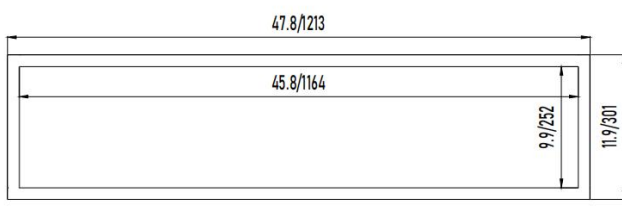

Dimensions

2x4

2x2

Size unit: inch/mm

1x4

Performance

Product Series	SKU No.	Size	Input Wattage**	Lumens Rated**	LPW**	CCT	DLC #	DLC Level
Field-adjustable Power and CCT	NPS-00235*	1x4	40/30/25	5000/3750/3125	125	Selectable, 3500&4000&5000K	N/A	N/A
	NPS-00236*	2x2	30/25/20	3750/3125/2500	125	Selectable, 3500&4000&5000K	N/A	N/A
	NPS-00237*	2x2	40/30/25	5000/3750/3125	125	Selectable, 3500&4000&5000K	N/A	N/A
	NPS-00238*	2x4	40/30/25	5000/3750/3125	125	Selectable, 3500&4000&5000K	N/A	N/A
	NPS-00239*	2x4	50/40/30	6250/5000/3750	125	Selectable, 3500&4000&5000K	N/A	N/A
	NPS-00240*	2x4	60/50/40	7500/6250/5000	125	Selectable, 3500&4000&5000K	N/A	N/A
Field-adjustable Power, fixed CCT	NPS-00241*	1x4	40/30/25	5000/3750/3125	125	Fixed, 3500/4000/5000K	N/A	N/A
	NPS-00242*	2x2	30/25/20	3750/3125/2500	125	Fixed, 3500/4000/5000K	N/A	N/A
	NPS-00243*	2x2	40/30/25	5000/3750/3125	125	Fixed, 3500/4000/5000K	N/A	N/A
	NPS-00244*	2x4	40/30/25	5000/3750/3125	125	Fixed, 3500/4000/5000K	N/A	N/A
	NPS-00245*	2x4	50/40/30	6250/5000/3750	125	Fixed, 3500/4000/5000K	N/A	N/A
	NPS-00246*	2x4	60/50/40	7500/6250/5000	125	Fixed, 3500/4000/5000K	N/A	N/A
Field-adjustable Power and CCT	PLT-80020	1x4	40/30/25	4480/3450/2950	110	Selectable, 3500&4000&5000K	PLTM5C1111	5.1 Standard
	PLT-80021	2x2	40/30/25	4480/3450/2950	110	Selectable, 3500&4000&5000K	PLTM5C2111	5.1 Standard
	PLT-80022	2x4	50/40/30	5600/4600/3540	110	Selectable, 3500&4000&5000K	PLTM5C3211	5.1 Standard
	NPS-00247*	24	60/50/40	6600/5500/4400	110	Selectable, 3500&4000&5000K	N/A	N/A
Field-adjustable Power, fixed CCT	NPS-00248*	14	40/30/25	4400/3300/2750	110	Fixed, 3500/4000/5000K	N/A	N/A
	PLT-80023	2x2	40/30/25	4400/3300/2750	110	Fixed, 4000K	PLTM5C2114	5.1 Standard
	PLT-80024	2x2	40/30/25	4400/3300/2750	110	Fixed, 5000K	PLTM5C2115	5.1 Standard
	PLT-80025	2x4	50/40/30	5500/4400/3300	110	Fixed, 3500K	PLTM5C3213	5.1 Standard
	PLT-80026	2x4	50/40/30	5500/4400/3300	110	Fixed, 4000K	PLTM5C3214	5.1 Standard
	PLT-80027	2x4	50/40/30	5500/4400/3300	110	Fixed, 5000K	PLTM5C3215	5.1 Standard
	NPS-00249*	24	60/50/40	6600/5500/4400	110	Fixed, 3500/4000/5000K	N/A	N/A