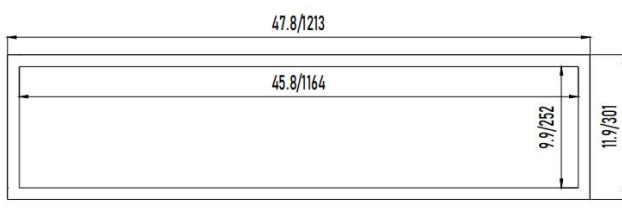

Dimensions

2x4

2x2

Size unit: inch/mm

1x4

Performance

Product Series	SKU No.	Size	Input Wattage**	Lumens Rated**	LPW**	CCT
Field-adjustable Power and CCT	NPS-00235*	1x4	40/30/25	5000/3750/3125	125	Selectable, 3500&4000&5000K
	NPS-00236*	2x2	30/25/20	3750/3125/2500	125	Selectable, 3500&4000&5000K
	NPS-00237*	2x2	40/30/25	5000/3750/3125	125	Selectable, 3500&4000&5000K
	NPS-00238*	2x4	40/30/25	5000/3750/3125	125	Selectable, 3500&4000&5000K
	NPS-00239*	2x4	50/40/30	6250/5000/3750	125	Selectable, 3500&4000&5000K
	NPS-00240*	2x4	60/50/40	7500/6250/5000	125	Selectable, 3500&4000&5000K
Field-adjustable Power, fixed CCT	NPS-00241*	1x4	40/30/25	5000/3750/3125	125	Fixed, 3500/4000/5000K
	NPS-00242*	2x2	30/25/20	3750/3125/2500	125	Fixed, 3500/4000/5000K
	NPS-00243*	2x2	40/30/25	5000/3750/3125	125	Fixed, 3500/4000/5000K
	NPS-00244*	2x4	40/30/25	5000/3750/3125	125	Fixed, 3500/4000/5000K
	NPS-00245*	2x4	50/40/30	6250/5000/3750	125	Fixed, 3500/4000/5000K
	NPS-00246*	2x4	60/50/40	7500/6250/5000	125	Fixed, 3500/4000/5000K
Field-adjustable Power and CCT	PLT-80020	1x4	40/30/25	4480/3450/2950	110	Selectable, 3500&4000&5000K
	PLT-80021	2x2	40/30/25	4480/3450/2950	110	Selectable, 3500&4000&5000K
	PLT-80022	2x4	50/40/30	5600/4600/3540	110	Selectable, 3500&4000&5000K
	NPS-00247*	24	60/50/40	6600/5500/4400	110	Selectable, 3500&4000&5000K
Field-adjustable Power, fixed CCT	NPS-00248*	14	40/30/25	4400/3300/2750	110	Fixed, 3500/4000/5000K
	PLT-80023	2x2	40/30/25	4400/3300/2750	110	Fixed, 4000K
	PLT-80024	2x2	40/30/25	4400/3300/2750	110	Fixed, 5000K
	PLT-80025	2x4	50/40/30	5500/4400/3300	110	Fixed, 3500K
	PLT-80026	2x4	50/40/30	5500/4400/3300	110	Fixed, 4000K
	PLT-80027	2x4	50/40/30	5500/4400/3300	110	Fixed, 5000K
	NPS-00249*	24	60/50/40	6600/5500/4400	110	Fixed, 3500/4000/5000K