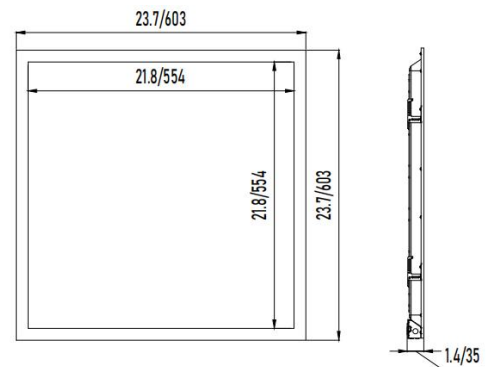

Dimensions

2x4

2x2

Size unit: inch/mm

1x4

Performance

Product Series	SKU No.	Size	Input Wattage**	Lumens Rated**	LPW**	CCT
Field-adjustable Power and CCT	NPS-00235*	1x4	40/30/25	5000/3750/3125	125	Selectable, 3500&4000&5000K
	NPS-00236*	2x2	30/25/20	3750/3125/2500	125	Selectable, 3500&4000&5000K
	NPS-00237*	2x2	40/30/25	5000/3750/3125	125	Selectable, 3500&4000&5000K
	NPS-00238*	2x4	40/30/25	5000/3750/3125	125	Selectable, 3500&4000&5000K
	NPS-00239*	2x4	50/40/30	6250/5000/3750	125	Selectable, 3500&4000&5000K
	NPS-00240*	2x4	60/50/40	7500/6250/5000	125	Selectable, 3500&4000&5000K
Field-adjustable Power, fixed CCT	NPS-00241*	1x4	40/30/25	5000/3750/3125	125	Fixed, 3500/4000/5000K
	NPS-00242*	2x2	30/25/20	3750/3125/2500	125	Fixed, 3500/4000/5000K
	NPS-00243*	2x2	40/30/25	5000/3750/3125	125	Fixed, 3500/4000/5000K
	NPS-00244*	2x4	40/30/25	5000/3750/3125	125	Fixed, 3500/4000/5000K
	NPS-00245*	2x4	50/40/30	6250/5000/3750	125	Fixed, 3500/4000/5000K
	NPS-00246*	2x4	60/50/40	7500/6250/5000	125	Fixed, 3500/4000/5000K
Field-adjustable Power and CCT	PLT-80020	1x4	40/30/25	4480/3450/2950	110	Selectable, 3500&4000&5000K
	PLT-80021	2x2	40/30/25	4480/3450/2950	110	Selectable, 3500&4000&5000K
	PLT-80022	2x4	50/40/30	5600/4600/3540	110	Selectable, 3500&4000&5000K
	NPS-00247*	24	60/50/40	6600/5500/4400	110	Selectable, 3500&4000&5000K
Field-adjustable Power, fixed CCT	NPS-00248*	14	40/30/25	4400/3300/2750	110	Fixed, 3500/4000/5000K
	PLT-80023	2x2	40/30/25	4400/3300/2750	110	Fixed, 4000K
	PLT-80024	2x2	40/30/25	4400/3300/2750	110	Fixed, 5000K
	PLT-80025	2x4	50/40/30	5500/4400/3300	110	Fixed, 3500K
	PLT-80026	2x4	50/40/30	5500/4400/3300	110	Fixed, 4000K
	PLT-80027	2x4	50/40/30	5500/4400/3300	110	Fixed, 5000K
	NPS-00249*	24	60/50/40	6600/5500/4400	110	Fixed, 3500/4000/5000K