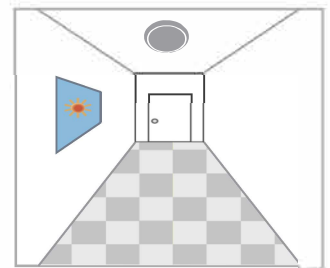

Light turns off when ambient lux level is higher than the preset lux amount.