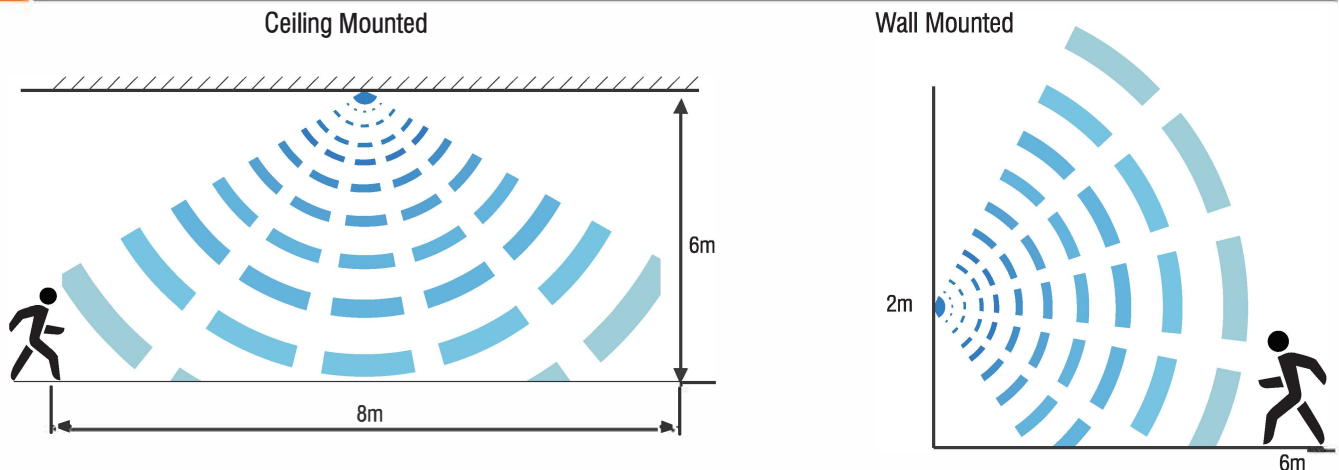

02 Detection coverage

03 Lux on/off

Adopting dual PD technology, this motion/photocell sensor is able to differentiate artificial light brightness from natural light after installed inside the fixture, and automatically turn off light when ambient brightness exceeds preset lux level.

Preconditions to use the Lux-off function:

1. Stand-by time is $+\infty$;
2. Stand-by dimming level is on 10%, 20%, 30% or 50%;
3. Daylight threshold is on 10Lux, 30Lux, 50Lux or 100Lux.