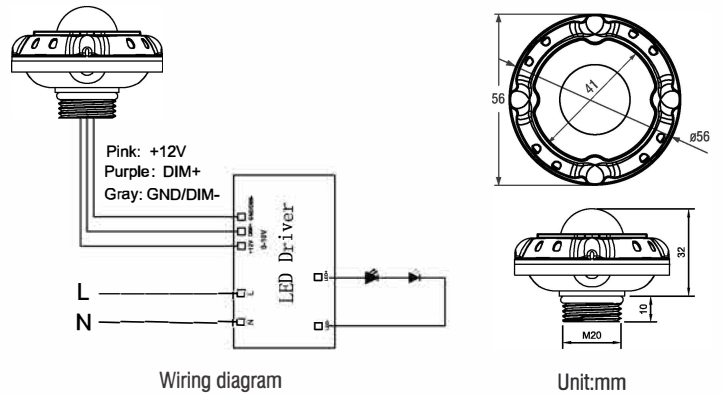

# PIR Motion Sensor for Select UFO High Bays

**PLT-13121**

See Page 3 for full list of compatible fixtures.

On/off control

Stand-by dimming level

Detection area

Remote control setting\*

Hold time

## 01 Technical data

Operating voltage	12±2V DC
Operating current	30mA
Output	DIM 0-10V
Stand-by power	<0.5W
Brightness	0%-100%/Quick setting: 70%/80%/90%/100%
Hold time**	10s/1min/10min/30min
Daylight threshold**	10Lux/30Lux/50Lux/100Lux/Disable
Stand-by time**	1min/30min/60min/+ ∞
Stand-by dimming level**	10%/20%/30%/50%
Detection angle Control**	30-120°
Line	Pink: +12V; Purple: DIM+; Gray: GND/DIM-
Mounting height	Max.6m(ceiling mounted)
Detection range	Max.ø8m(ceiling mounted) Max.6m(wall mounted)
Operating temperature	-30°C ~ +60°C
IP rating	IP65