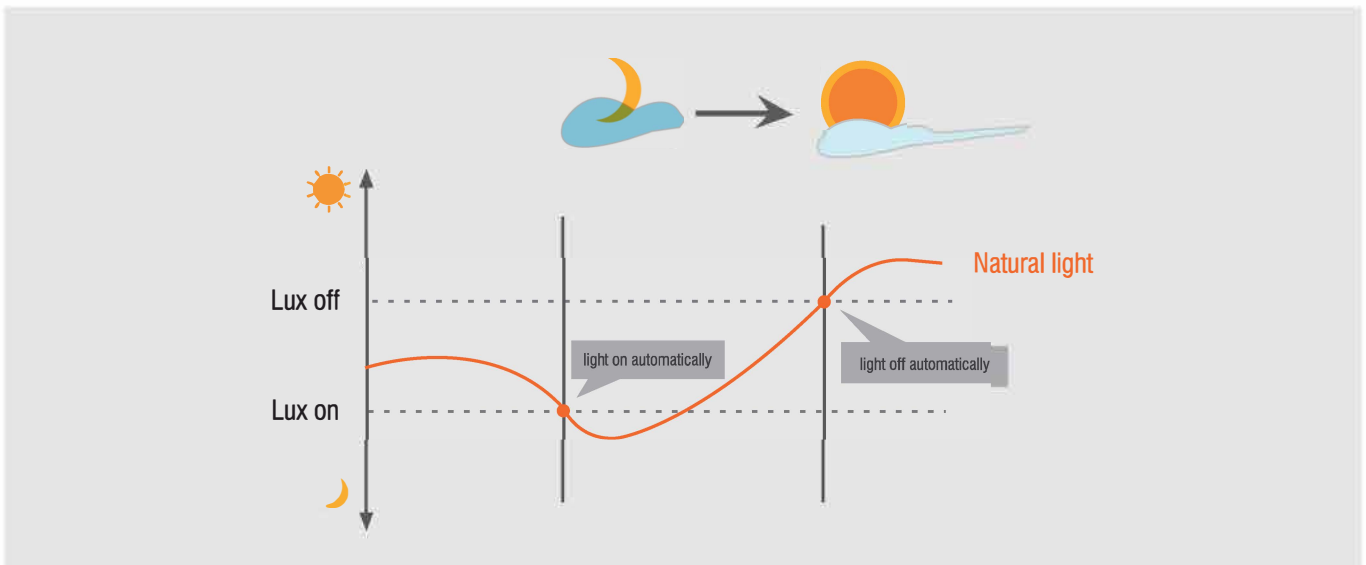

04 Application—Lux on/off